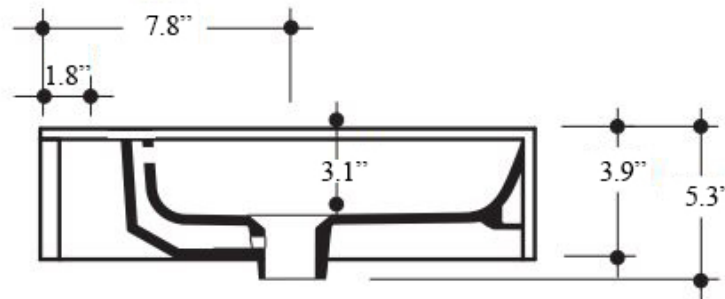

Collection Cento	Model Cento 3546	Dimensions Metric <i>1 inch = 2.54 cm</i> <i>1 inch = 25.4 mm</i>	 1051 Lea Drive - Collegeville, PA 19426 Tel. 215 513 9400 - Fax 610 831 0215 www.ws bathcollections.com - info@ws bathcollections.com
------------------------------	------------------------------	---	---

* WS Bath Collections reserves the right to revise dimensions or information on this sheet without notice

Collection
Cento

Model |
Cento 3546

Dimensions Metric
1 inch = 2.54 cm
1 inch = 25.4 mm

WS[®]
BATH
COLLECTIONS

Model |
Cento 3546

Dimensions Metric
1 inch = 2.54 cm
1 inch = 25.4 mm

WS[®]
BATH
COLLECTIONS

1051 Lea Drive - Collegeville, PA 19426
Tel. 215 513 9400 - Fax 610 831 0215
www.ws bathcollections.com - info@ws bathcollections.com