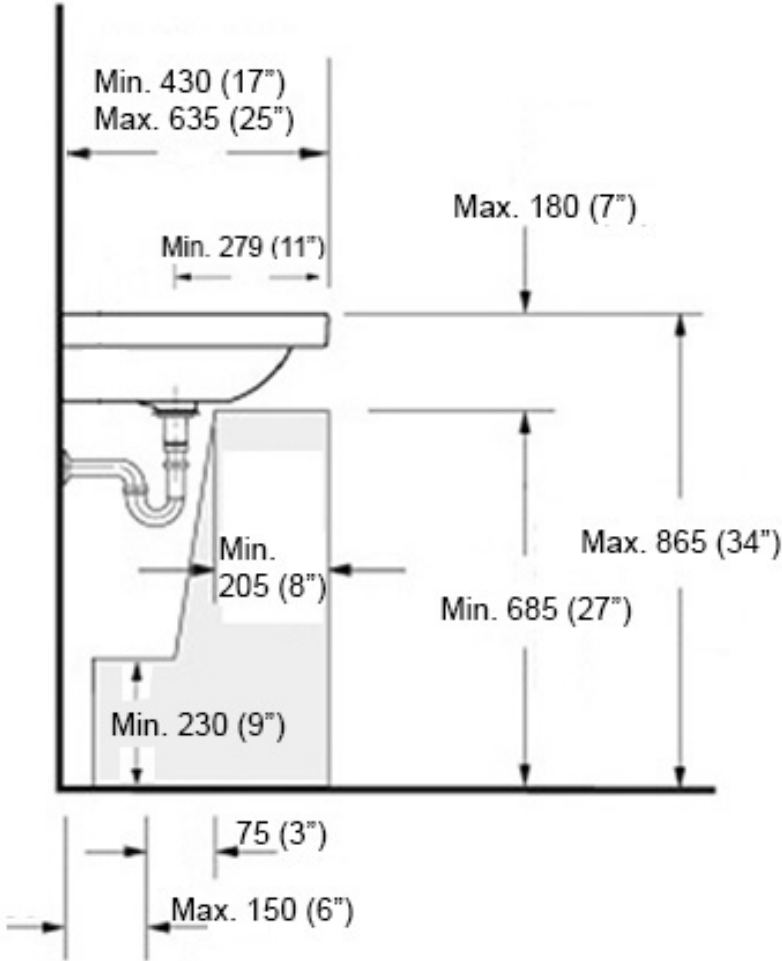

* WS Bath Collections reserves the right to revise dimensions or information on this sheet without notice

Collection
Cento

Model |
Cento 3546

Dimensions Metric
1 inch = 2.54 cm
1 inch = 25.4 mm

WS[®]
BATH
COLLECTIONS

Matte White
WSBC 53991.26

Matte Black
WSBC 53991.22

MOUNTING HARDWARE

Wall-mount installation

Vessel/ countertop installation

Bolts

Silicone (optional)

Collection
Cento

Model |
Cento 3546

Dimensions Metric
1 inch = 2.54 cm
1 inch = 25.4 mm

WS[®]
BATH
COLLECTIONS

1051 Lea Drive - Collegeville, PA 19426
Tel. 215 513 9400 - Fax 610 831 0215
www.ws bathcollections.com - info@ws bathcollections.com

Recommended ADA Installation

Note: ADA Compliant when installed in accordance with ADA guidelines

<p>Collection Cento</p>	<p>Model Cento 3546</p>	<p>Dimensions Metric 1 inch = 2.54 cm 1 inch = 25.4 mm</p>	 <p>1051 Lea Drive - Collegeville, PA 19426 Tel. 215 513 9400 - Fax 610 831 0215 www.ws bathcollections.com - info@ws bathcollections.com</p>
------------------------------------	--------------------------------------	--	---