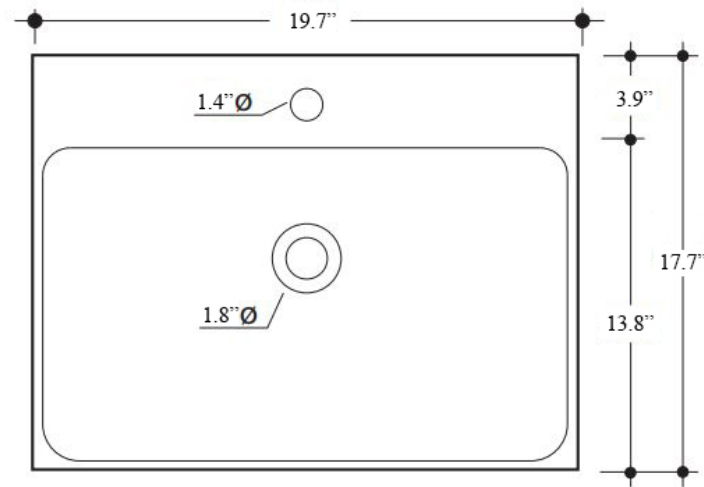

Collection Cento	Model Cento 3546	Dimensions Metric <i>1 inch = 2.54 cm</i> <i>1 inch = 25.4 mm</i>	 1051 Lea Drive - Collegeville, PA 19426 Tel. 215 513 9400 - Fax 610 831 0215 www.ws bathcollections.com - info@ws bathcollections.com
------------------------------	------------------------------	---	---

* WS Bath Collections reserves the right to revise dimensions or information on this sheet without notice

Collection
Cento

Model |
Cento 3546

Dimensions Metric
1 inch = 2.54 cm
1 inch = 25.4 mm

WS[®]
BATH
COLLECTIONS

Model |
Cento 3546

Dimensions Metric
1 inch = 2.54 cm
1 inch = 25.4 mm

WS[®]
BATH
COLLECTIONS

1051 Lea Drive - Collegeville, PA 19426
Tel. 215 513 9400 - Fax 610 831 0215
www.ws bathcollections.com - info@ws bathcollections.com