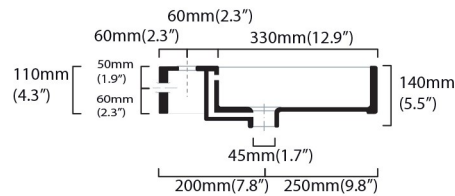

<p>Collection Unlimited</p>	<p>Model Unlimited 120</p>	<p>Dimensions Metric <i>1 inch = 2.54 cm</i> <i>1 inch = 25.4 mm</i></p>	 <p>1051 Lea Drive - Collegeville, PA 19426 Tel. 215 513 9400 - Fax 610 831 0215 www.ws bathcollections.com - info@ws bathcollectins.com</p>
--	---	--	---

collezione
collection

Unlimited

lavabo
wash basin

120cm

dimensi dimensions: L 1200 - P 450 - H 110

troppo pieno overflow: SI - YES

peso netto net weight: kg 25.5

- = smaltato perimetralmente
all glazed sides
- = non smaltato dietro
unglazed behind

richiedi dima dwg
template request dwg

A

- U= sottopiano
undercounter
- I= incasso
inset
- A = appoggio
freestanding
- W= sospeso
wall hung

Collection
Wprko kgf

Model |
Wprko kgf "342

Dimensions Metric
1 inch = 2.54 cm
1 inch = 25.4 mm

Wall-mount installation

Vessel/ countertop installation

Bolts

Silicone (*optional*)

Collection
Wprko kgf

Model |
Wprko kgf "342 "

Dimensions Metric
1 inch = 2.54 cm
1 inch = 25.4 mm

WS[®]