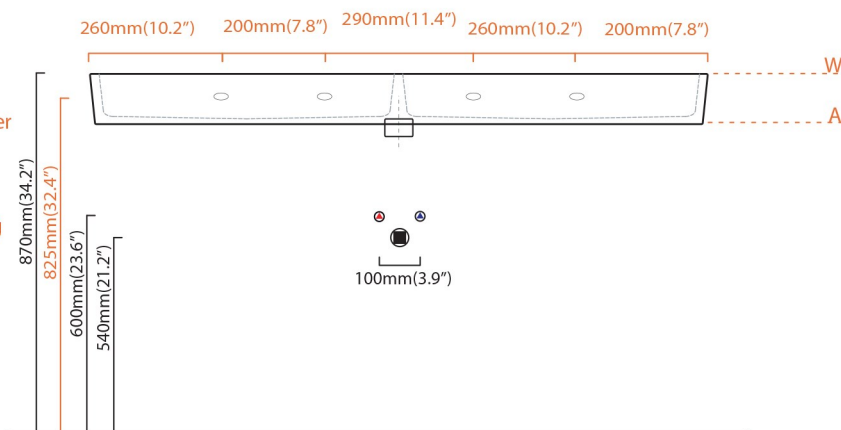

<p>Collection Unlimited</p>	<p>Model Unlimited 120</p>	<p>Dimensions Metric <i>1 inch = 2.54 cm</i> <i>1 inch = 25.4 mm</i></p>	 <p>1051 Lea Drive - Collegeville, PA 19426 Tel. 215 513 9400 - Fax 610 831 0215 www.ws bathcollections.com - info@ws bathcollectins.com</p>
--	---	--	---

collezione
collection

Unlimited

lavabo
wash basin

120cm

dimensi dimensions: L 1200 - P 450 - H 110

troppo pieno overflow: SI - YES

peso netto net weight: kg 25.5

- = smaltato perimetralmente
all glazed sides
- = non smaltato dietro
unglazed behind

richiedi dima dwg
template request dwg

A

- U= sottopiano
undercounter
- I= incasso
inset
- A = appoggio
freestanding
- W= sospeso
wall hung

Collection
Wprko kgf

Model |
Wprko kgf "342

Dimensions Metric
1 inch = 2.54 cm
1 inch = 25.4 mm

Wall-mount installation

Vessel/ countertop installation

Bolts

Silicone (*optional*)

Collection
Wprko kgf

Model |
Wprko kgf "342 "

Dimensions Metric
1 inch = 2.54 cm
1 inch = 25.4 mm

WS[®]