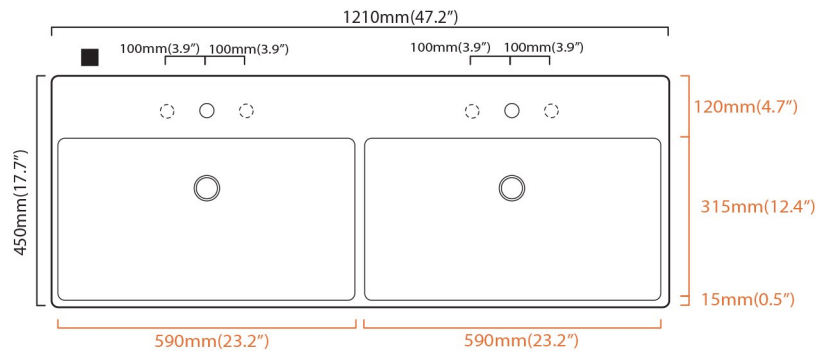

<p>Collection Unlimited</p>	<p>Model Unlimited 120</p>	<p>Dimensions Metric <i>1 inch = 2.54 cm</i> <i>1 inch = 25.4 mm</i></p>	 <p>1051 Lea Drive - Collegeville, PA 19426 Tel. 215 513 9400 - Fax 610 831 0215 www.ws bathcollections.com - info@ws bathcollectins.com</p>
--	---	--	---

collezione
collection

Unlimited

lavabo
wash basin

120cm

dimensi dimensions: L 1200 - P 450 - H 110

troppo pieno overflow: SI - YES

peso netto net weight: kg 25.5

- = smaltato perimetralmente
all glazed sides
- = non smaltato dietro
unglazed behind

richiedi dima dwg
template request dwg

A

- U= sottopiano
undercounter
- I= incasso
inset
- A = appoggio
freestanding
- W= sospeso
wall hung

Collection
Wprko kgf

Model |
Wprko kgf "342

Dimensions Metric
1 inch = 2.54 cm
1 inch = 25.4 mm

Wall-mount installation

Vessel/ countertop installation

Bolts

Silicone (*optional*)

Collection
Wprko kgf

Model |
Wprko kgf "342 "

Dimensions Metric
1 inch = 2.54 cm
1 inch = 25.4 mm

WS[®]