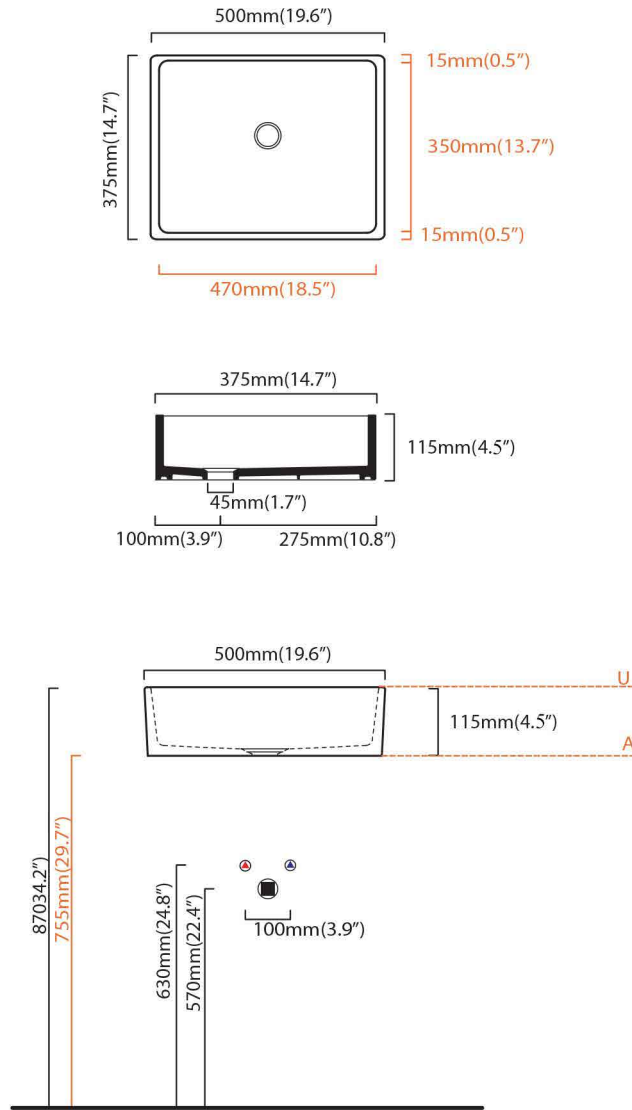

Features

- Ceramic
- Without overflow
- Countertop (vessel) installation
- Without faucet hole
- ADA Compliant

Unlimited 50A

SKU# | Option:

- Unlimited 50A | White
- Available in gloss black (special order). Please call.

<p>Collection Unlimited</p>	<p>Model Unlimited 50A</p>	<p>Dimensions Metric <i>1 inch = 2.54 cm</i> <i>1 inch = 25.4 mm</i></p>	 <p>1051 Lea Drive - Collegeville, PA 19426 Tel. 215 513 9400 - Fax 610 831 0215 www.ws bathcollections.com - info@ws bathcollectins.com</p>
--	---	--	---

Collection
Unlimited

Model |
Unlimited 50A

Dimensions Metric
1 inch = 2.54 cm
1 inch = 25.4 mm

WS BATH
COLLECTIONS

1051 Lea Drive - Collegeville, PA 19426
Tel. 215 513 9400 - Fax 610 831 0215
www.ws bathcollections.com - info@ws bathcollections.com

MOUNTING HARDWARE

Wall-mount installation

Vessel/ countertop installation

Bolts

Silicone (*optional*)

Collection
Unlimited

Model |
Unlimited 50A

Dimensions Metric
1 inch = 2.54 cm
1 inch = 25.4 mm