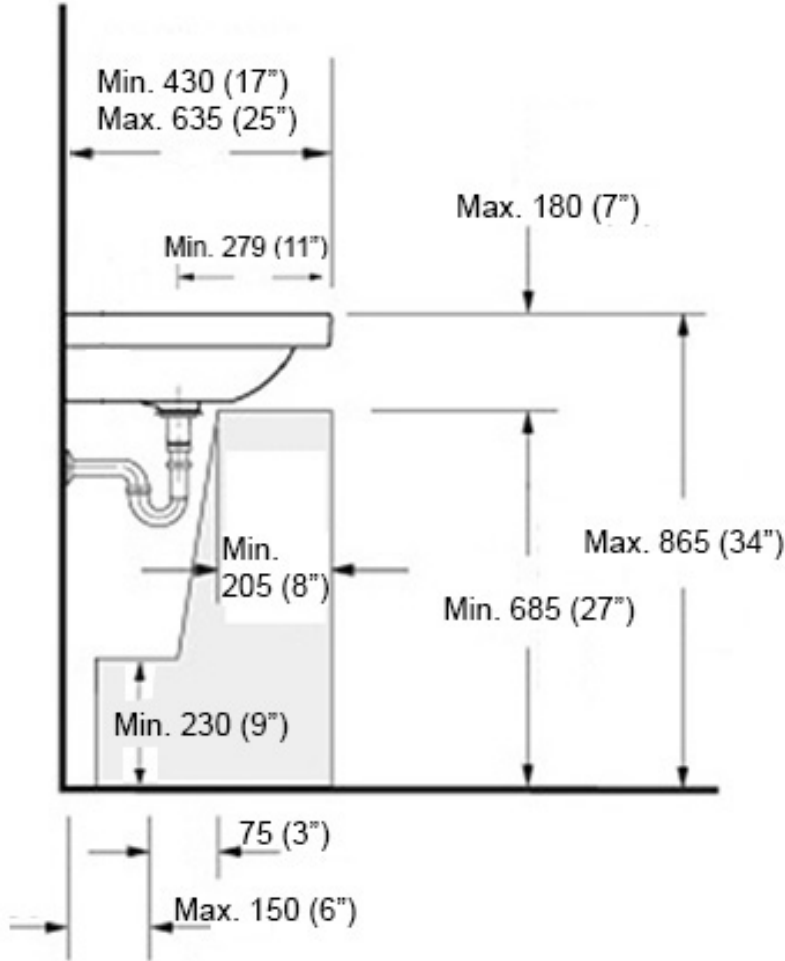

Recommended ADA Installation

Note: ADA Compliant when installed in accordance with ADA guidelines

Collection Unlimited	Model | Unlimited 70	Dimensions Metric 1 inch = 2.54 cm 1 inch = 25.4 mm	1051 Lea Drive - Collegeville, PA 19426 Tel. 215 513 9400 - Fax 610 831 0215 www.ws bathcollections.com - info@ws bathcollectins.com