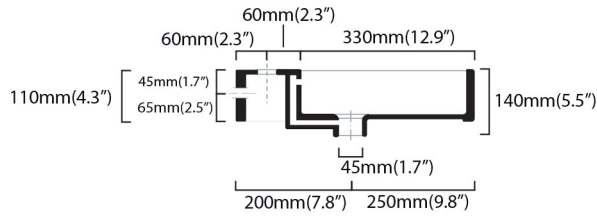

- = smaltato perimetralmente
  all glazed sides
- = non smaltato dietro
  unglazed behind