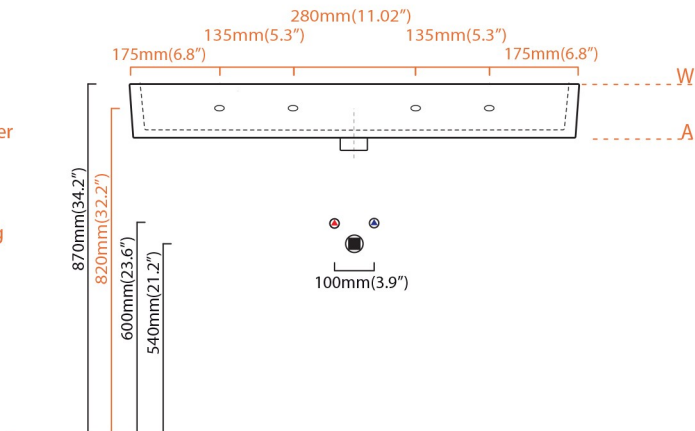

Features

- Ceramic
- With overflow
- Countertop or wall-mount installation
- ADA Compliant

Unlimited 90

SKU# | Option:

- Unlimited 90.00 | No faucet hole
- Unlimited 90.01 | One faucet hole
- Unlimited 90.03 | Three faucet holes 4" spread
| Three faucet holes 8" spread
- Available in gloss black (special order). Please call.
- Option for additional hole for soap dispenser.

<p>Collection Unlimited</p>	<p>Model Unlimited 90</p>	<p>Dimensions Metric <i>1 inch = 2.54 cm</i> <i>1 inch = 25.4 mm</i></p>	 <p>1051 Lea Drive - Collegeville, PA 19426 Tel. 215 513 9400 - Fax 610 831 0215 www.ws bathcollections.com - info@ws bathcollectins.com</p>
--	--	--	---

Collection
Wprko kgf

Model |
Wprko kgf ", 2

Dimensions Metric
1 inch = 2.54 cm
1 inch = 25.4 mm

WS BATH
COLLECTIONS

1051 Lea Drive - Collegeville, PA 19426
Tel. 215 513 9400 - Fax 610 831 0215
www.ws bathcollections.com - info@ws bathcollections.com

MOUNTING HARDWARE

Wall-mount installation

Vessel/ countertop installation

Bolts

Silicone (*optional*)

Collection
Wprko kgf

Model |
Wprko kgf ", 2

Dimensions Metric
1 inch = 2.54 cm
1 inch = 25.4 mm