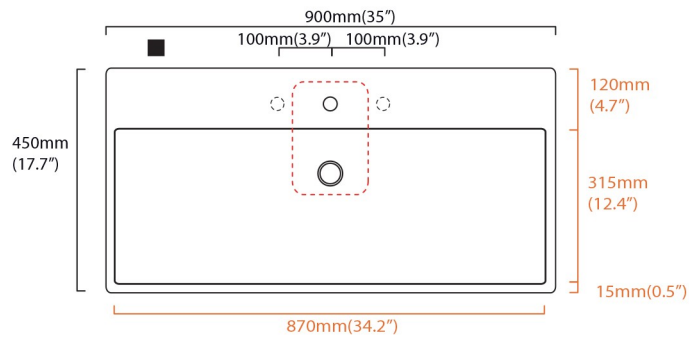

- = smaltato perimetralmente
  all glazed sides
- = non smaltato dietro
  unglazed behind

richiedi dima dwg
template request dwg