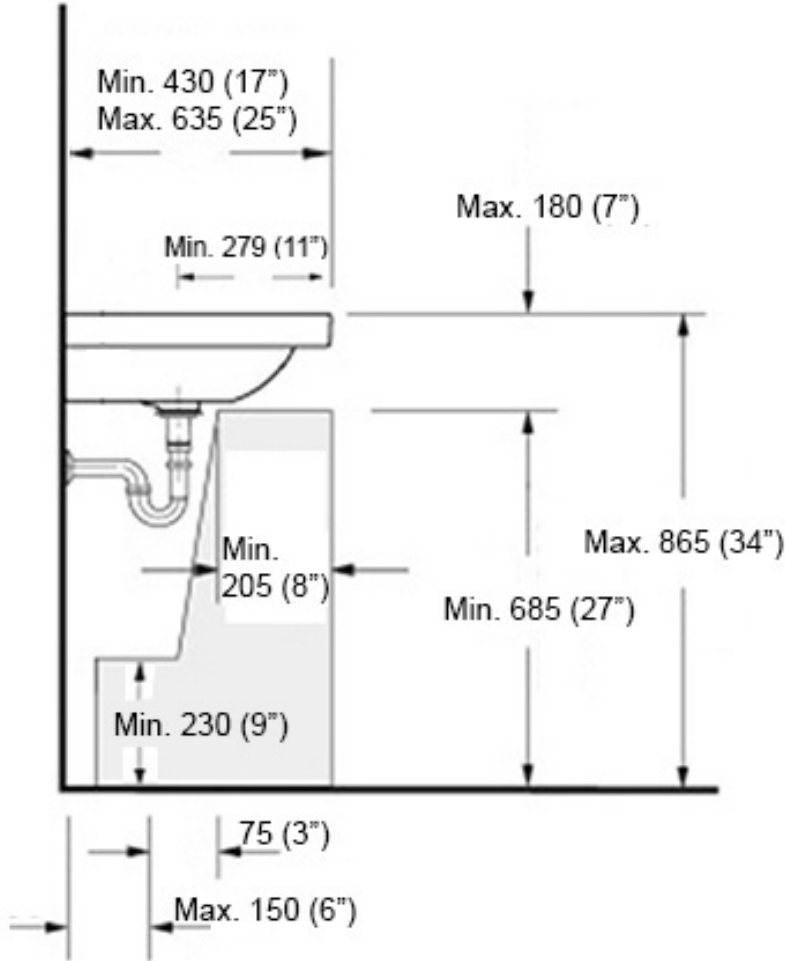

Recommended ADA Installation

Note: ADA Compliant when installed in accordance with ADA guidelines

Collection Unlimited	Model | Unlimited 90	Dimensions Metric 1 inch = 2.54 cm 1 inch = 25.4 mm	WS® BATH COLLECTIONS 1051 Lea Drive - Collegeville, PA 19426 Tel. 215 513 9400 - Fax 610 831 0215 www.wsbatchcollections.com - info@wsbatchcollectins.com