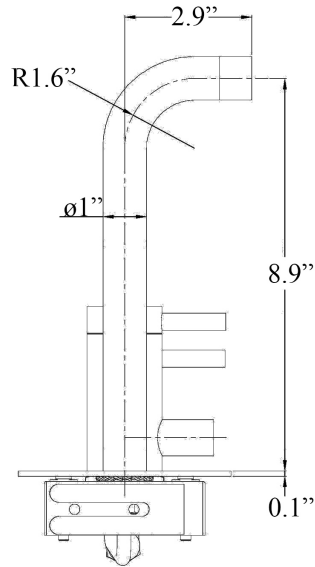

Product Specs Sheets

Collection
Steel

Model |
Steel 001AC

Dimensions Metric
1 inch = 2.54 cm
1 inch = 25.4 mm

WS[®]
BATH
COLLECTIONS

1051 Lea Drive - Collegeville, PA 19426
Tel. 215 513 9400 - Fax 610 831 0215
www.ws bathcollections.com - info@ws bathcollections.com