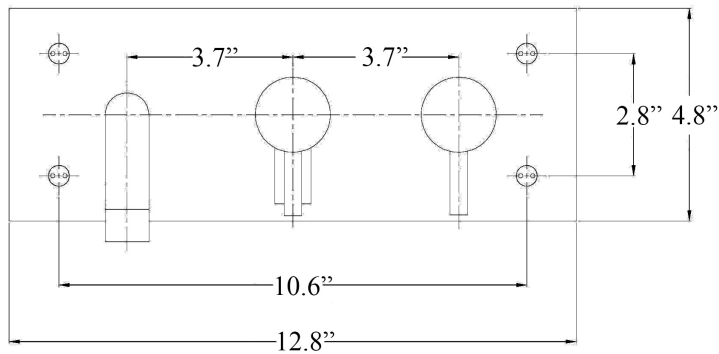

Product Specs Sheets

Collection
Steel

Model |
Steel 001AC

Dimensions Metric
1 inch = 2.54 cm
1 inch = 25.4 mm

WS[®]
BATH
COLLECTIONS

1051 Lea Drive - Collegeville, PA 19426
Tel. 215 513 9400 - Fax 610 831 0215
www.ws bathcollections.com - info@ws bathcollections.com