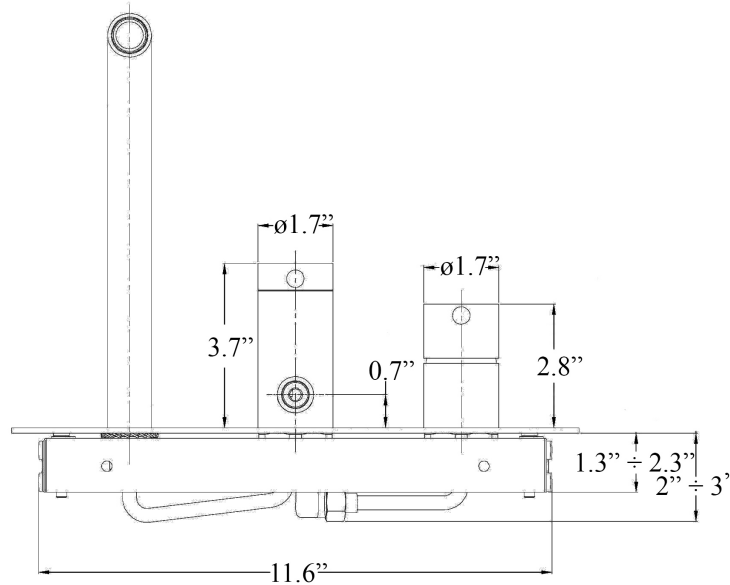

Product Specs Sheets

Collection
Steel

Model |
Steel 001AC

Dimensions Metric
1 inch = 2.54 cm
1 inch = 25.4 mm

WS[®]
BATH
COLLECTIONS

1051 Lea Drive - Collegeville, PA 19426
Tel. 215 513 9400 - Fax 610 831 0215
www.ws bathcollections.com - info@ws bathcollections.com