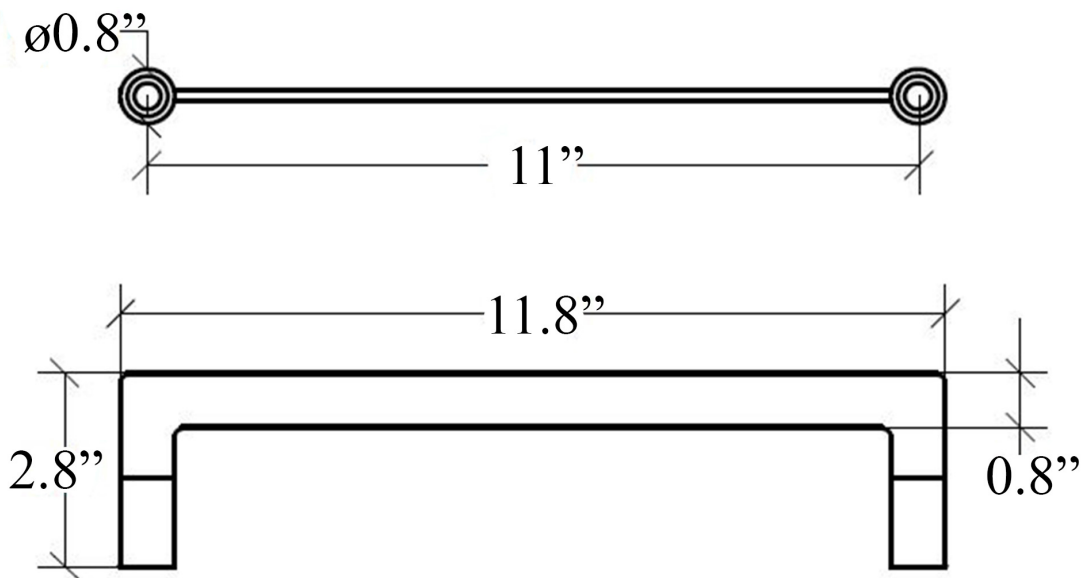

Strika 52957

Features

- Towel Rail
- Polished Stainless Steel Finish
- Solid Stainless Steel
- Premium Metal Construction for Durability and Reliability
- Wall Mount Installation
- Installation Hardware Included
- Designer Collection
- Italian Design

Model |
Strika 52957

Dimensions Metric

1 inch = 2.54 cm

1 inch = 25.4 mm

1051 Lea Drive - Collegeville, PA 19426
Tel. 215 513 9400 - Fax 610 831 0215

www.ws bathcollections.com - info@ws bathcollections.com

Collection
Stika

Model |
Stika 52957

Dimensions Metric
1 inch = 2.54 cm
1 inch = 25.4 mm

WS[®]
BATH
COLLECTIONS

1051 Lea Drive - Collegeville, PA 19426
Tel. 215 513 9400 - Fax 610 831 0215
www.ws bathcollections.com - info@ws bathcollections.com