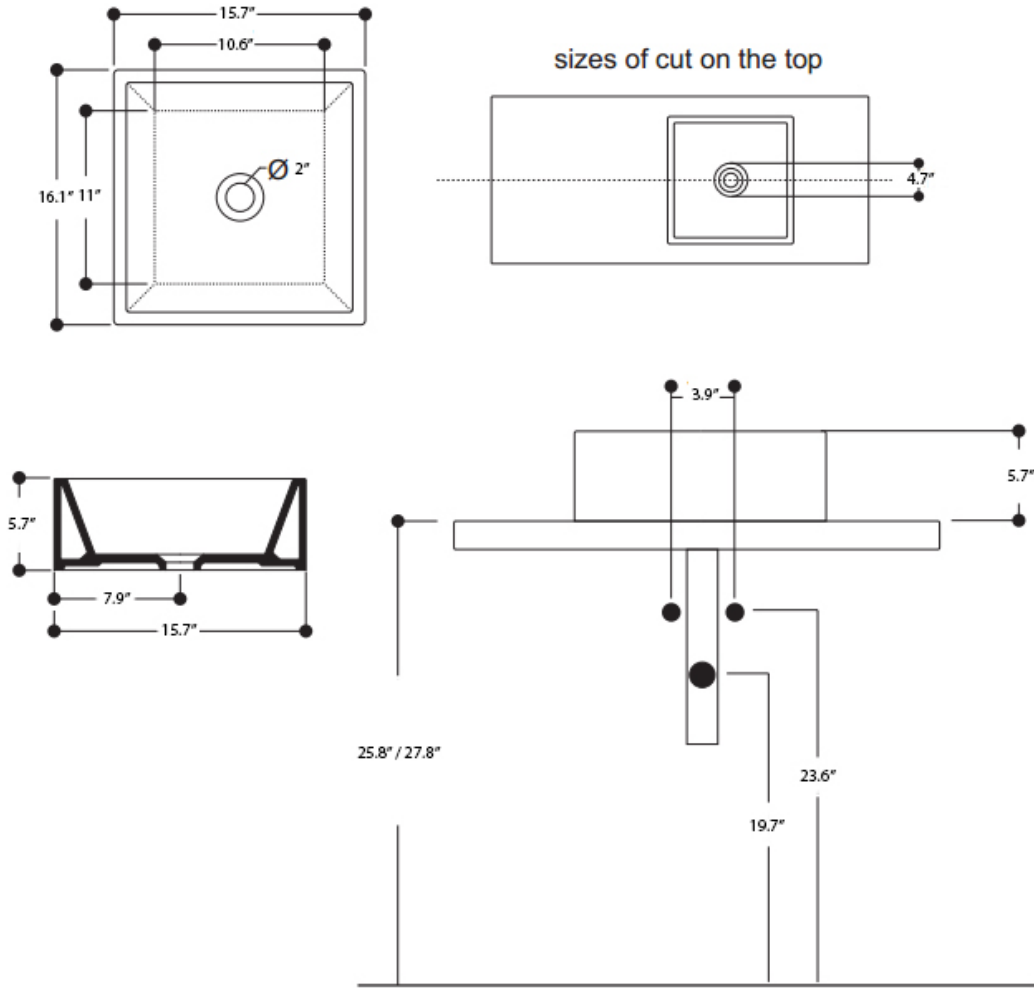

Tank 40 - WS01901F

Features

- Bathroom Sink
- Made of Ceramic
- Glossy White
- Without Overflow
- Countertop (Vessel) Installation
- Designed by Lino Codato
- Made in Italy

Related Items:

- WSBC 00076 | Push Waste Drain
- WSBC 53922 | Decorative Trap

Finishes:

 Glossy White

SKU# | Options:

- Tank 40 | Glossy White

* WS Bath Collections reserves the right to revise dimensions or information on this sheet without notice

Collection Whitestone	Model Tank 40 - WS01901F	Dimensions Metric <i>1 inch = 2.54 cm</i> <i>1 inch = 25.4 mm</i>	 1051 Lea Drive - Collegeville, PA 19426 Tel. 215 513 9400 - Fax 610 831 0215 www.ws bathcollections.com - info@ws bathcollections.com
-----------------------------------	--------------------------------------	---	---

Collection |
Whitestone

Model |
Tank 40 - WS01901F

Dimensions Metric
 1 inch = 2.54 cm
 1 inch = 25.4 mm

1051 Lea Drive - Collegeville, PA 19426
 Tel. 215 513 9400 - Fax 610 831 0215
www.ws bathcollections.com - info@ws bathcollections.com

Bolts

Silicone (optional)

Collection
Whitestone

Model |
Tank 40 - WS01901F

Dimensions Metric
1 inch = 2.54 cm
1 inch = 25.4 mm

WS[®]

BATH
COLLECTIONS

1051 Lea Drive - Collegeville, PA 19426
Tel. 215 513 9400 - Fax 610 831 0215