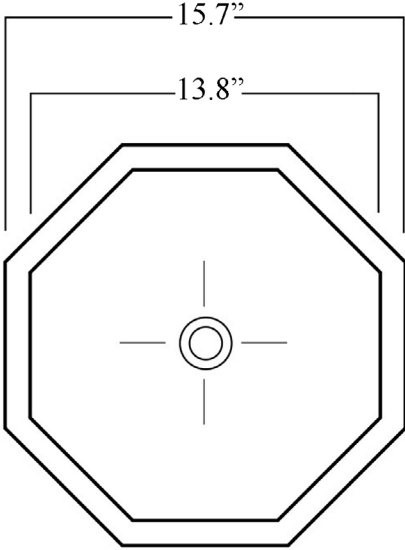

Dimensions Metric

*1 inch = 2.54 cm*

*1 inch = 25.4 mm*

**WS**<sup>®</sup>  
**BATH**  
**COLLECTIONS**

1051 Lea Drive - Collegeville, PA 19426  
Tel. 215 513 9400 - Fax 610 831 0215

[www.ws bathcollections.com](http://www.ws bathcollections.com) - [info@ws bathcollectins.com](mailto:info@ws bathcollectins.com)

**Collection |**  
Metal

**Model |**  
WSBC 1191

Dimensions Metric  
*1 inch = 2.54 cm*  
*1 inch = 25.4 mm*

1051 Lea Drive - Collegeville, PA 19426  
Tel. 215 513 9400 - Fax 610 831 0215  
[www.ws bathcollections.com](http://www.ws bathcollections.com) - [info@ws bathcollectins.com](mailto:info@ws bathcollectins.com)