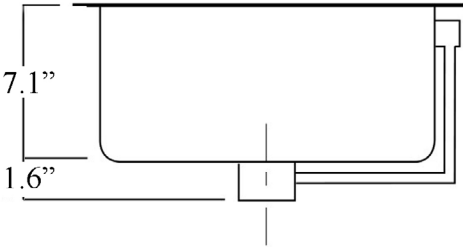

Dimensions Metric

*1 inch = 2.54 cm*

*1 inch = 25.4 mm*

**WS**<sup>®</sup>  
**BATH**  
**COLLECTIONS**

1051 Lea Drive - Collegeville, PA 19426  
Tel. 215 513 9400 - Fax 610 831 0215

[www.ws bathcollections.com](http://www.ws bathcollections.com) - [info@ws bathcollectins.com](mailto:info@ws bathcollectins.com)

**Collection |**  
Metal

**Model |**  
WSBC 1191

Dimensions Metric  
*1 inch = 2.54 cm*  
*1 inch = 25.4 mm*

1051 Lea Drive - Collegeville, PA 19426  
Tel. 215 513 9400 - Fax 610 831 0215  
[www.ws bathcollections.com](http://www.ws bathcollections.com) - [info@ws bathcollectins.com](mailto:info@ws bathcollectins.com)