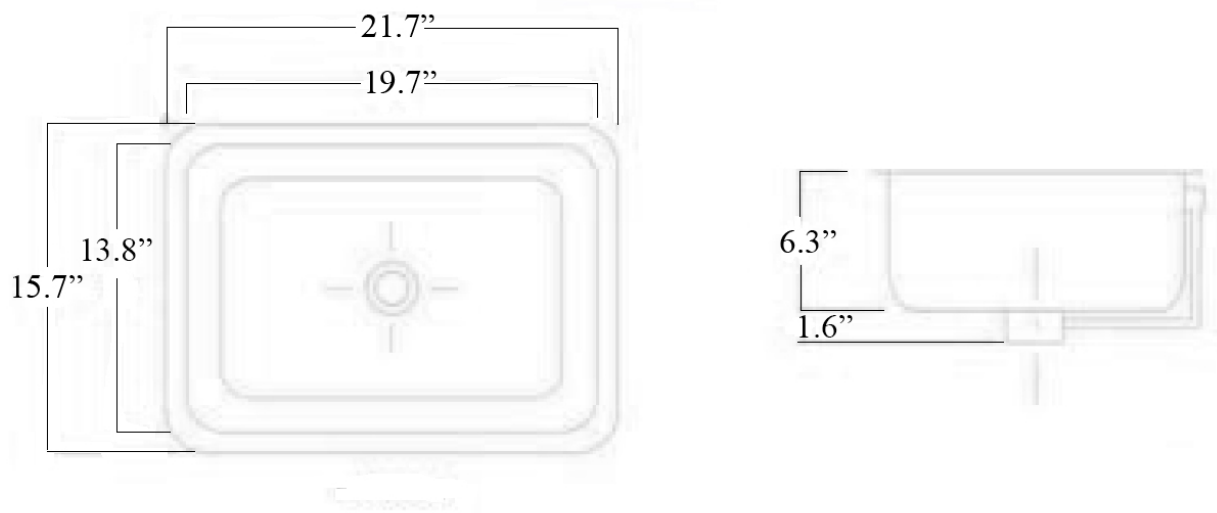

Polished Nickel

Polished Gold

* WS Bath Collections reserves the right to revise dimensions or information on this sheet without notice

Collections |
Metal

Model |
WSBC 5035

Dimensions Metric

1 inch = 2.54 cm

1 inch = 25.4 mm

WS[®]
BATH
COLLECTIONS

1051 Lea Drive - Collegeville, PA 19426
Tel. 215 513 9400 - Fax 610 831 0215

www.ws bathcollections.com - info@ws bathcollections.com

Collection
Metal

Model |
WSBC 5035

Dimensions Metric

1 inch = 2.54 cm
1 inch = 25.4 mm

WS[®]
BATH
COLLECTIONS

1051 Lea Drive - Collegeville, PA 19426
Tel. 215 513 9400 - Fax 610 831 0215
www.ws bathcollections.com - info@ws bathcollections.com

Silicone (optional)

Collection
Metal

Model |
WSBC 7257

Dimensions Metric
1 inch = 2.54 cm
1 inch = 25.4 mm

WS®
BATH
COLLECTIONS

1051 Lea Drive - Collegeville, PA 19426
Tel. 215 513 9400 - Fax 610 831 0215

www.ws bathcollections.com - info@ws bathcollections.com