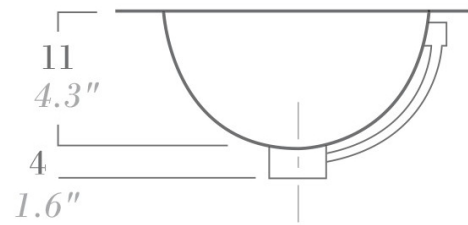

Polished Nickel

Polished Gold

* WS Bath Collections reserves the right to revise dimensions or information on this sheet without notice

Collections |
Metal

Model |
WSBC 7030

Dimensions Metric

1 inch = 2.54 cm

1 inch = 25.4 mm

WS[®]
BATH
COLLECTIONS

1051 Lea Drive - Collegeville, PA 19426
Tel. 215 513 9400 - Fax 610 831 0215

www.ws bathcollections.com - info@ws bathcollections.com

Collection
Metal

Model |
WSBC'7030

Dimensions Metric

1 inch = 2.54 cm
1 inch = 25.4 mm

WS®
BATH
COLLECTIONS

1051 Lea Drive - Collegeville, PA 19426
Tel. 215 513 9400 - Fax 610 831 0215
www.ws bathcollections.com - info@ws bathcollections.com

Silicone (optional)

Collection
Metal

Model |
WSBC 7030

Dimensions Metric
1 inch = 2.54 cm
1 inch = 25.4 mm

WS®
BATH
COLLECTIONS

1051 Lea Drive - Collegeville, PA 19426
Tel. 215 513 9400 - Fax 610 831 0215
www.ws bathcollections.com - info@ws bathcollections.com