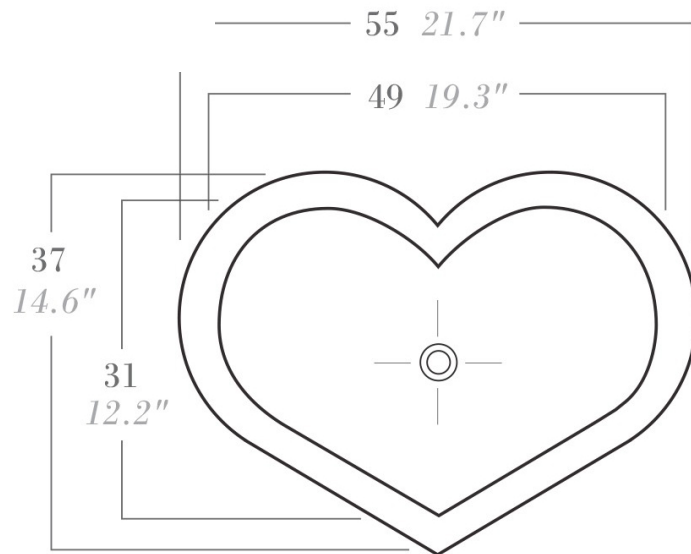

Collection
Metal

Model |
WSBC'7030

Dimensions Metric

1 inch = 2.54 cm
1 inch = 25.4 mm

WS®
BATH
COLLECTIONS

1051 Lea Drive - Collegeville, PA 19426
Tel. 215 513 9400 - Fax 610 831 0215
www.ws bathcollections.com - info@ws bathcollections.com