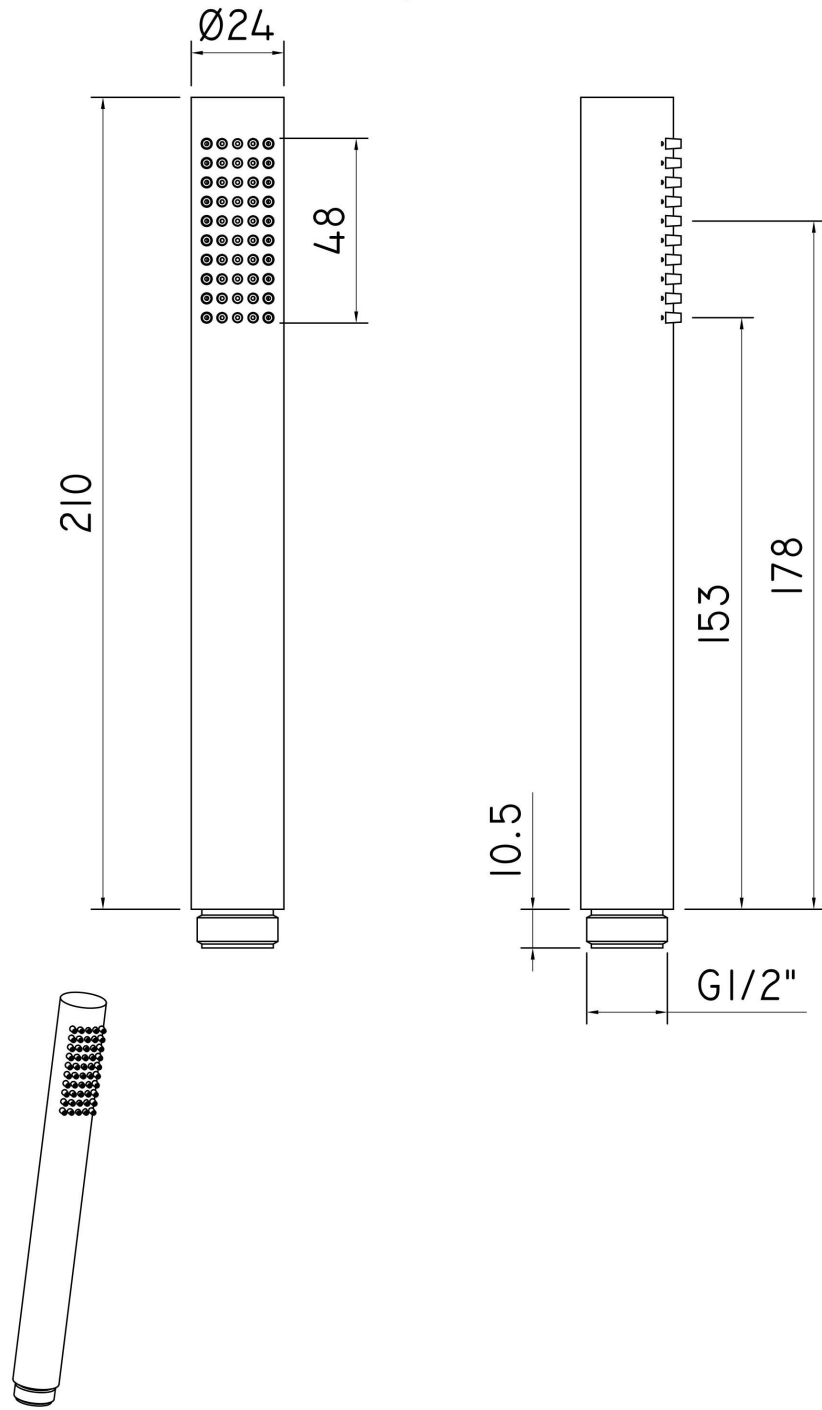

Product Specs Sheets

All connections/ hoses to US standards

Collection
Shower

Model |
ZDOC 067

Dimensions Metric

1 inch = 2.54 cm
1 inch = 25.4 mm

WS[®]
BATH
COLLECTIONS

1051 Lea Drive - Collegeville, PA 19426
Tel. 215 513 9400 - Fax 610 831 0215
www.ws bathcollections.com - info@ws bathcollections.com