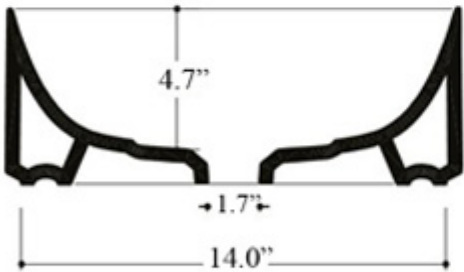

Acquerello

Sink Options:

- Acquerello 43.38 | 16.9" L x 15.0" W x 5.9" H
- Acquerello 60.38 | 23.6" L x 15.0" W x 5.9" H

Finish Options:

 WG Glossy White	 SR Sulfur	 BO Basento
 WM Matte White	 LN Lagoon	 VD Veiled
 BG Glossy Black	 CD Cloud	 OC Ocean
 BM Matte Black	 SM Storm	

Full Product Code Example:

Acquerello 43.38 WG - WG
 [Basin Size] [Sink Color Code] - [Plate Color Code]

Collection Acquerello	Model Acquerello 43.38 Acquerello 60.38	Dimensions Metric <i>1 inch = 2.54 cm</i> <i>1 inch = 25.4 mm</i>	 1051 Lea Drive - Collegeville, PA 19426 Tel. 215 513 9400 - Fax 610 831 0215 www.ws bathcollections.com - info@ws bathcollections.com
---------------------------------	--	--	---

Collection
Acquerello

Model |
Acquerello 43.38

Dimensions Metric
1 inch = 2.54 cm
1 inch = 25.4 mm

WS®
BATH
COLLECTIONS

1051 Lea Drive - Collegeville, PA 19426
Tel. 215 513 9400 - Fax 610 831 0215
www.ws bathcollections.com - info@ws bathcollections.com

Collection
Acquerello

Model |
Acquerello 60.38

Dimensions Metric
1 inch = 2.54 cm
1 inch = 25.4 mm

WS[®] BATH
COLLECTIONS

1051 Lea Drive - Collegeville, PA 19426
Tel. 215 513 9400 - Fax 610 831 0215
www.ws bathcollections.com - info@ws bathcollections.com