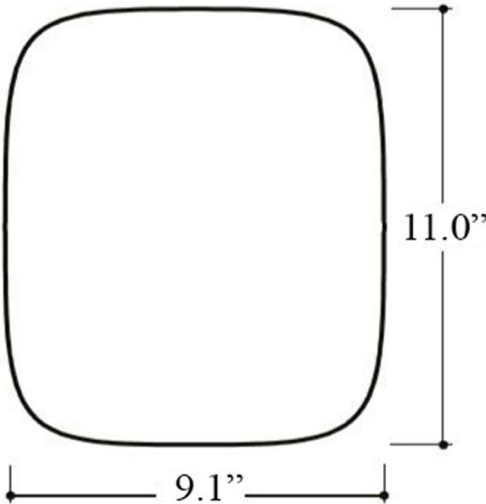

Full Product Code Example:

Acquerello 43.38 WG - WG
 [Basin Size] [Sink Color Code] - [Plate Color Code]

Collection Acquerello	Model Acquerello 43.38 Acquerello 60.38	Dimensions Metric <i>1 inch = 2.54 cm</i> <i>1 inch = 25.4 mm</i>	 1051 Lea Drive - Collegeville, PA 19426 Tel. 215 513 9400 - Fax 610 831 0215 www.ws bathcollections.com - info@ws bathcollections.com
---------------------------------	--	--	---

Collection
Acquerello

Model |
Acquerello 43.38

Dimensions Metric
1 inch = 2.54 cm
1 inch = 25.4 mm

WS®
BATH
COLLECTIONS

1051 Lea Drive - Collegeville, PA 19426
Tel. 215 513 9400 - Fax 610 831 0215
www.ws bathcollections.com - info@ws bathcollections.com

Collection
Acquerello

Model |
Acquerello 60.38

Dimensions Metric
1 inch = 2.54 cm
1 inch = 25.4 mm

WS[®] BATH
COLLECTIONS

1051 Lea Drive - Collegeville, PA 19426
Tel. 215 513 9400 - Fax 610 831 0215
www.ws bathcollections.com - info@ws bathcollections.com

Drain Cover

Collection
Acquerello

Model |
Acquerello Drain Cover

Dimensions Metric
1 inch = 2.54 cm
1 inch = 25.4 mm

1051 Lea Drive - Collegeville, PA 19426
Tel. 215 513 9400 - Fax 610 831 0215
www.ws bathcollections.com - info@ws bathcollections.com