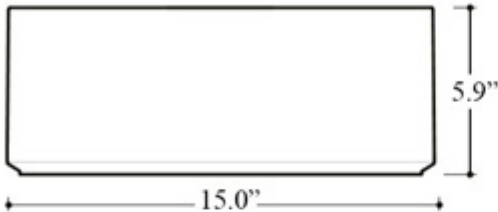

Acquerello

Sink Options:

- Acquerello 43.38 | 16.9" L x 15.0" W x 5.9" H
- Acquerello 60.38 | 23.6" L x 15.0" W x 5.9" H

Finish Options:

 WG Glossy White	 SR Sulfur	 BO Basento
 WM Matte White	 LN Lagoon	 VD Veiled
 BG Glossy Black	 CD Cloud	 OC Ocean
 BM Matte Black	 SM Storm	

Full Product Code Example:

Acquerello 43.38 WG - WG
 [Basin Size] [Sink Color Code] - [Plate Color Code]

Collection Acquerello	Model Acquerello 43.38 Acquerello 60.38	Dimensions Metric <i>1 inch = 2.54 cm</i> <i>1 inch = 25.4 mm</i>	 1051 Lea Drive - Collegeville, PA 19426 Tel. 215 513 9400 - Fax 610 831 0215 www.ws bathcollections.com - info@ws bathcollections.com
---------------------------------	--	--	---

Collection
Acquerello

Model |
Acquerello 43.38

Dimensions Metric
1 inch = 2.54 cm
1 inch = 25.4 mm

WS®
BATH
COLLECTIONS

1051 Lea Drive - Collegeville, PA 19426
Tel. 215 513 9400 - Fax 610 831 0215
www.ws bathcollections.com - info@ws bathcollections.com

Collection
Acquerello

Model |
Acquerello 60.38

Dimensions Metric
1 inch = 2.54 cm
1 inch = 25.4 mm

WS[®] BATH
COLLECTIONS

1051 Lea Drive - Collegeville, PA 19426
Tel. 215 513 9400 - Fax 610 831 0215
www.ws bathcollections.com - info@ws bathcollections.com