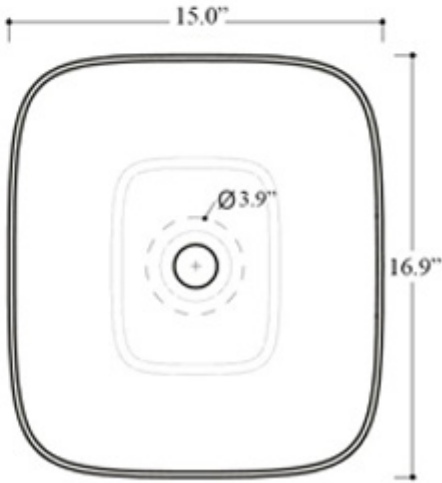

Acquerello

Sink Options:

- Acquerello 43.38 | 16.9" L x 15.0" W x 5.9" H
- Acquerello 60.38 | 23.6" L x 15.0" W x 5.9" H

Finish Options:

 WG Glossy White	 SR Sulfur	 BO Basento
 WM Matte White	 LN Lagoon	 VD Veiled
 BG Glossy Black	 CD Cloud	 OC Ocean
 BM Matte Black	 SM Storm	

Full Product Code Example:

Acquerello 43.38 WG - WG
 [Basin Size] [Sink Color Code] - [Plate Color Code]

Collection Acquerello	Model Acquerello 43.38 Acquerello 60.38	Dimensions Metric <i>1 inch = 2.54 cm</i> <i>1 inch = 25.4 mm</i>	 1051 Lea Drive - Collegeville, PA 19426 Tel. 215 513 9400 - Fax 610 831 0215 www.ws bathcollections.com - info@ws bathcollections.com
---------------------------------	--	--	---

Collection
Acquerello

Model |
Acquerello 43.38

Dimensions Metric
1 inch = 2.54 cm
1 inch = 25.4 mm

WS®
BATH
COLLECTIONS

1051 Lea Drive - Collegeville, PA 19426
Tel. 215 513 9400 - Fax 610 831 0215
www.ws bathcollections.com - info@ws bathcollections.com

Collection
Acquerello

Model |
Acquerello 60.38

Dimensions Metric
1 inch = 2.54 cm
1 inch = 25.4 mm

WS[®] BATH
COLLECTIONS

1051 Lea Drive - Collegeville, PA 19426
Tel. 215 513 9400 - Fax 610 831 0215
www.ws bathcollections.com - info@ws bathcollections.com