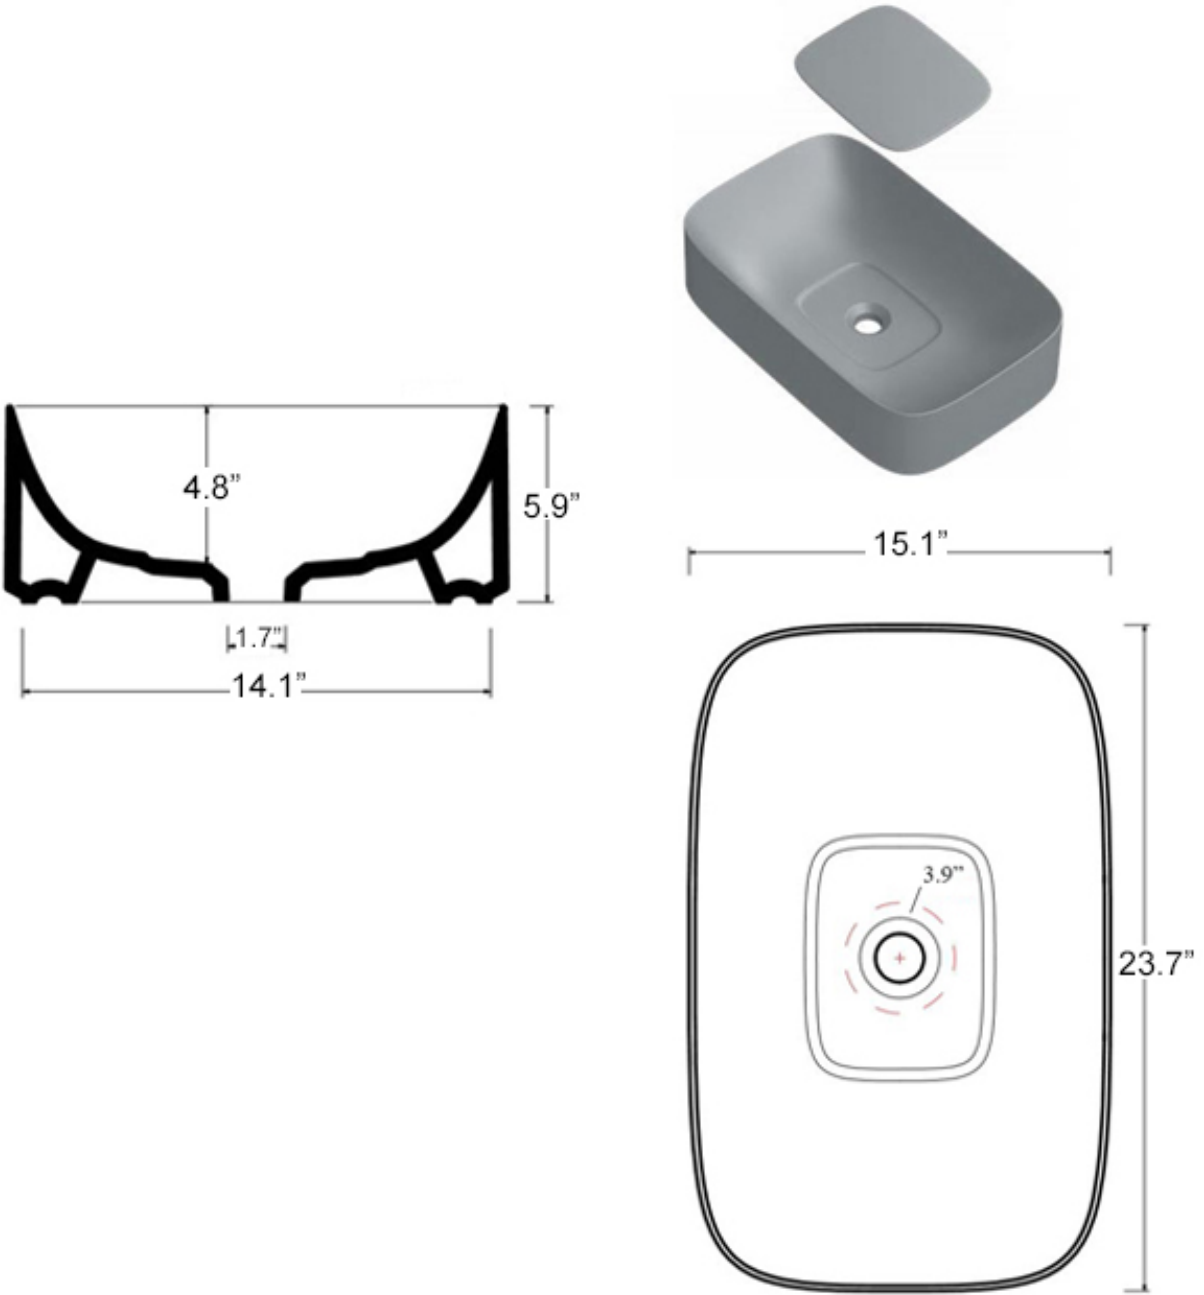

## Sink Options:

- Acquerello 43.38 | 16.9" L x 15.0" W x 5.9" H
- Acquerello 60.38 | 23.6" L x 15.0" W x 5.9" H

## Full Product Code Example:

Acquerello 43.38 WG - WG  
 [Basin Size] [Sink Color Code] - [Plate Color Code]

<b>Collection</b> Acquerello	<b>Model</b>   Acquerello 43.38 Acquerello 60.38	<b>Dimensions Metric</b> <i>1 inch = 2.54 cm</i> <i>1 inch = 25.4 mm</i>	 1051 Lea Drive - Collegeville, PA 19426 Tel. 215 513 9400 - Fax 610 831 0215 <a href="http://www.ws bathcollections.com">www.ws bathcollections.com</a> - <a href="mailto:info@ws bathcollectins.com">info@ws bathcollectins.com</a>
---------------------------------	--	--	---

# Product Specs Sheets

**Collection**  
Acquerello

**Model** |  
Acquerello 43.38

Dimensions Metric  
1 inch = 2.54 cm  
1 inch = 25.4 mm

**WS**®  
**BATH**  
**COLLECTIONS**

1051 Lea Drive - Collegeville, PA 19426  
Tel. 215 513 9400 - Fax 610 831 0215  
[www.ws bathcollections.com](http://www.ws bathcollections.com) - [info@ws bathcollectins.com](mailto:info@ws bathcollectins.com)

# Product Specs Sheets

**Collection**  
Acquerello

**Model** |  
Acquerello 60.38

**Dimensions Metric**  
1 inch = 2.54 cm  
1 inch = 25.4 mm

**WS<sup>®</sup>**  
**BATH**  
**COLLECTIONS**

1051 Lea Drive - Collegeville, PA 19426  
Tel. 215 513 9400 - Fax 610 831 0215  
[www.ws bathcollections.com](http://www.ws bathcollections.com) - [info@ws bathcollectins.com](mailto:info@ws bathcollectins.com)