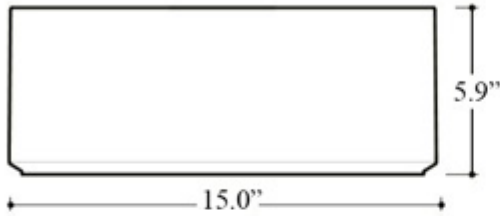

## Sink Options:

- Acquerello 43.38 | 16.9" L x 15.0" W x 5.9" H
- Acquerello 60.38 | 23.6" L x 15.0" W x 5.9" H

## Full Product Code Example:

Acquerello 43.38 WG - WG  
 [Basin Size] [Sink Color Code] - [Plate Color Code]

<b>Collection</b> Acquerello	<b>Model</b>   Acquerello 43.38 Acquerello 60.38	<b>Dimensions Metric</b> <i>1 inch = 2.54 cm</i> <i>1 inch = 25.4 mm</i>	 1051 Lea Drive - Collegeville, PA 19426 Tel. 215 513 9400 - Fax 610 831 0215 <a href="http://www.ws bathcollections.com">www.ws bathcollections.com</a> - <a href="mailto:info@ws bathcollectins.com">info@ws bathcollectins.com</a>
---------------------------------	--	--	---

# Product Specs Sheets

**Collection**  
Acquerello

**Model** |  
Acquerello 43.38

Dimensions Metric  
1 inch = 2.54 cm  
1 inch = 25.4 mm

**WS**®  
**BATH**  
**COLLECTIONS**

1051 Lea Drive - Collegeville, PA 19426  
Tel. 215 513 9400 - Fax 610 831 0215  
[www.ws bathcollections.com](http://www.ws bathcollections.com) - [info@ws bathcollectins.com](mailto:info@ws bathcollectins.com)

# Product Specs Sheets

**Collection**  
Acquerello

**Model** |  
Acquerello 60.38

**Dimensions Metric**  
1 inch = 2.54 cm  
1 inch = 25.4 mm

**WS<sup>®</sup>**  
**BATH**  
**COLLECTIONS**

1051 Lea Drive - Collegeville, PA 19426  
Tel. 215 513 9400 - Fax 610 831 0215  
[www.ws bathcollections.com](http://www.ws bathcollections.com) - [info@ws bathcollectins.com](mailto:info@ws bathcollectins.com)