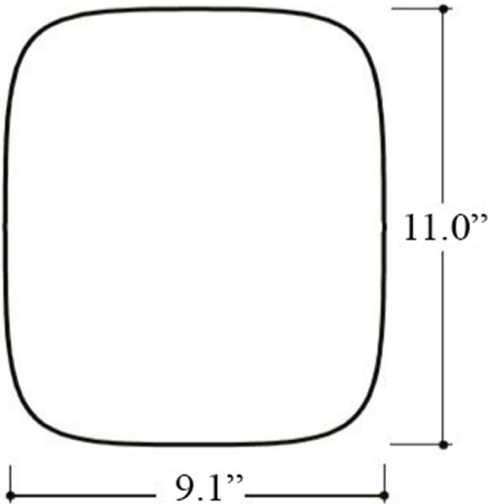

## Full Product Code Example:

Acquerello 43.38 WG - WG  
 [Basin Size] [Sink Color Code] - [Plate Color Code]

<b>Collection</b> Acquerello	<b>Model</b>   Acquerello 43.38 Acquerello 60.38	<b>Dimensions Metric</b> <i>1 inch = 2.54 cm</i> <i>1 inch = 25.4 mm</i>	 1051 Lea Drive - Collegeville, PA 19426 Tel. 215 513 9400 - Fax 610 831 0215 <a href="http://www.ws bathcollections.com">www.ws bathcollections.com</a> - <a href="mailto:info@ws bathcollectins.com">info@ws bathcollectins.com</a>
---------------------------------	--	--	---

# Product Specs Sheets

**Collection**  
Acquerello

**Model** |  
Acquerello 43.38

Dimensions Metric  
1 inch = 2.54 cm  
1 inch = 25.4 mm

**WS**®  
**BATH**  
**COLLECTIONS**

1051 Lea Drive - Collegeville, PA 19426  
Tel. 215 513 9400 - Fax 610 831 0215  
[www.ws bathcollections.com](http://www.ws bathcollections.com) - [info@ws bathcollectins.com](mailto:info@ws bathcollectins.com)

# Product Specs Sheets

**Collection**  
Acquerello

**Model** |  
Acquerello 60.38

**Dimensions Metric**  
1 inch = 2.54 cm  
1 inch = 25.4 mm

**WS<sup>®</sup>**  
**BATH**  
**COLLECTIONS**

1051 Lea Drive - Collegeville, PA 19426  
Tel. 215 513 9400 - Fax 610 831 0215  
[www.ws bathcollections.com](http://www.ws bathcollections.com) - [info@ws bathcollectins.com](mailto:info@ws bathcollectins.com)

## Drain Cover

**Collection**  
Acquerello

**Model** |  
Acquerello Drain Cover

Dimensions Metric  
*1 inch = 2.54 cm*  
*1 inch = 25.4 mm*

**WS**®  
**BATH**  
**COLLECTIONS**

1051 Lea Drive - Collegeville, PA 19426  
Tel. 215 513 9400 - Fax 610 831 0215  
[www.ws bathcollections.com](http://www.ws bathcollections.com) - [info@ws bathcollectins.com](mailto:info@ws bathcollectins.com)