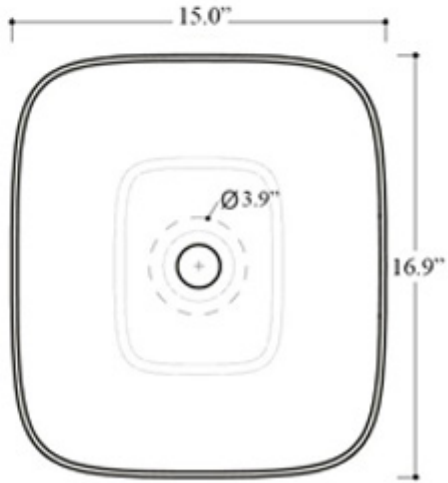

## Sink Options:

- Acquerello 43.38 | 16.9" L x 15.0" W x 5.9" H
- Acquerello 60.38 | 23.6" L x 15.0" W x 5.9" H

## Full Product Code Example:

Acquerello 43.38 WG - WG  
 [Basin Size] [Sink Color Code] - [Plate Color Code]

<b>Collection</b> Acquerello	<b>Model</b>   Acquerello 43.38 Acquerello 60.38	<b>Dimensions Metric</b> <i>1 inch = 2.54 cm</i> <i>1 inch = 25.4 mm</i>	 1051 Lea Drive - Collegeville, PA 19426 Tel. 215 513 9400 - Fax 610 831 0215 <a href="http://www.ws bathcollections.com">www.ws bathcollections.com</a> - <a href="mailto:info@ws bathcollectins.com">info@ws bathcollectins.com</a>
---------------------------------	--	--	---

# Product Specs Sheets

**Collection**  
Acquerello

**Model** |  
Acquerello 43.38

Dimensions Metric  
1 inch = 2.54 cm  
1 inch = 25.4 mm

**WS**®  
**BATH**  
**COLLECTIONS**

1051 Lea Drive - Collegeville, PA 19426  
Tel. 215 513 9400 - Fax 610 831 0215  
[www.ws bathcollections.com](http://www.ws bathcollections.com) - [info@ws bathcollectins.com](mailto:info@ws bathcollectins.com)

# Product Specs Sheets

**Collection**  
Acquerello

**Model** |  
Acquerello 60.38

**Dimensions Metric**  
1 inch = 2.54 cm  
1 inch = 25.4 mm

**WS<sup>®</sup>**  
**BATH**  
**COLLECTIONS**

1051 Lea Drive - Collegeville, PA 19426  
Tel. 215 513 9400 - Fax 610 831 0215  
[www.ws bathcollections.com](http://www.ws bathcollections.com) - [info@ws bathcollectins.com](mailto:info@ws bathcollectins.com)