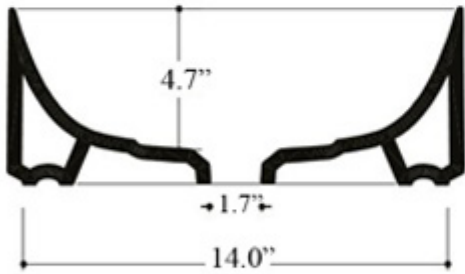

## Sink Options:

- Acquerello 43.38 | 16.9" L x 15.0" W x 5.9" H
- Acquerello 60.38 | 23.6" L x 15.0" W x 5.9" H

## Full Product Code Example:

Acquerello 43.38 WG - WG  
 [Basin Size] [Sink Color Code] - [Plate Color Code]

<b>Collection</b> Acquerello	<b>Model</b>   Acquerello 43.38 Acquerello 60.38	<b>Dimensions Metric</b> <i>1 inch = 2.54 cm</i> <i>1 inch = 25.4 mm</i>	 1051 Lea Drive - Collegeville, PA 19426 Tel. 215 513 9400 - Fax 610 831 0215 <a href="http://www.ws bathcollections.com">www.ws bathcollections.com</a> - <a href="mailto:info@ws bathcollectins.com">info@ws bathcollectins.com</a>
---------------------------------	--	--	---

# Product Specs Sheets

**Collection**  
Acquerello

**Model** |  
Acquerello 43.38

Dimensions Metric  
1 inch = 2.54 cm  
1 inch = 25.4 mm

**WS**®  
**BATH**  
**COLLECTIONS**

1051 Lea Drive - Collegeville, PA 19426  
Tel. 215 513 9400 - Fax 610 831 0215  
[www.ws bathcollections.com](http://www.ws bathcollections.com) - [info@ws bathcollectins.com](mailto:info@ws bathcollectins.com)

# Product Specs Sheets

**Collection**  
Acquerello

**Model** |  
Acquerello 60.38

**Dimensions Metric**  
1 inch = 2.54 cm  
1 inch = 25.4 mm

**WS<sup>®</sup>**  
**BATH**  
**COLLECTIONS**

1051 Lea Drive - Collegeville, PA 19426  
Tel. 215 513 9400 - Fax 610 831 0215  
[www.ws bathcollections.com](http://www.ws bathcollections.com) - [info@ws bathcollectins.com](mailto:info@ws bathcollectins.com)