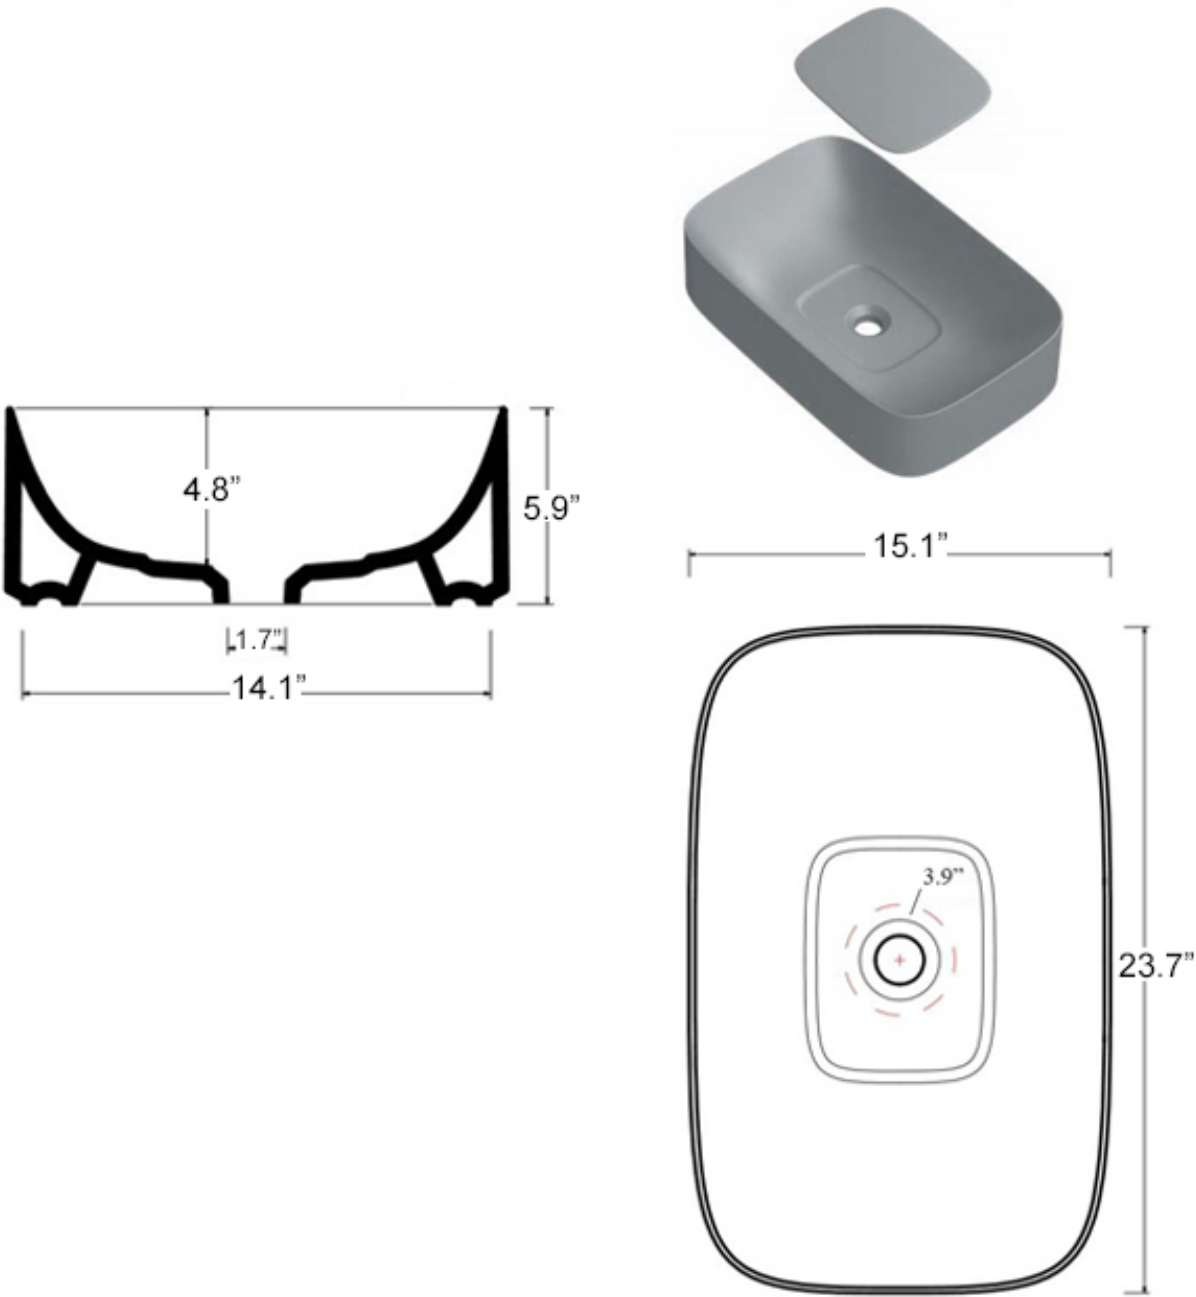

Acquerello

Sink Options:

- Acquerello 43.38 | 16.9" L x 15.0" W x 5.9" H
- Acquerello 60.38 | 23.6" L x 15.0" W x 5.9" H

Finish Options:

 WG Glossy White	 SR Sulfur	 BO Basento
 WM Matte White	 LN Lagoon	 VD Veiled
 BG Glossy Black	 CD Cloud	 OC Ocean
 BM Matte Black	 SM Storm	

Full Product Code Example:

Acquerello 43.38 WG - WG
 [Basin Size] [Sink Color Code] - [Plate Color Code]

Collection Acquerello	Model Acquerello 43.38 Acquerello 60.38	Dimensions Metric <i>1 inch = 2.54 cm</i> <i>1 inch = 25.4 mm</i>	 1051 Lea Drive - Collegeville, PA 19426 Tel. 215 513 9400 - Fax 610 831 0215 www.ws bathcollections.com - info@ws bathcollections.com
---------------------------------	--	--	---

Collection
Acquerello

Model |
Acquerello 43.38

Dimensions Metric
1 inch = 2.54 cm
1 inch = 25.4 mm

WS®
BATH
COLLECTIONS

1051 Lea Drive - Collegeville, PA 19426
Tel. 215 513 9400 - Fax 610 831 0215
www.ws bathcollections.com - info@ws bathcollections.com

Collection
Acquerello

Model |
Acquerello 60.38

Dimensions Metric
1 inch = 2.54 cm
1 inch = 25.4 mm

WS[®] BATH
COLLECTIONS

1051 Lea Drive - Collegeville, PA 19426
Tel. 215 513 9400 - Fax 610 831 0215
www.ws bathcollections.com - info@ws bathcollections.com