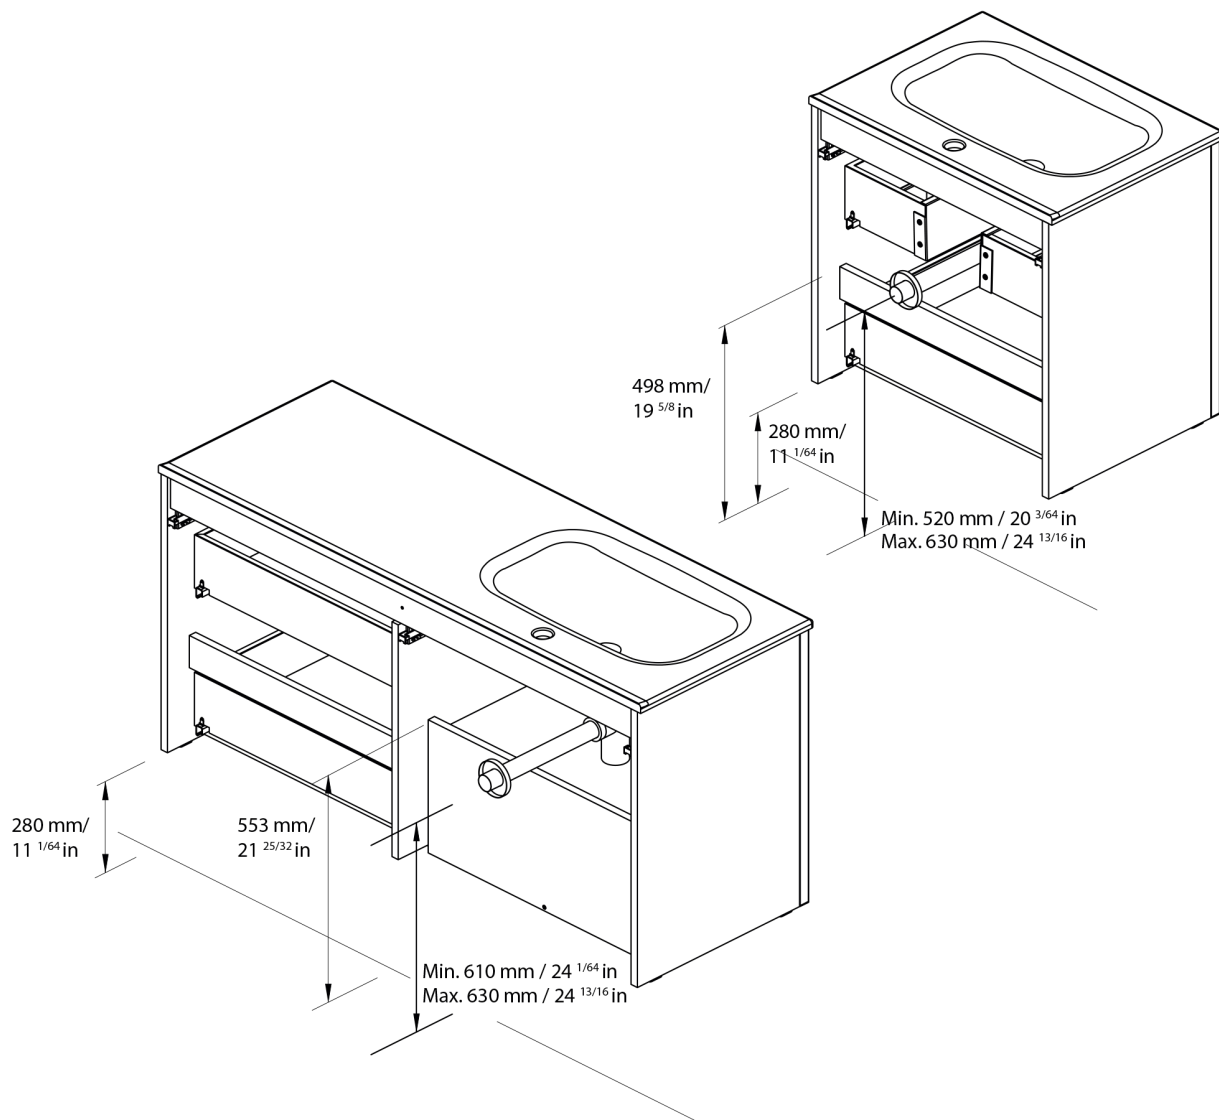

Technical features

Technical drawing	Name	Material	Colour	Colour
	SLIM			Gloss White
	AMBRA 1 Door / 2 Drawers / 1 Door	   	   	Nordic Oak Samara Ash Gloss White Anthracite

Technical information

STRUCTURE	MDF board in 5/8 in. continuous wrapping in 2D/ Cyclum Process.
FRONT	MDF board in 5/8 in. continuous wrapping in 2D/ Cyclum Process.
HANDLE	Integrated in the front of the furniture.
DRAWER	Drawers made in mokka textile poly laminate coated board with hidden partial extraction runners with soft close system. Includes organizer in upper drawer. Lower drawer useful space (widthxheightxdepth): 20 ^{1/16} x 4 ^{5/16} x 12 ^{2/4} in.
WALL HANGING BRACKET	Hidden hanging bracket of directly assembled with great resistance and depth regulations.
HINGE	105° opening, 1 ^{3/8} in. cap, easy assembly and soft close system.
LEGS	Metallic in bright chrome finish. (optional)
PIPE DEPTH	Pipe depth 2 ^{1/54} in.

Collection
Ambra

Model |
Ambra 120 DBL

Dimensions Metric
1 inch = 2.54 cm
1 inch = 25.4 mm

WS[®]
BATH
COLLECTIONS

1051 Lea Drive - Collegeville, PA 19426
Tel. 215 513 9400 - Fax 610 831 0215
www.ws bathcollections.com - info@ws bathcollections.com

ES

EN

Las cotas indicadas en los dibujos son en función de la altura de la pata del conjunto, en caso de que el mueble vaya suspendido y esta altura no se respete, dichas cotas también variarán.

Dimensions indicated in the drawing are based on the level of the whole leg, in case of wall hanging the furniture dimensions also may vary.