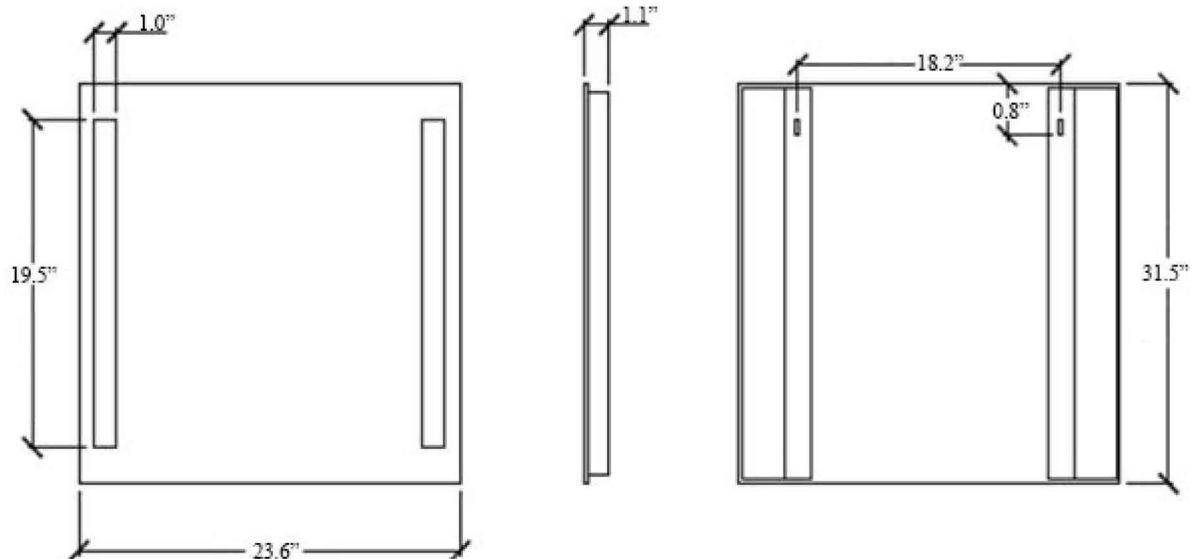

ES

EN

Las cotas indicadas en los dibujos son en función de la altura de la pata del conjunto, en caso de que el mueble vaya suspendido y esta altura no se respete, dichas cotas también variarán.

Dimensions indicated in the drawing are based on the level of the whole leg, in case of wall hanging the furniture dimensions also may vary.

Collection
Ambra

Model |
Ambra 120 DBL

Dimensions Metric

1 inch = 2.54 cm
1 inch = 25.4 mm

WS[®]

BATH
COLLECTIONS

1051 Lea Drive - Collegeville, PA 19426

Tel. 215 513 9400 - Fax 610 831 0215

www.ws bathcollections.com - info@ws bathcollections.com

TECHNICAL INFORMATION:

The LED's assembled in Italy, are easily replaceable.
 110 V, Classelll, IP44, LED on rigid support 2 x 5 WATT
 measuring 49.5 x 2.5cm
 1000 lumens of natural light color (> 4000K)
 CE
 Comply with the directives 2006/95 / EC and 2004/108 / EC in
 terms of electrical safety and electromagnetic compatibility

MATERIALS:

High-quality glass,
 thickness 4 mm,
 ecological production without lead and copper.
 Structure of anodized aluminium

COMPATIBILITY ENERGY:

Collection
Simply

Model |
Simply L00600

Dimensions Metric
 1 inch = 2.54 cm
 1 inch = 25.4 mm