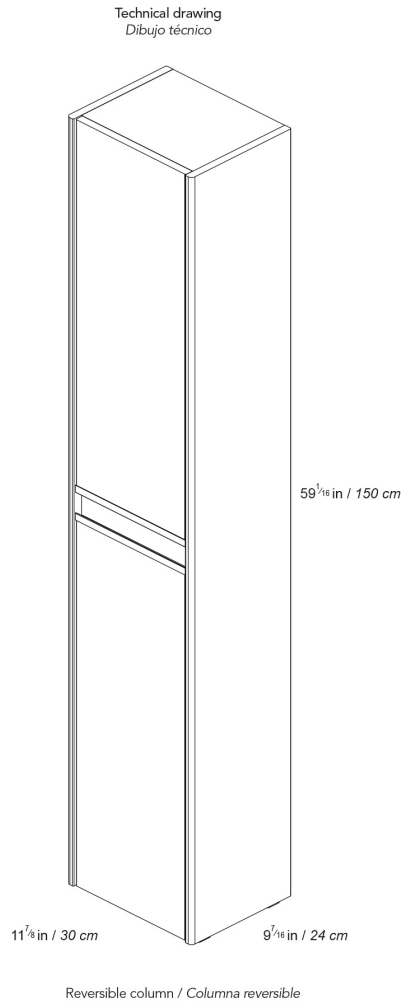

Ambra 120 Column

Features

- Bathroom Column
- Available in 6 Finishes: Glossy White, Nordic Oak, Anthracite, Samara Ash, Matte White, and Matte Sand
- Wall-hung design offers a clean, streamlined look
- Two soft close doors with 105 degree opening capability for easy cabinet access
- Two mobile wooden shelves and 1 fixed wooden shelf
- Fully assembled with structure and front made of engineered wood in wood finishes and high gloss lacquered
- Handle integrated in front of furniture
- Hidden hanging bracket directly assembled with great resistance and depth regulations
- Made in Spain

Collection Ambra	Model Ambra Column	Dimensions Metric <i>1 inch = 2.54 cm</i> <i>1 inch = 25.4 mm</i>	 1051 Lea Drive - Collegeville, PA 19426 Tel. 215 513 9400 - Fax 610 831 0215 www.wsbatchcollections.com - info@wsbatchcollections.com
------------------------------	--------------------------------	---	---

Technical features / Características técnicas

Name
Nombre

Material
Material

Colour
Color

AMBRA

2 Doors
2 Puertas

Technical information / Información técnica

STRUCTURE / ESTRUCTURA: MDF board in 58 in. continous wrapping in 2D/ Cyclum Process.
Tablero de DM de 16 mm. con recubrimiento 2D Cyclum Process.

Collection
Ambra

Model |
Ambra Column

Dimensions Metric

1 inch = 2.54 cm
1 inch = 25.4 mm

WS[®]
BATH
COLLECTIONS

1051 Lea Drive - Collegeville, PA 19426
Tel. 215 513 9400 - Fax 610 831 0215

www.wsbatchcollections.com - info@wsbatchcollections.com