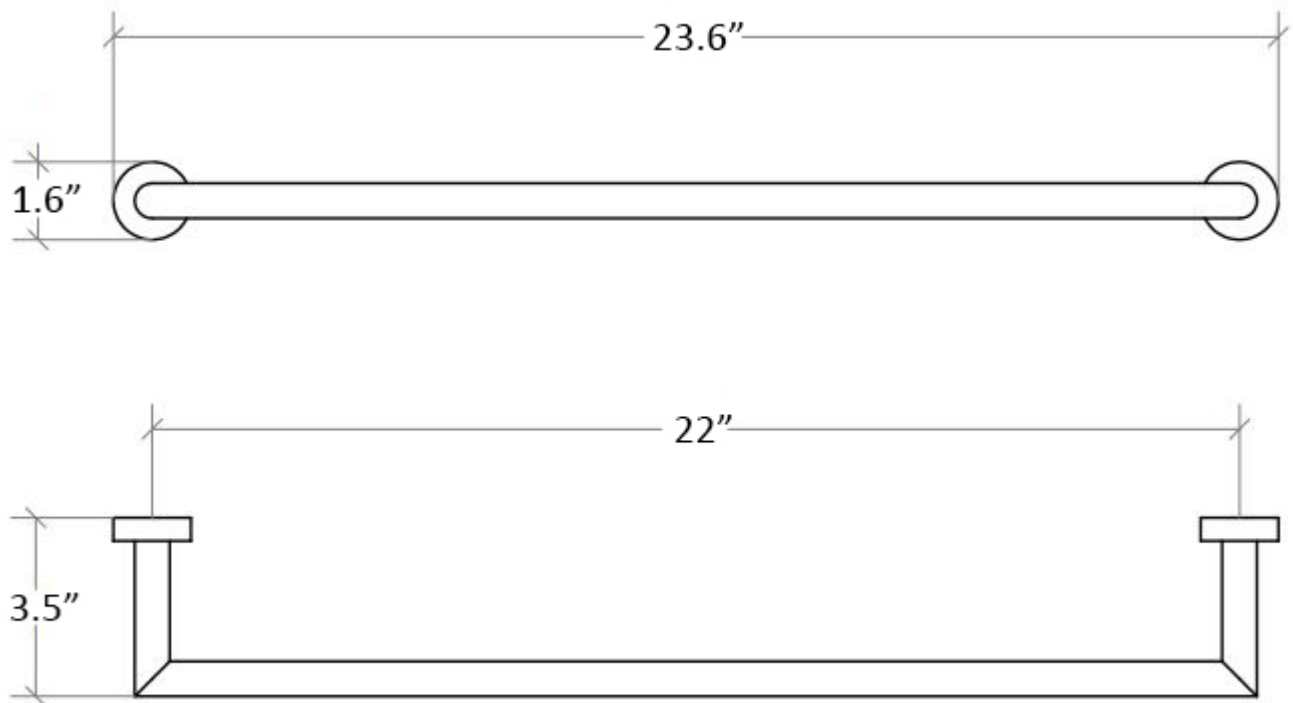

Baketo 5212

Features

- Towel Bar
- Available in 2 Finishes: Polished Chrome and Matte Black
- Solid Brass Base
- Made in Italy

SKU# | Option:

- Baketo 5212.29 | Polished Chrome
- Baketo 5212.22 | Matte Black

Finishes:

 Polished Chrome

 Matte Black

Collection
Baketo

Model |
Baketo 5212

Dimensions Metric

1 inch = 2.54 cm

1 inch = 25.4 mm

1051 Lea Drive - Collegeville, PA 19426
Tel. 215 513 9400 - Fax 610 831 0215

www.ws bathcollections.com - info@ws bathcollectins.com

Collection
Baketo

Model |
Baketo 5212

Dimensions Metric

1 inch = 2.54 cm
1 inch = 25.4 mm