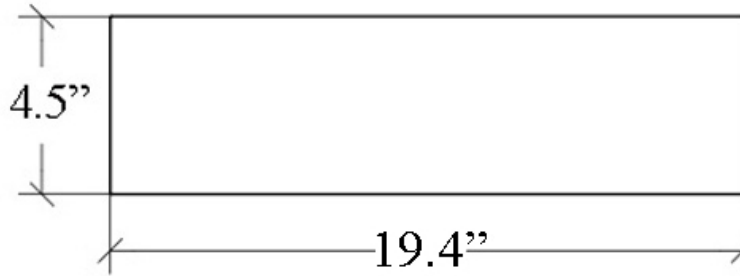

Wall Bearings

Collection
Baketo

Model |
 Baketo 5234_5276
 Baketo 5234_5277
 Baketo 5234_5278
 Baketo 5234_5279

Dimensions Metric
 1 inch = 2.54 cm
 1 inch = 25.4 mm

WS[®] BATH COLLECTIONS
 1051 Lea Drive - Collegeville, PA 19426
 Tel. 215 513 9400 - Fax 610 831 0215
www.ws bathcollections.com - info@ws bathcollections.com

Baketo 5234_5276

Baketo 5234_5277

Baketo 5234_5278

Baketo 5234_5279

Collection
Baketo

Model |
Baketo 5234_5276
Baketo 5234_5277
Baketo 5234_5278
Baketo 5234_5279

Dimensions Metric
1 inch = 2.54 cm
1 inch = 25.4 mm