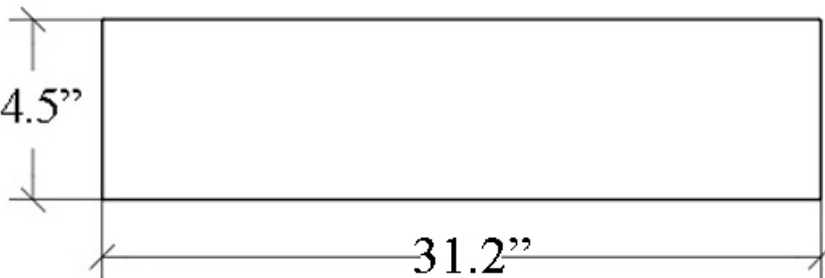

Wall Bearings

Collection
Baketo

Model |
 Baketo 5234_5276
 Baketo 5234_5277
 Baketo 5234_5278
 Baketo 5234_5279

Dimensions Metric
 1 inch = 2.54 cm
 1 inch = 25.4 mm

WS[®] BATH COLLECTIONS
 1051 Lea Drive - Collegeville, PA 19426
 Tel. 215 513 9400 - Fax 610 831 0215
www.ws bathcollections.com - info@ws bathcollections.com

Baketo 5234_5276

Baketo 5234_5277

Baketo 5234_5278

Baketo 5234_5279

Collection
Baketo

Model |
Baketo 5234_5276
Baketo 5234_5277
Baketo 5234_5278
Baketo 5234_5279

Dimensions Metric
1 inch = 2.54 cm
1 inch = 25.4 mm