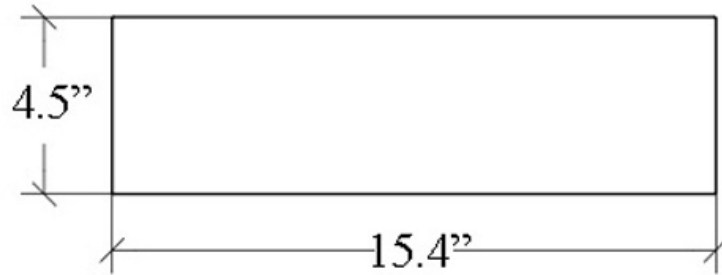

Wall Bearings

Collection
Baketo

Model |
 Baketo 5234_5276
 Baketo 5234_5277
 Baketo 5234_5278
 Baketo 5234_5279

Dimensions Metric
 1 inch = 2.54 cm
 1 inch = 25.4 mm

WS[®] BATH COLLECTIONS
 1051 Lea Drive - Collegeville, PA 19426
 Tel. 215 513 9400 - Fax 610 831 0215
www.ws bathcollections.com - info@ws bathcollections.com

Baketo 5234_5276

Baketo 5234_5277

Baketo 5234_5278

Baketo 5234_5279

Collection
Baketo

Model |
Baketo 5234_5276
Baketo 5234_5277
Baketo 5234_5278
Baketo 5234_5279

Dimensions Metric
1 inch = 2.54 cm
1 inch = 25.4 mm