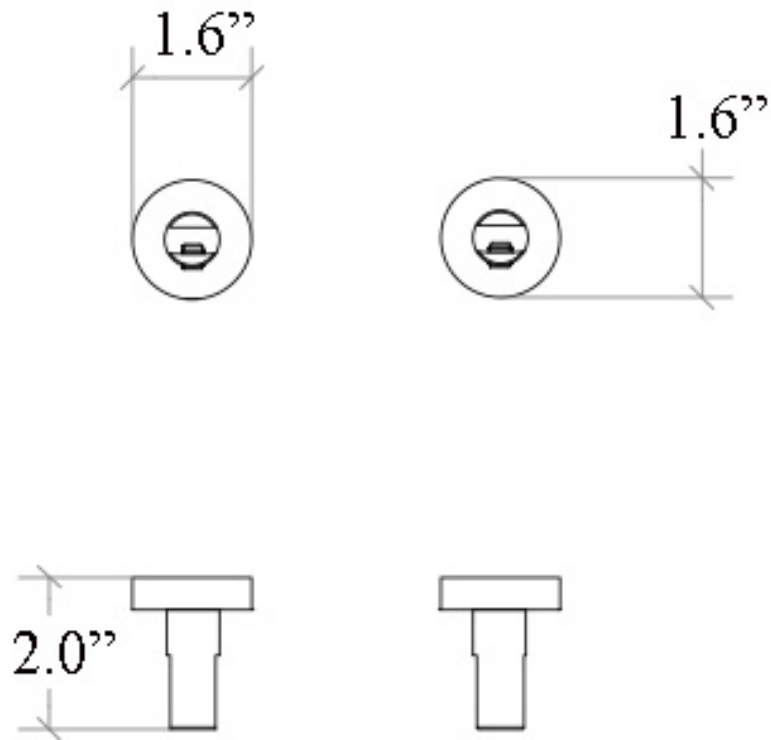

Wall Bearings

Collection
Baketo

Model |
 Baketo 5234_5276
 Baketo 5234_5277
 Baketo 5234_5278
 Baketo 5234_5279

Dimensions Metric
 1 inch = 2.54 cm
 1 inch = 25.4 mm

WS[®] BATH COLLECTIONS
 1051 Lea Drive - Collegeville, PA 19426
 Tel. 215 513 9400 - Fax 610 831 0215
www.ws bathcollections.com - info@ws bathcollections.com

Baketo 5234_5276

Baketo 5234_5277

Baketo 5234_5278

Baketo 5234_5279

Collection
Baketo

Model |
Baketo 5234_5276
Baketo 5234_5277
Baketo 5234_5278
Baketo 5234_5279

Dimensions Metric
1 inch = 2.54 cm
1 inch = 25.4 mm