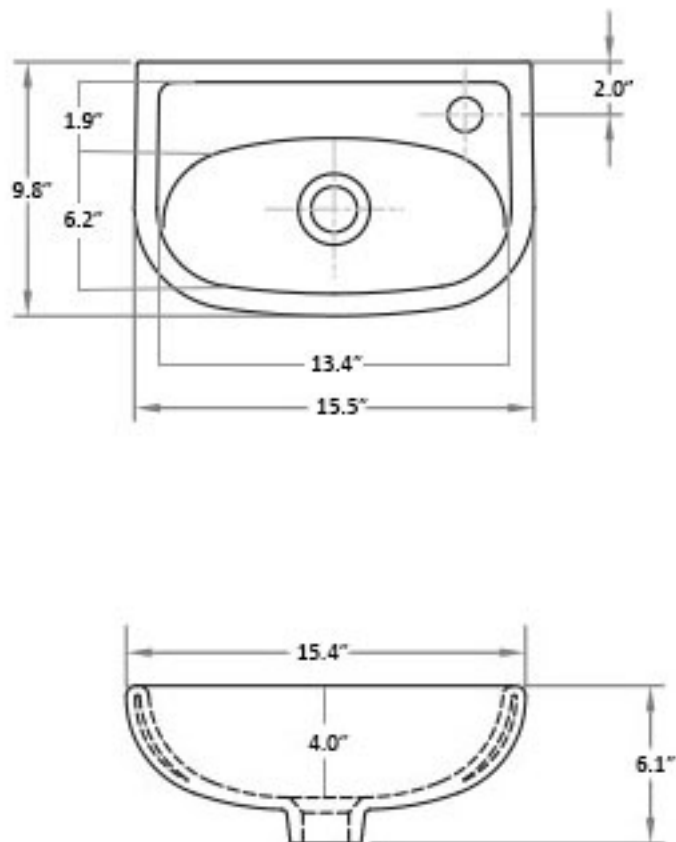

Features

- Ceramic
- With overflow
- Wall-mount installation

Basic 4000

SKU# | Option:

- Basic 4000.00 | No faucet hole
- Basic 4000.01R | Basin to the Right of Faucet
- Basic 4000.01L | Basin to the Left of Faucet

<p>Collection Basic</p>	<p>Model Basic 4000</p>	<p>Dimensions Metric <i>1 inch = 2.54 cm</i> <i>1 inch = 25.4 mm</i></p>	 <p>1051 Lea Drive - Collegeville, PA 19426 Tel. 215 513 9400 - Fax 610 831 0215 www.ws bathcollections.com - info@ws bathcollectins.com</p>
------------------------------------	--------------------------------------	--	---

Features

- 15.5" (394 mm) x 9.8" (250 mm) x 6.1" (155 mm)
- Ceramic
- Wall Mount Installation
- With Overflow
- Includes Mounting Hardware

Options

- Basic 4000.00: without faucet hole
- Basic 4000.01: with 1 faucet hole

Collection
Basic

Model |
Basic 4000

Dimensions Metric

1 inch = 2.54 cm
1 inch = 25.4 mm

WS[®]
BATH
COLLECTIONS

1051 Lea Drive - Collegeville, PA 19426
Tel. 215 513 9400 - Fax 610 831 0215
www.ws bathcollections.com - info@ws bathcollections.com