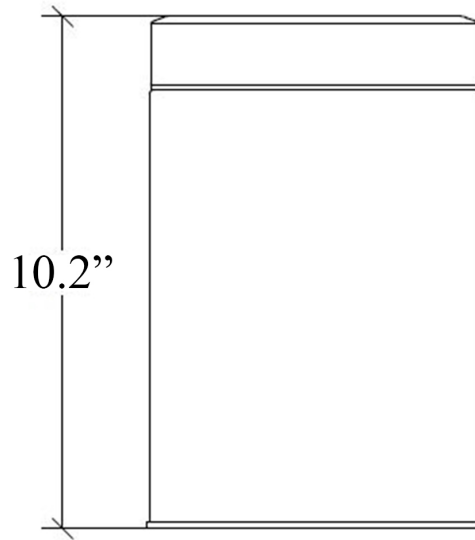

Product Specs Sheets

Collection
Basket

Model |
Basket 5354

Dimensions Metric

1 inch = 2.54 cm
1 inch = 25.4 mm

WS[®]
BATH
COLLECTIONS

1051 Lea Drive - Collegeville, PA 19426
Tel. 215 513 9400 - Fax 610 831 0215
www.ws bathcollections.com - info@ws bathcollections.com