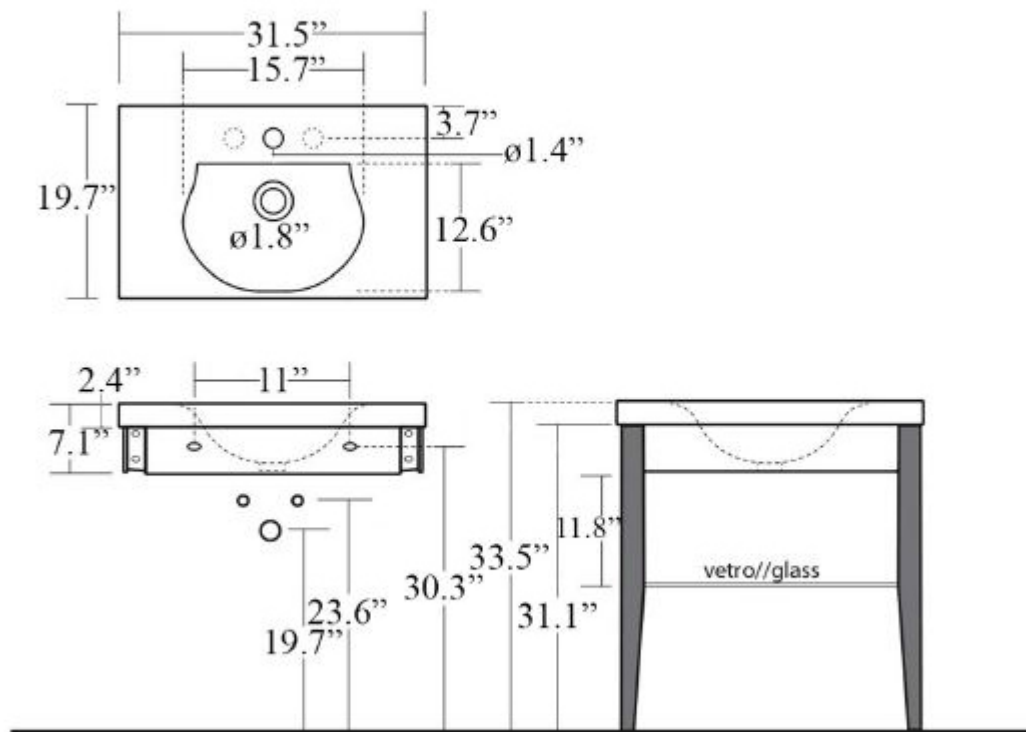

<b>Collection  </b> Bentley	<b>Model  </b> Bentley 3930+9169	<b>Dimensions Metric</b> <i>1 inch = 2.54 cm</i> <i>1 inch = 25.4 mm</i>	 1051 Lea Drive - Collegeville, PA 19426 Tel. 215 513 9400 - Fax 610 831 0215 <a href="http://www.ws bathcollections.com">www.ws bathcollections.com</a> - <a href="mailto:info@ws bathcollections.com">info@ws bathcollections.com</a>
--------------------------------	-------------------------------------	--	---

Collection  
Bentley

Model |  
Bentley 3930+9169

Dimensions Metric  
1 inch = 2.54 cm  
1 inch = 25.4 mm

**WS**®  
BATH  
COLLECTIONS

1051 Lea Drive - Collegeville, PA 19426  
Tel. 215 513 9400 - Fax 610 831 0215  
[www.ws bathcollections.com](http://www.ws bathcollections.com) - [info@ws bathcollections.com](mailto:info@ws bathcollections.com)

### Vessel/ countertop installation

Bolts

Silicone (optional)

Collection  
Bentley

Model |  
Bentley 3930+9169

Dimensions Metric  
*1 inch = 2.54 cm*  
*1 inch = 25.4 mm*

WS<sup>®</sup>  
BATH  
COLLECTIONS