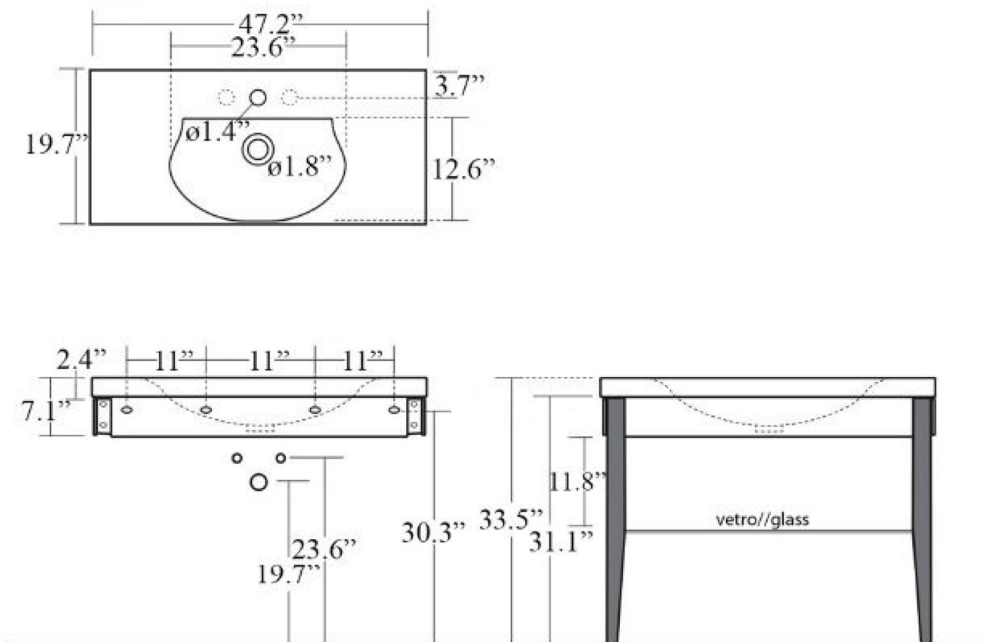

* WS Bath Collections reserves the right to revise dimensions or information on this sheet without notice

Collection Bentley	Model Bentley 3932+9169	Dimensions Metric <i>1 inch = 2.54 cm</i> <i>1 inch = 25.4 mm</i>	 1051 Lea Drive - Collegeville, PA 19426 Tel. 215 513 9400 - Fax 610 831 0215 www.ws bathcollections.com - info@ws bathcollections.com
--------------------------------	-------------------------------------	---	---

Collection
Bentley

Model |
Bentley 3932+9169

Dimensions Metric
1 inch = 2.54 cm
1 inch = 25.4 mm

WS[®]
BATH
COLLECTIONS

1051 Lea Drive - Collegeville, PA 19426
Tel. 215 513 9400 - Fax 610 831 0215
www.ws bathcollections.com - info@ws bathcollections.com

Bolts

Silicone (optional)

Collection
Bentley

Model |
Bentley 3932+9169

Dimensions Metric
1 inch = 2.54 cm
1 inch = 25.4 mm

1051 Lea Drive - Collegeville, PA 19426
Tel. 215 513 9400 - Fax 610 831 0215
www.ws bathcollections.com - info@ws bathcollections.com