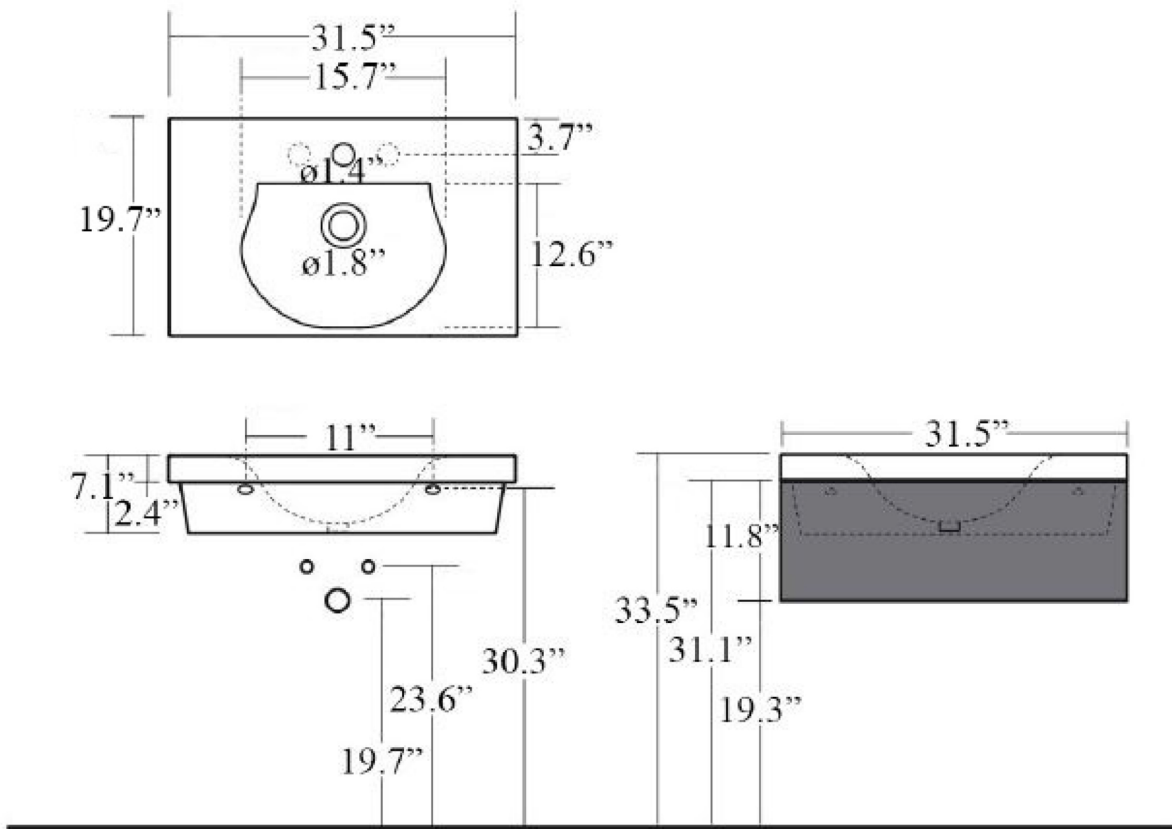

Related Items:

- WSBC | Push Waste Drain
- WSBC 53922 | Decorative Trap

Finishes:

-  Sink: Glossy White
-  Legs: Darkened Ash

SKU# | Options:

- Bentley 3936C.01 | No Faucet Hole
- Bentley 3936C.03 | Three Faucet Holes

* WS Bath Collections reserves the right to revise dimensions or information on this sheet without notice

Collection Bentley	Model Bentley 3936C	Dimensions Metric <i>1 inch = 2.54 cm</i> <i>1 inch = 25.4 mm</i>	 1051 Lea Drive - Collegeville, PA 19426 Tel. 215 513 9400 - Fax 610 831 0215 www.ws bathcollections.com - info@ws bathcollections.com
--------------------------------	---------------------------------	---	---

Collection
Bentley

Model |
Bentley 3936C

Dimensions Metric

1 inch = 2.54 cm
1 inch = 25.4 mm

WS[®]
BATH
COLLECTIONS

1051 Lea Drive - Collegeville, PA 19426
Tel. 215 513 9400 - Fax 610 831 0215
www.ws bathcollections.com - info@ws bathcollections.com

Bolts

Silicone (optional)

Collection
Bentley

Model |
Bentley 3936C

Dimensions Metric
1 inch = 2.54 cm
1 inch = 25.4 mm

WS[®]
BATH
COLLECTIONS

1051 Lea Drive - Collegeville, PA 19426
Tel. 215 513 9400 - Fax 610 831 0215
www.ws bathcollections.com - info@ws bathcollections.com