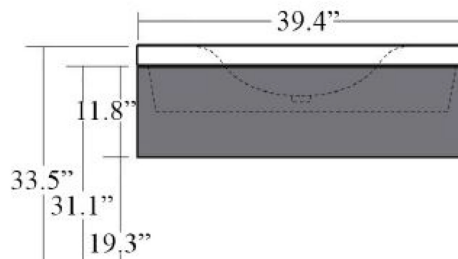

\* WS Bath Collections reserves the right to revise dimensions or information on this sheet without notice

<b>Collection  </b> Bentley	<b>Model  </b> Bentley 3937C	Dimensions Metric <i>1 inch = 2.54 cm</i> <i>1 inch = 25.4 mm</i>	 1051 Lea Drive - Collegeville, PA 19426 Tel. 215 513 9400 - Fax 610 831 0215 <a href="http://www.ws bathcollections.com">www.ws bathcollections.com</a> - <a href="mailto:info@ws bathcollections.com">info@ws bathcollections.com</a>
--------------------------------	---------------------------------	---	---

Collection  
Bentley

Model |  
Bentley 3937C

Dimensions Metric  
1 inch = 2.54 cm  
1 inch = 25.4 mm

**WS**®  
BATH  
COLLECTIONS

1051 Lea Drive - Collegeville, PA 19426  
Tel. 215 513 9400 - Fax 610 831 0215  
[www.ws bathcollections.com](http://www.ws bathcollections.com) - [info@ws bathcollections.com](mailto:info@ws bathcollections.com)

### Vessel/ countertop installation

Bolts

Silicone (optional)

Collection  
Bentley

Model |  
Bentley 3937C

Dimensions Metric  
*1 inch = 2.54 cm*  
*1 inch = 25.4 mm*

**WS**®  
**BATH**  
**COLLECTIONS**

1051 Lea Drive - Collegeville, PA 19426  
Tel. 215 513 9400 - Fax 610 831 0215  
[www.ws bathcollections.com](http://www.ws bathcollections.com) - [info@ws bathcollections.com](mailto:info@ws bathcollections.com)