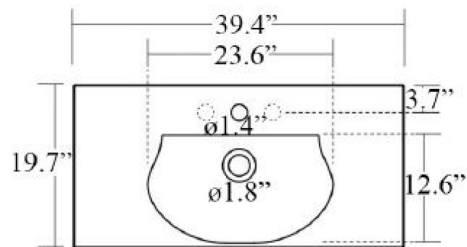

\* WS Bath Collections reserves the right to revise dimensions or information on this sheet without notice

<b>Collection  </b> Bentley	<b>Model  </b> Bentley 3937C	Dimensions Metric <i>1 inch = 2.54 cm</i> <i>1 inch = 25.4 mm</i>	 1051 Lea Drive - Collegeville, PA 19426 Tel. 215 513 9400 - Fax 610 831 0215 <a href="http://www.ws bathcollections.com">www.ws bathcollections.com</a> - <a href="mailto:info@ws bathcollections.com">info@ws bathcollections.com</a>
--------------------------------	---------------------------------	---	---

Collection  
Bentley

Model |  
Bentley 3937C

Dimensions Metric  
1 inch = 2.54 cm  
1 inch = 25.4 mm

**WS**®  
BATH  
COLLECTIONS

1051 Lea Drive - Collegeville, PA 19426  
Tel. 215 513 9400 - Fax 610 831 0215  
[www.ws bathcollections.com](http://www.ws bathcollections.com) - [info@ws bathcollections.com](mailto:info@ws bathcollections.com)

### Vessel/ countertop installation

Bolts

Silicone (optional)

Collection  
Bentley

Model |  
Bentley 3937C

Dimensions Metric  
*1 inch = 2.54 cm*  
*1 inch = 25.4 mm*

**WS**®  
**BATH**  
**COLLECTIONS**

1051 Lea Drive - Collegeville, PA 19426  
Tel. 215 513 9400 - Fax 610 831 0215  
[www.ws bathcollections.com](http://www.ws bathcollections.com) - [info@ws bathcollections.com](mailto:info@ws bathcollections.com)