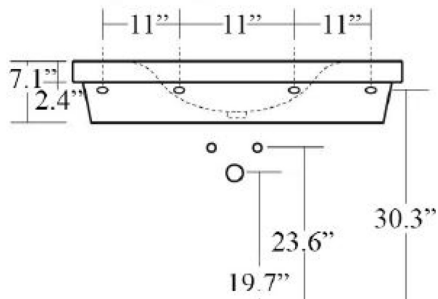

\* WS Bath Collections reserves the right to revise dimensions or information on this sheet without notice

<b>Collection  </b> Bentley	<b>Model  </b> Bentley 3937C	Dimensions Metric <i>1 inch = 2.54 cm</i> <i>1 inch = 25.4 mm</i>	 1051 Lea Drive - Collegeville, PA 19426 Tel. 215 513 9400 - Fax 610 831 0215 <a href="http://www.ws bathcollections.com">www.ws bathcollections.com</a> - <a href="mailto:info@ws bathcollections.com">info@ws bathcollections.com</a>
--------------------------------	---------------------------------	---	---

Collection  
Bentley

Model |  
Bentley 3937C

Dimensions Metric  
1 inch = 2.54 cm  
1 inch = 25.4 mm

**WS**®  
BATH  
COLLECTIONS

1051 Lea Drive - Collegeville, PA 19426  
Tel. 215 513 9400 - Fax 610 831 0215  
[www.ws bathcollections.com](http://www.ws bathcollections.com) - [info@ws bathcollections.com](mailto:info@ws bathcollections.com)

### Vessel/ countertop installation

Bolts

Silicone (optional)

Collection  
Bentley

Model |  
Bentley 3937C

Dimensions Metric  
*1 inch = 2.54 cm*  
*1 inch = 25.4 mm*

**WS**®  
**BATH**  
**COLLECTIONS**

1051 Lea Drive - Collegeville, PA 19426  
Tel. 215 513 9400 - Fax 610 831 0215  
[www.ws bathcollections.com](http://www.ws bathcollections.com) - [info@ws bathcollections.com](mailto:info@ws bathcollections.com)