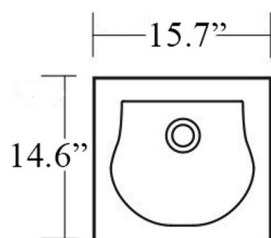

Finishes:

 Glossy White

SKU# | Options:

- Bentley 3940 | Glossy White

* WS Bath Collections reserves the right to revise dimensions or information on this sheet without notice

Collection Bentley	Model Bentley 3940	Dimensions Metric <i>1 inch = 2.54 cm</i> <i>1 inch = 25.4 mm</i>	 1051 Lea Drive - Collegeville, PA 19426 Tel. 215 513 9400 - Fax 610 831 0215 www.ws bathcollections.com - info@ws bathcollections.com
--------------------------------	--------------------------------	---	---

Collection
Bentley

Model |
Bentley 3940

Dimensions Metric

1 inch = 2.54 cm
1 inch = 25.4 mm

WS[®]
BATH
COLLECTIONS

1051 Lea Drive - Collegeville, PA 19426
Tel. 215 513 9400 - Fax 610 831 0215

www.ws bathcollections.com - info@ws bathcollections.com

Bolts

Silicone (optional)

Collection
Bentley

Model |
Bentley 3940

Dimensions Metric
1 inch = 2.54 cm
1 inch = 25.4 mm

1051 Lea Drive - Collegeville, PA 19426
Tel. 215 513 9400 - Fax 610 831 0215
www.ws bathcollections.com - info@ws bathcollections.com