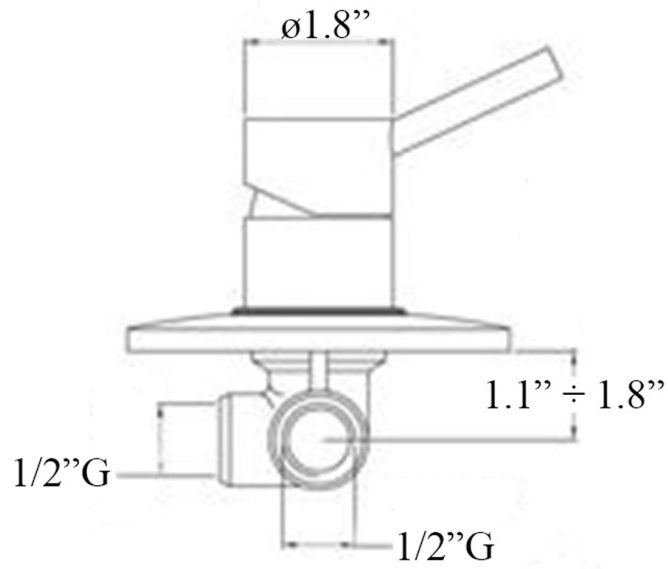

Product Specs Sheets

Collection
Birillo

Model |
Birillo BI 010

Dimensions Metric

1 inch = 2.54 cm
1 inch = 25.4 mm

WS[®]
BATH
COLLECTIONS

1051 Lea Drive - Collegeville, PA 19426
Tel. 215 513 9400 - Fax 610 831 0215