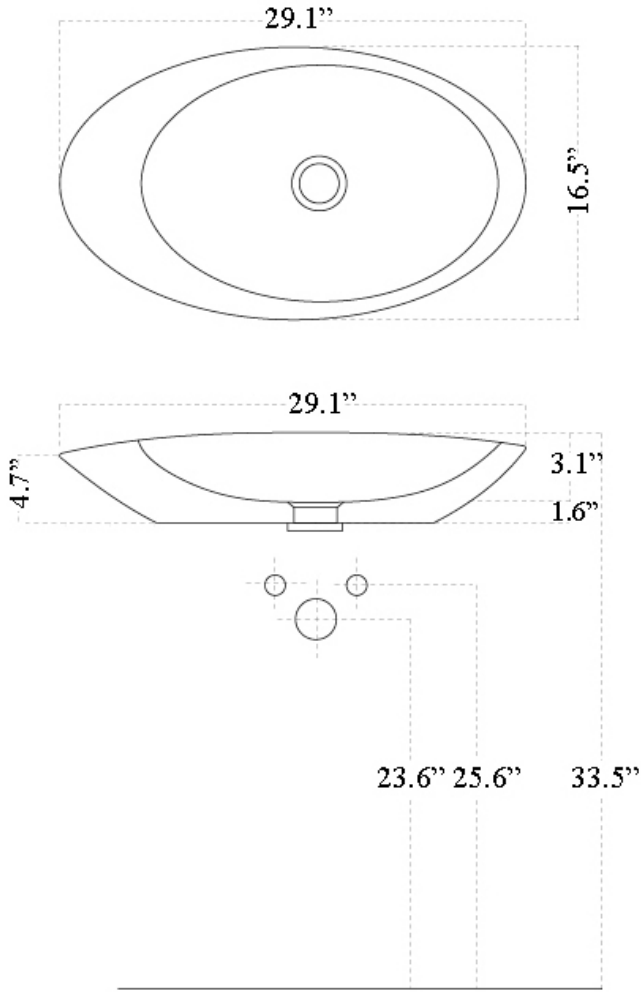

<b>Collection  </b> Bloom	<b>Model  </b> Bloom 74.42	Dimensions Metric <i>1 inch = 2.54 cm</i> <i>1 inch = 25.4 mm</i>	 1051 Lea Drive - Collegeville, PA 19426 Tel. 215 513 9400 - Fax 610 831 0215 <a href="http://www.ws bathcollections.com">www.ws bathcollections.com</a> - <a href="mailto:info@ws bathcollectins.com">info@ws bathcollectins.com</a>
------------------------------	-------------------------------	---	---

Bloom 74.42

\* WS Bath Collections reserve the right to make revisions without notice to product specifications, dimensions, or information.

<p><b>Collection  </b> Bloom</p>	<p><b>Model  </b> Bloom 74.42</p>	<p>Dimensions Metric  <i>1 inch = 2.54 cm</i>  <i>1 inch = 25.4 mm</i></p>	 1051 Lea Drive - Collegeville, PA 19426 Tel. 215 513 9400 - Fax 610 831 0215 <a href="http://www.ws bathcollections.com">www.ws bathcollections.com</a> - <a href="mailto:info@ws bathcollectins.com">info@ws bathcollectins.com</a>
--------------------------------------	---------------------------------------	--	---