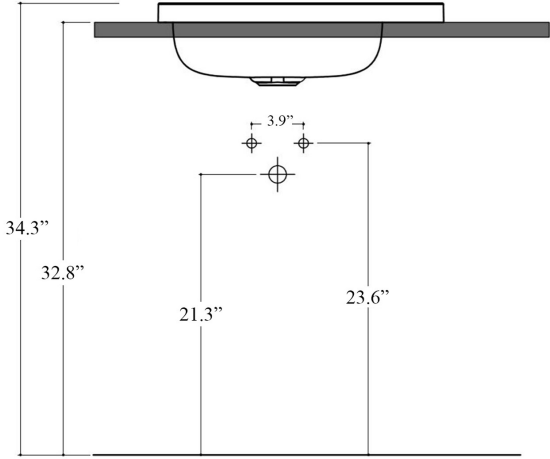

"nn" refers to the number of faucets holes

- Ex. Cameo 55.38.01 WG | Single Faucet Hole, Glossy White

Finishes:

-  Glossy White
-  Matte White
-  Glossy Black
-  Matte Black

* WS Bath Collections reserves the right to revise dimensions or information on this sheet without notice

Collection Cameo	Model Cameo 55.38 - CML09	Dimensions Metric <i>1 inch = 2.54 cm</i> <i>1 inch = 25.4 mm</i>	 1051 Lea Drive - Collegeville, PA 19426 Tel. 215 513 9400 - Fax 610 831 0215 www.ws bathcollections.com - info@ws bathcollections.com
------------------------------	---------------------------------------	---	---

Collection |
Cameo

Model |
Cameo 55.38 - CML09

Dimensions Metric
1 inch = 2.54 cm
1 inch = 25.4 mm

1051 Lea Drive - Collegeville, PA 19426
Tel. 215 513 9400 - Fax 610 831 0215
www.wsbathcollections.com - info@wsbathcollections.com

Bolts

Silicone (optional)

Collection
Cameo

Model |
Cameo 55.38 - CML09

Dimensions Metric
1 inch = 2.54 cm
1 inch = 25.4 mm

WS[®]

BATH
COLLECTIONS

1051 Lea Drive - Collegeville, PA 19426
Tel. 215 513 9400 - Fax 610 831 0215