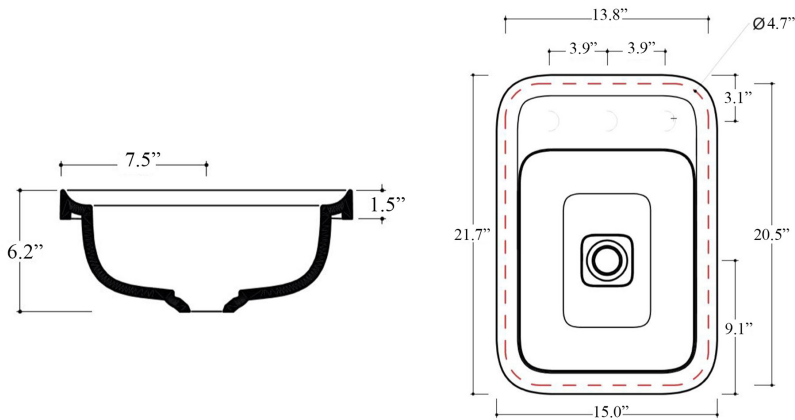

"nn" refers to the number of faucets holes

- Ex. Cameo 55.38.01 WG | Single Faucet Hole, Glossy White

Finishes:

-  Glossy White
-  Matte White
-  Glossy Black
-  Matte Black

* WS Bath Collections reserves the right to revise dimensions or information on this sheet without notice

Collection Cameo	Model Cameo 55.38 - CML09	Dimensions Metric <i>1 inch = 2.54 cm</i> <i>1 inch = 25.4 mm</i>	 1051 Lea Drive - Collegeville, PA 19426 Tel. 215 513 9400 - Fax 610 831 0215 www.ws bathcollections.com - info@ws bathcollections.com
------------------------------	---------------------------------------	---	---

Collection |
Cameo

Model |
Cameo 55.38 - CML09

Dimensions Metric
1 inch = 2.54 cm
1 inch = 25.4 mm

1051 Lea Drive - Collegeville, PA 19426
Tel. 215 513 9400 - Fax 610 831 0215
www.wsbathcollections.com - info@wsbathcollections.com

Bolts

Silicone (optional)

Collection
Cameo

Model |
Cameo 55.38 - CML09

Dimensions Metric
1 inch = 2.54 cm
1 inch = 25.4 mm

WS[®]

BATH
COLLECTIONS

1051 Lea Drive - Collegeville, PA 19426
Tel. 215 513 9400 - Fax 610 831 0215