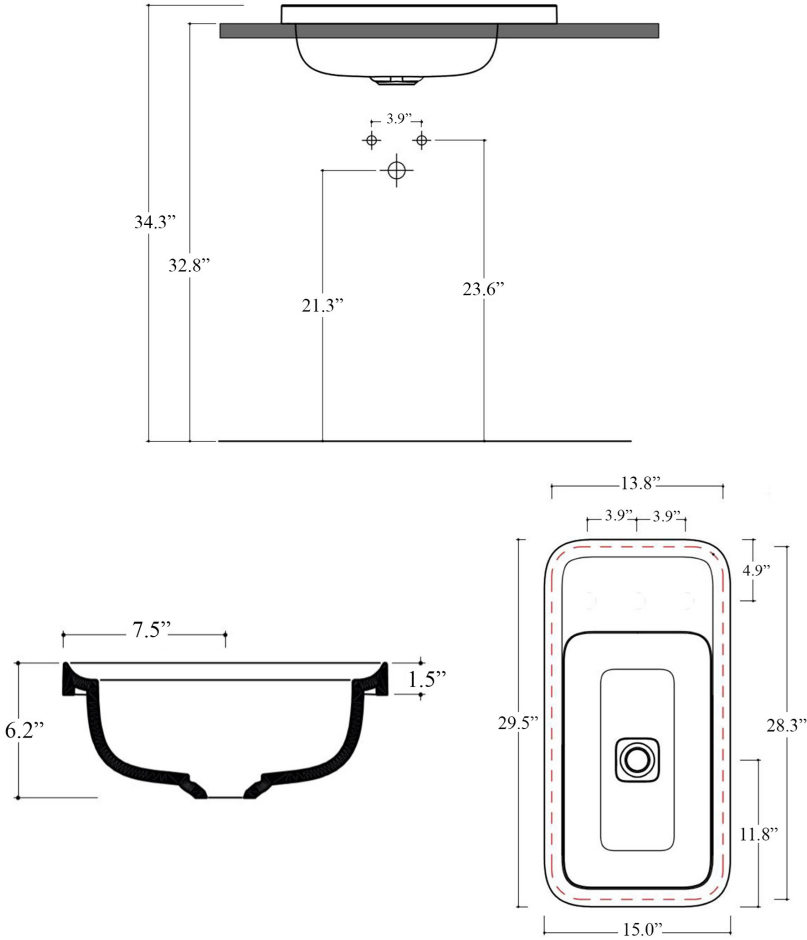

- Three Faucet Hole 4" Spread: Add to Reference "-4" (Ex. Cameo 75.38.03-4)
- Three Faucet Hole 8" Spread: Add to Reference "-8" (Ex. Cameo 75.38.03-8)

"nn" refers to the number of faucets holes

- Ex. Cameo 75.38.01 WG | Single Faucet Hole, Glossy White

Finishes:

-  Glossy White
-  Matte White
-  Glossy Black
-  Matte Black

* WS Bath Collections reserves the right to revise dimensions or information on this sheet without notice

| | | | |
|------------------------------|---------------------------------------|---|---|
| Collection Cameo | Model Cameo 75.38 - CML10 | Dimensions Metric <i>1 inch = 2.54 cm</i> <i>1 inch = 25.4 mm</i> |  1051 Lea Drive - Collegeville, PA 19426 Tel. 215 513 9400 - Fax 610 831 0215 www.ws bathcollections.com - info@ws bathcollections.com |
|------------------------------|---------------------------------------|---|---|

Collection |
Cameo

Model |
Cameo 75.38 - CML10

Dimensions Metric
1 inch = 2.54 cm
1 inch = 25.4 mm

WS[®] BATH COLLECTIONS
1051 Lea Drive - Collegeville, PA 19426
Tel. 215 513 9400 - Fax 610 831 0215
www.ws bathcollections.com - info@ws bathcollections.com

Bolts

Silicone (optional)

Collection
Cameo

Model |
Cameo 75.38 - CML10

Dimensions Metric
1 inch = 2.54 cm
1 inch = 25.4 mm

WS[®]

BATH
COLLECTIONS

1051 Lea Drive - Collegeville, PA 19426
Tel. 215 513 9400 - Fax 610 831 0215