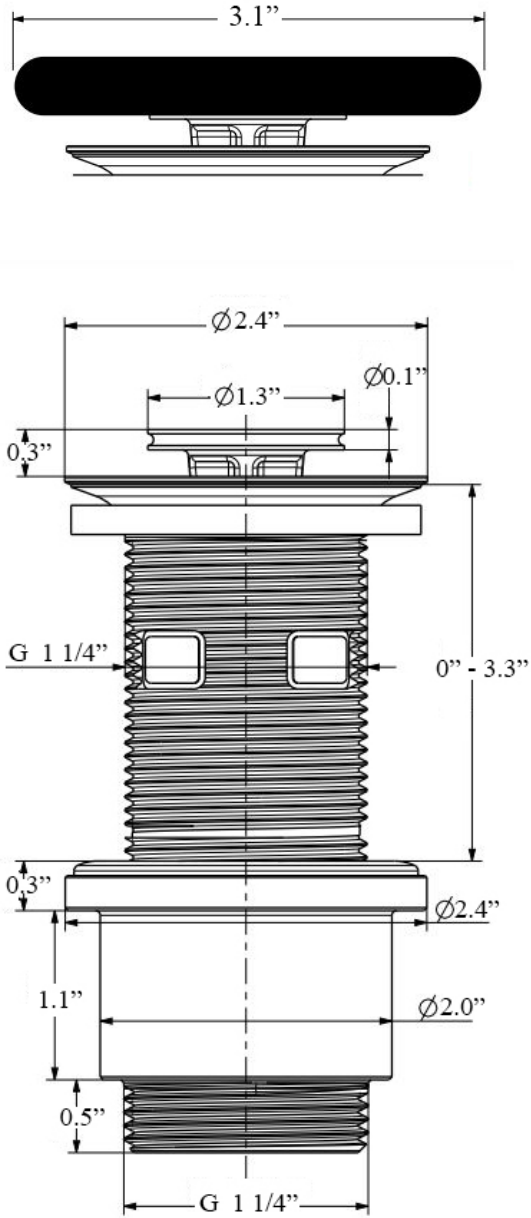

**Model |**  
Cameo PIL 800

Dimensions Metric

*1 inch = 2.54 cm*

*1 inch = 25.4 mm*

1051 Lea Drive - Collegeville, PA 19426  
Tel. 215 513 9400 - Fax 610 831 0215

[www.ws bathcollections.com](http://www.ws bathcollections.com) - [info@ws bathcollections.com](mailto:info@ws bathcollections.com)

Cameo PIL 800

\* WS Bath Collections reserves the right to revise dimensions or information on this sheet without notice

**Collection |**  
WSBC Drains and Traps

**Model |**  
Cameo PIL 800

Dimensions Metric  
1 inch = 2.54 cm  
1 inch = 25.4 mm