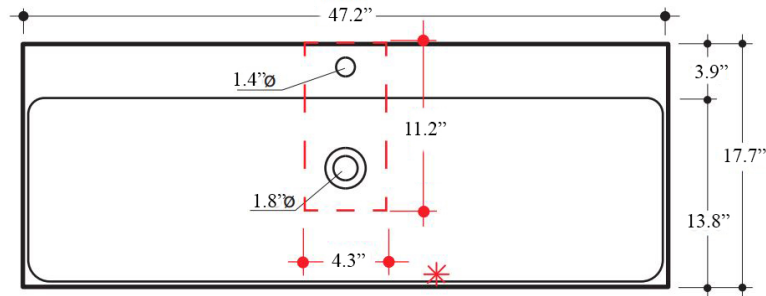

Collection Cento	Model Cento 3534+9252.31	Dimensions Metric <i>1 inch = 2.54 cm</i> <i>1 inch = 25.4 mm</i>	 1051 Lea Drive - Collegeville, PA 19426 Tel. 215 513 9400 - Fax 610 831 0215 www.ws bathcollections.com - info@ws bathcollections.com
------------------------------	--------------------------------------	--	---

* WS Bath Collections reserves the right to revise dimensions or information on this sheet without notice

Collection
Cento

Model |
Cento 3534

Dimensions Metric

1 inch = 2.54 cm
1 inch = 25.4 mm

WS[®]
BATH
COLLECTIONS

* WS Bath Collections reserves the right to revise dimensions or information on this sheet without notice

<p>Collection Cento</p>	<p>Model Cento 9252</p>	<p>Dimensions Metric 1 inch = 2.54 cm 1 inch = 25.4 mm</p>	 <p>1051 Lea Drive - Collegeville, PA 19426 Tel. 215 513 9400 - Fax 610 831 0215 www.ws bathcollections.com - info@ws bathcollections.com</p>
------------------------------------	--------------------------------------	--	---