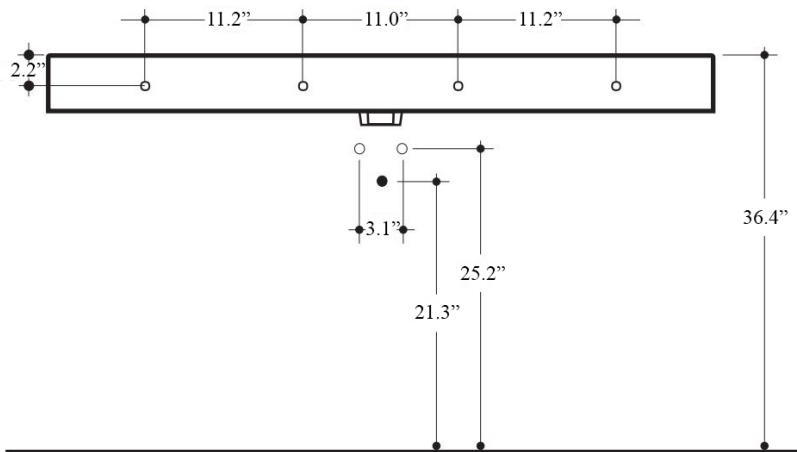

Related Items:

- WSBC 53991 | Push Waste Drain
- WSBC 53922 | Decorative Trap

Finishes:

-  Sink: Glossy White
-  Stand: Matte Black

SKU# | Options:

- Cento 3534+9252.31 | Bathroom Sink and Structure

* WS Bath Collections reserves the right to revise dimensions or information on this sheet without notice

Collection Cento	Model Cento 3534+9252.31	Dimensions Metric <i>1 inch = 2.54 cm</i> <i>1 inch = 25.4 mm</i>	 1051 Lea Drive - Collegeville, PA 19426 Tel. 215 513 9400 - Fax 610 831 0215 www.ws bathcollections.com - info@ws bathcollections.com
------------------------------	--------------------------------------	--	---

* WS Bath Collections reserves the right to revise dimensions or information on this sheet without notice

Collection
Cento

Model |
Cento 3534

Dimensions Metric

1 inch = 2.54 cm
1 inch = 25.4 mm

WS[®]
BATH
COLLECTIONS

* WS Bath Collections reserves the right to revise dimensions or information on this sheet without notice

<p>Collection Cento</p>	<p>Model Cento 9252</p>	<p>Dimensions Metric 1 inch = 2.54 cm 1 inch = 25.4 mm</p>	 <p>1051 Lea Drive - Collegeville, PA 19426 Tel. 215 513 9400 - Fax 610 831 0215 www.ws bathcollections.com - info@ws bathcollections.com</p>
------------------------------------	--------------------------------------	--	---