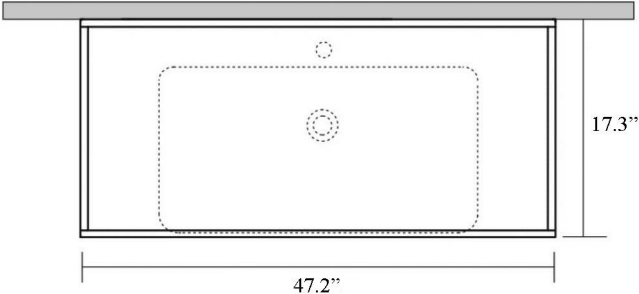

Note:
Sink diagram as show with stand is for illustration purposes only.
For detailed sink dimensions please refer to sink specs sheet as shown on page 1.

* WS Bath Collections reserves the right to revise dimensions or information on this sheet without notice

Collection Cento	Model | Cento 9252	Dimensions Metric 1 inch = 2.54 cm 1 inch = 25.4 mm	1051 Lea Drive - Collegeville, PA 19426 Tel. 215 513 9400 - Fax 610 831 0215 www.ws bathcollections.com - info@ws bathcollections.com