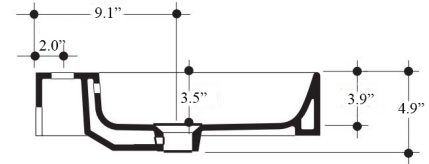

Related Items:

- WSBC 53991 | Push Waste Drain
- WSBC 53922 | Decorative Trap

Finishes:

-  Sink: Glossy White
-  Stand: Matte Black

SKU# | Options:

- Cento 3534+9252.31 | Bathroom Sink and Structure

* WS Bath Collections reserves the right to revise dimensions or information on this sheet without notice

Collection Cento	Model Cento 3534+9252.31	Dimensions Metric <i>1 inch = 2.54 cm</i> <i>1 inch = 25.4 mm</i>	 1051 Lea Drive - Collegeville, PA 19426 Tel. 215 513 9400 - Fax 610 831 0215 www.ws bathcollections.com - info@ws bathcollections.com
------------------------------	--------------------------------------	--	---

* WS Bath Collections reserves the right to revise dimensions or information on this sheet without notice

Collection
Cento

Model |
Cento 3534

Dimensions Metric

1 inch = 2.54 cm
1 inch = 25.4 mm

WS[®]
BATH
COLLECTIONS

* WS Bath Collections reserves the right to revise dimensions or information on this sheet without notice

<p>Collection Cento</p>	<p>Model Cento 9252</p>	<p>Dimensions Metric 1 inch = 2.54 cm 1 inch = 25.4 mm</p>	 <p>1051 Lea Drive - Collegeville, PA 19426 Tel. 215 513 9400 - Fax 610 831 0215 www.ws bathcollections.com - info@ws bathcollections.com</p>
------------------------------------	--------------------------------------	--	---