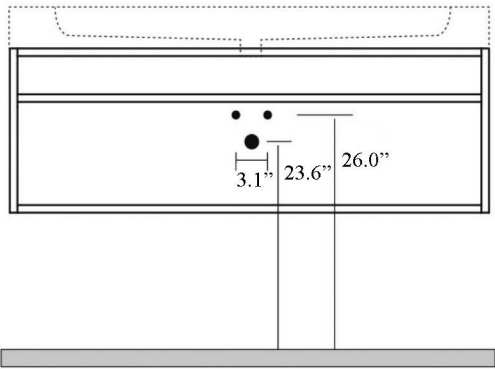

Note:
Sink diagram as show with stand is for illustration purposes only.
For detailed sink dimensions please refer to sink specs sheet as shown on page 1.

* WS Bath Collections reserves the right to revise dimensions or information on this sheet without notice

Collection Cento	Model | Cento 9252	Dimensions Metric 1 inch = 2.54 cm 1 inch = 25.4 mm	1051 Lea Drive - Collegeville, PA 19426 Tel. 215 513 9400 - Fax 610 831 0215 www.ws bathcollections.com - info@ws bathcollections.com