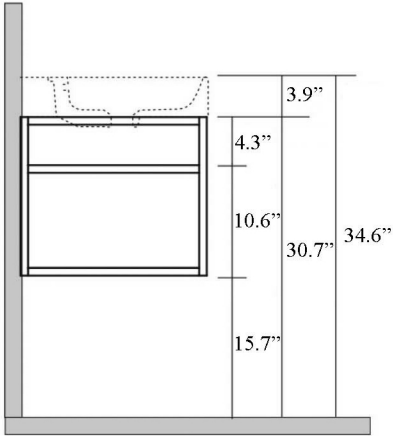

Note:
Sink diagram as show with stand is for illustration purposes only.
For detailed sink dimensions please refer to sink specs sheet as shown on page 1.

* WS Bath Collections reserves the right to revise dimensions or information on this sheet without notice

Collection Cento	Model | Cento 9252	Dimensions Metric 1 inch = 2.54 cm 1 inch = 25.4 mm	1051 Lea Drive - Collegeville, PA 19426 Tel. 215 513 9400 - Fax 610 831 0215 www.ws bathcollections.com - info@ws bathcollections.com