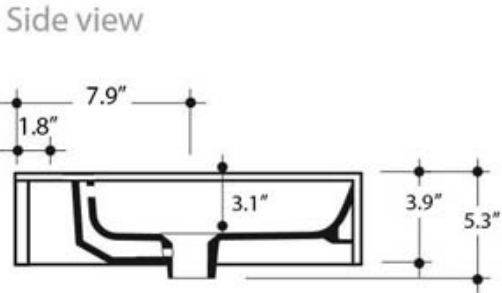

Collection Cento	Model Cento 3547	Dimensions Metric <i>1 inch = 2.54 cm</i> <i>1 inch = 25.4 mm</i>	 1051 Lea Drive - Collegeville, PA 19426 Tel. 215 513 9400 - Fax 610 831 0215 www.ws bathcollections.com - info@ws bathcollections.com
------------------------------	------------------------------	---	---

Side Not Glazed

* Lateral Space for Ceramic Shelf

Collection
Cento

Model |
Cento 3547

Dimensions Metric
1 inch = 2.54 cm
1 inch = 25.4 mm

1051 Lea Drive - Collegeville, PA 19426
Tel. 215 513 9400 - Fax 610 831 0215
www.ws bathcollections.com - info@ws bathcollections.com

Silicone (optional)

Collection
Cento

Model |
Cento 3547

Dimensions Metric
1 inch = 2.54 cm
1 inch = 25.4 mm

WS[®]
BATH
COLLECTIONS

1051 Lea Drive - Collegeville, PA 19426
Tel. 215 513 9400 - Fax 610 831 0215
www.ws bathcollections.com - info@ws bathcollections.com

Recommended ADA Installation

Note: ADA Compliant when installed in accordance with ADA guidelines

Collection
Cento

Model |
Cento 3547

Dimensions Metric

1 inch = 2.54 cm
1 inch = 25.4 mm

1051 Lea Drive - Collegeville, PA 19426
Tel. 215 513 9400 - Fax 610 831 0215
www.ws bathcollections.com - info@ws bathcollections.com