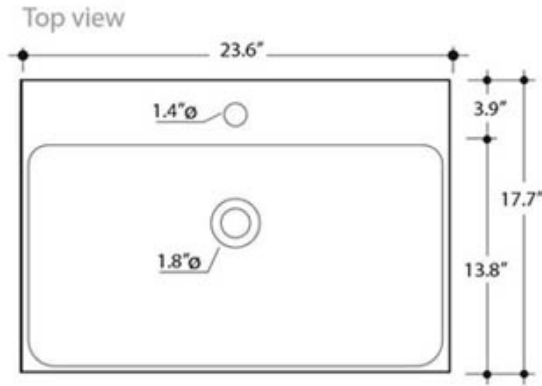

Collection Cento	Model Cento 3547	Dimensions Metric <i>1 inch = 2.54 cm</i> <i>1 inch = 25.4 mm</i>	 1051 Lea Drive - Collegeville, PA 19426 Tel. 215 513 9400 - Fax 610 831 0215 www.ws bathcollections.com - info@ws bathcollections.com
------------------------------	------------------------------	---	---

Side Not Glazed

* Lateral Space for Ceramic Shelf

Collection
Cento

Model |
Cento 3547

Dimensions Metric
1 inch = 2.54 cm
1 inch = 25.4 mm

1051 Lea Drive - Collegeville, PA 19426
Tel. 215 513 9400 - Fax 610 831 0215
www.ws bathcollections.com - info@ws bathcollections.com

Silicone (optional)

Collection
Cento

Model |
Cento 3547

Dimensions Metric
1 inch = 2.54 cm
1 inch = 25.4 mm

WS[®]
BATH
COLLECTIONS

1051 Lea Drive - Collegeville, PA 19426
Tel. 215 513 9400 - Fax 610 831 0215
www.ws bathcollections.com - info@ws bathcollections.com

Recommended ADA Installation

Note: ADA Compliant when installed in accordance with ADA guidelines

Collection
Cento

Model |
Cento 3547

Dimensions Metric

1 inch = 2.54 cm
1 inch = 25.4 mm

1051 Lea Drive - Collegeville, PA 19426
Tel. 215 513 9400 - Fax 610 831 0215
www.ws bathcollections.com - info@ws bathcollections.com