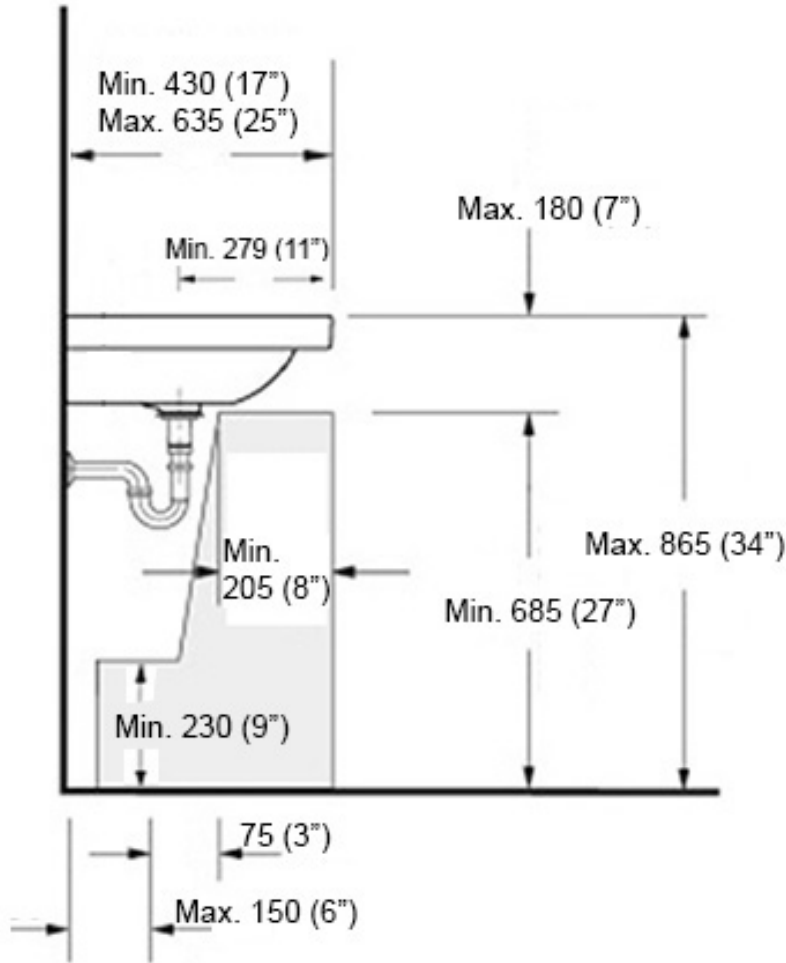

Collection Cento	Model Cento 3547	Dimensions Metric <i>1 inch = 2.54 cm</i> <i>1 inch = 25.4 mm</i>	 1051 Lea Drive - Collegeville, PA 19426 Tel. 215 513 9400 - Fax 610 831 0215 www.ws bathcollections.com - info@ws bathcollections.com
------------------------------	------------------------------	---	---

Silicone (optional)

Collection
Cento

Model |
Cento 3547

Dimensions Metric
1 inch = 2.54 cm
1 inch = 25.4 mm

WS[®]
BATH
COLLECTIONS

1051 Lea Drive - Collegeville, PA 19426
Tel. 215 513 9400 - Fax 610 831 0215
www.ws bathcollections.com - info@ws bathcollections.com

Recommended ADA Installation

Note: ADA Compliant when installed in accordance with ADA guidelines

Collection
Cento

Model |
Cento 3547

Dimensions Metric

1 inch = 2.54 cm
1 inch = 25.4 mm

1051 Lea Drive - Collegeville, PA 19426
Tel. 215 513 9400 - Fax 610 831 0215
www.ws bathcollections.com - info@ws bathcollections.com