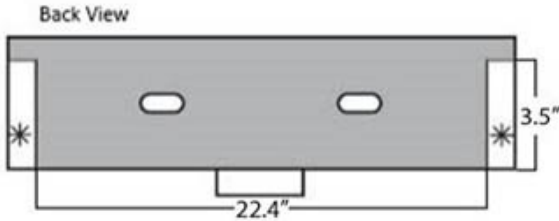

Collection Cento	Model Cento 3547	Dimensions Metric <i>1 inch = 2.54 cm</i> <i>1 inch = 25.4 mm</i>	 1051 Lea Drive - Collegeville, PA 19426 Tel. 215 513 9400 - Fax 610 831 0215 www.ws bathcollections.com - info@ws bathcollections.com
------------------------------	------------------------------	---	---

Side Not Glazed

* Lateral Space for Ceramic Shelf

Collection
Cento

Model |
Cento 3547

Dimensions Metric
1 inch = 2.54 cm
1 inch = 25.4 mm

1051 Lea Drive - Collegeville, PA 19426
Tel. 215 513 9400 - Fax 610 831 0215
www.ws bathcollections.com - info@ws bathcollections.com