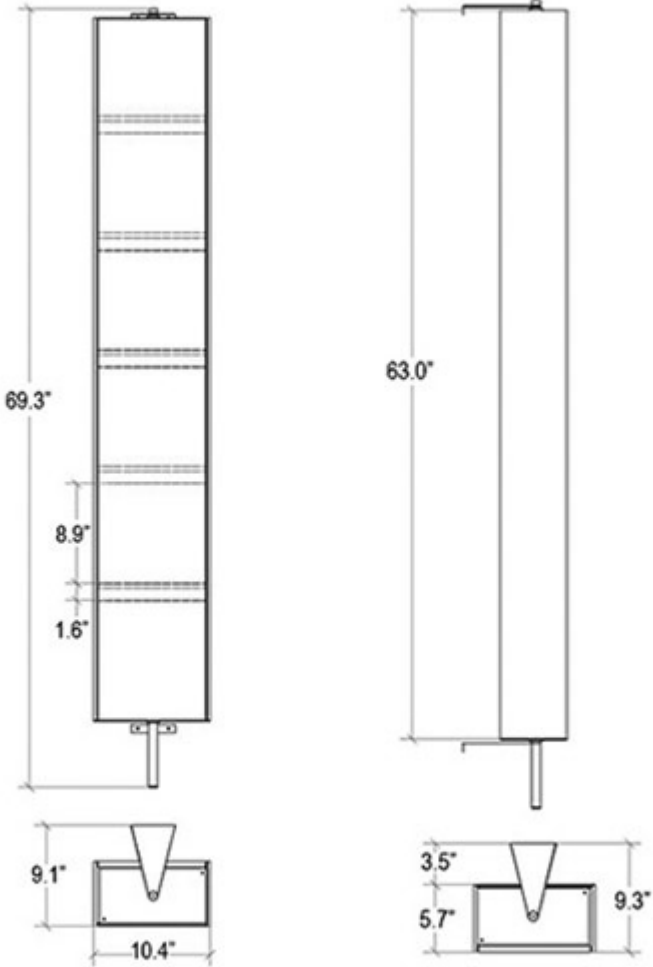

Product Specs Sheets

Collection
Ciacole

Model |
Ciacole 8059

Dimensions Metric
1 inch = 2.54 cm
1 inch = 25.4 mm

1051 Lea Drive - Collegeville, PA 19426
Tel. 215 513 9400 - Fax 610 831 0215
www.ws bathcollections.com - info@ws bathcollectins.com