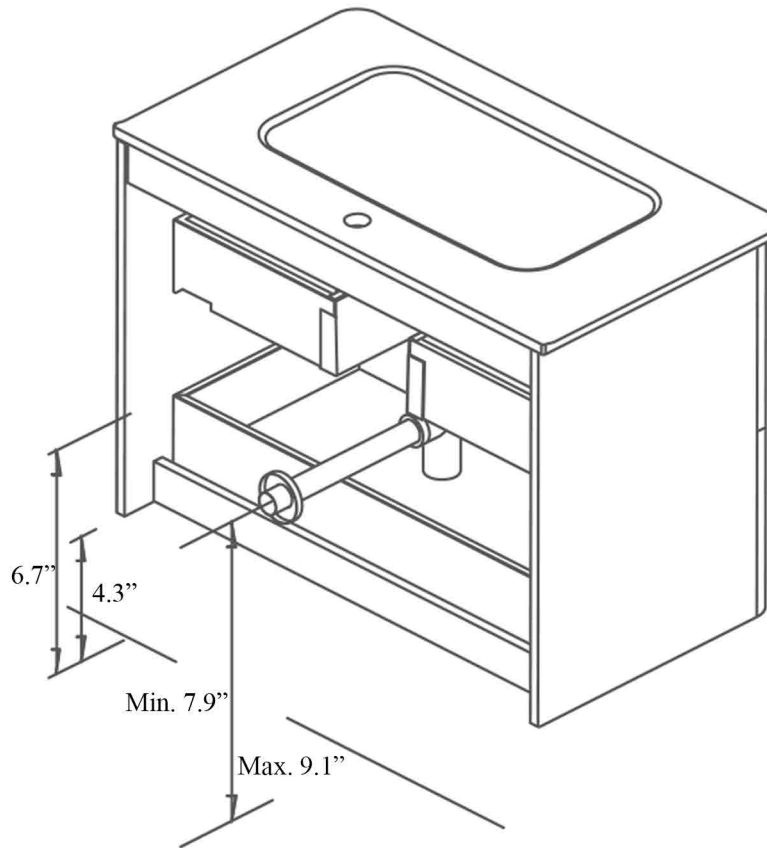

## Technical information

STRUCTURE	MDF board in 5/8 in. continuous wrapping in 2D / Cyclum Process.
FRONT	MDF board in 5/8 in. continuous wrapping in 2D / Cyclum Process.
HANDLE	Metallic bright chrome finish.
DRAWER	Drawers made in mokka textile poly laminate coated board with hidden partial extraction runners with soft close system. Lower drawer useful space (width x height x depth): 27 <sup>15/16</sup> x 4 <sup>5/16</sup> x 12 <sup>3/4</sup> in.
WALL HANGING BRACKET	Hidden hanging bracket of directly assembled with great resistance and depth regulations.
LEGS	Metallic in bright chrome finish. (optional)
PIPE DEPTH	Pipe depth 2 <sup>3/4</sup> in.

Collection  
Concert

Model |  
Concert 100

Dimensions Metric  
1 inch = 2.54 cm  
1 inch = 25.4 mm

**WS**<sup>®</sup>  
BATH  
COLLECTIONS

1051 Lea Drive - Collegeville, PA 19426  
Tel. 215 513 9400 - Fax 610 831 0215

[www.ws bathcollections.com](http://www.ws bathcollections.com) - [info@ws bathcollections.com](mailto:info@ws bathcollections.com)

ES

EN

Las cotas indicadas en los dibujos son en función de la altura de la pata del conjunto, en caso de que el mueble vaya suspendido y esta altura no se respete, dichas cotas también variarán.

Dimensions indicated in the drawing are based on the level of the whole leg, in case of wall hanging the furniture dimensions also may vary.

Collection  
Concert

Model  
Concert 100

Dimensions Metric

1 inch = 2.54 cm  
1 inch = 25.4 mm