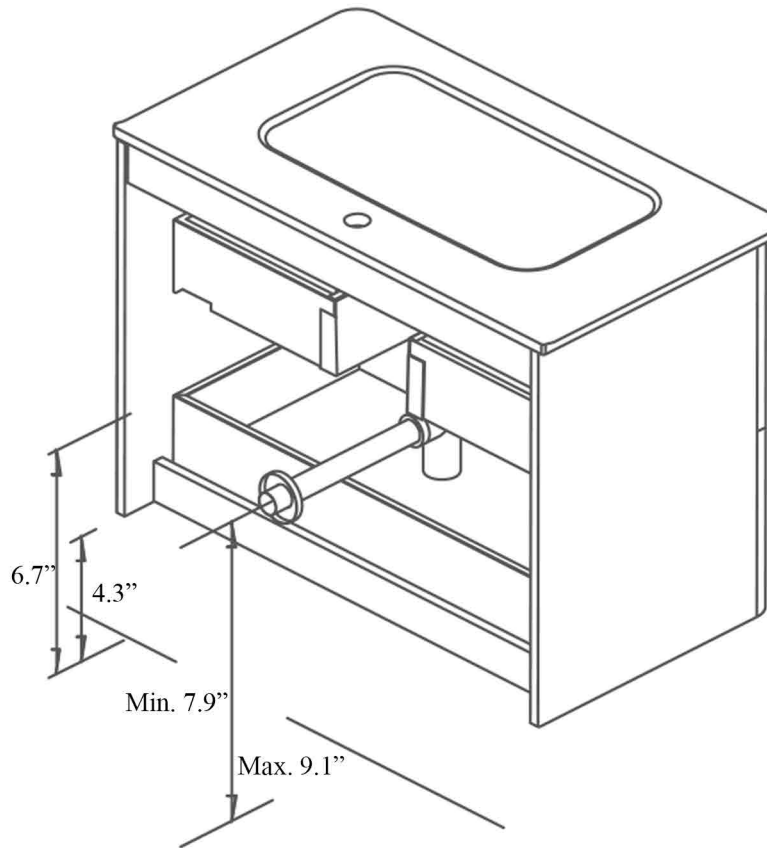

Technical features

Technical drawing	Name	Material	Colour	Ref.
	BEAUTY			Gloss White
	CONCERT 2 Drawers	  	  	Nordic Oak Samara Ash Gloss White
	LEGS			Chrome

Technical information

STRUCTURE	MDF board in 5/8 in. continous wrapping in 2D / Cyclum Process.
FRONT	MDF board in 5/8 in. continous wrapping in 2D / Cyclum Process.
HANDLE	Metallic bright chrome finish.
DRAWER	Drawers made in mokka textile poly laminate coated board with hidden parcial extraction runners with soft close system. Lowerdrawer useful space (widthxhighxdepth): 27 ^{15/16} x 4 ^{5/16} x 12 ^{3/4} in.
WALL HANGING BRACKET	Hidden hanging bracket of directly assembled with great resistance and depth regulations.
LEGS	Metallic in bright chrome finish. (optional)
PIPE DEPTH	Pipe depth 2 ^{3/4} in.

Collection
Concert

Model |
Concert 80

Dimensions Metric

1 inch = 2.54 cm
1 inch = 25.4 mm

WS[®]
BATH
COLLECTIONS

1051 Lea Drive - Collegeville, PA 19426
Tel. 215 513 9400 - Fax 610 831 0215

www.ws bathcollections.com - info@ws bathcollections.com

ES

EN

Las cotas indicadas en los dibujos son en función de la altura de la pata del conjunto, en caso de que el mueble vaya suspendido y esta altura no se respete, dichas cotas también variarán.

Dimensions indicated in the drawing are based on the level of the whole leg, in case of wall hanging the furniture dimensions also may vary.

Collection
Murano

Model |
Murano 80

Dimensions Metric
1 inch = 2.54 cm
1 inch = 25.4 mm

WS[®]
BATH
COLLECTIONS

1051 Lea Drive - Collegeville, PA 19426
Tel. 215 513 9400 - Fax 610 831 0215
www.ws bathcollections.com - info@ws bathcollections.com