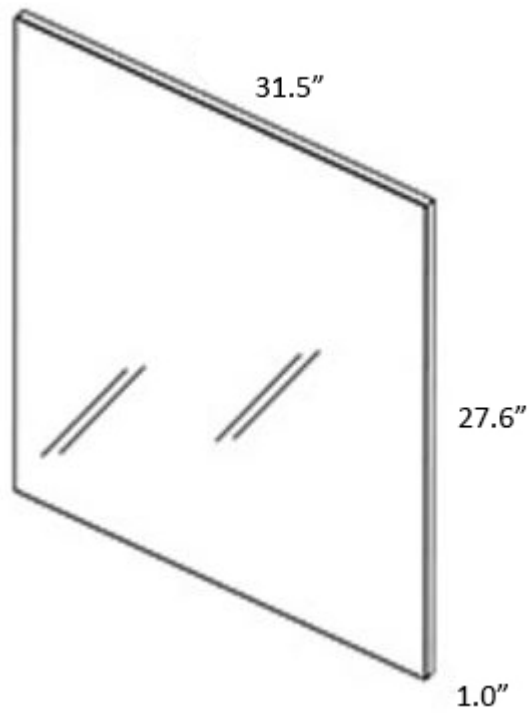

Technical features

Technical drawing	Name	Material	Colour	Ref.
	BEAUTY			Gloss White
	CONCERT 2 Drawers	  	  	Nordic Oak Samara Ash Gloss White
	LEGS			Chrome

Technical information

STRUCTURE	MDF board in 5/8 in. continous wrapping in 2D / Cyclum Process.
FRONT	MDF board in 5/8 in. continous wrapping in 2D / Cyclum Process.
HANDLE	Metallic bright chrome finish.
DRAWER	Drawers made in mokka textile poly laminate coated board with hidden parcial extraction runners with soft close system. Lowerdrawer useful space (widthxhighxdepth): 27 ^{15/16} x 4 ^{5/16} x 12 ^{3/4} in.
WALL HANGING BRACKET	Hidden hanging bracket of directly assembled with great resistance and depth regulations.
LEGS	Metallic in bright chrome finish. (optional)
PIPE DEPTH	Pipe depth 2 ^{3/4} in.

ES

EN

Las cotas indicadas en los dibujos son en función de la altura de la pata del conjunto, en caso de que el mueble vaya suspendido y esta altura no se respete, dichas cotas también variarán.

Dimensions indicated in the drawing are based on the level of the whole leg, in case of wall hanging the furniture dimensions also may vary.

Collection
Concert

Model
Concert 80

Dimensions Metric

1 inch = 2.54 cm
1 inch = 25.4 mm

1051 Lea Drive - Collegetown, PA 19426
Tel. 215 513 9400 - Fax 610 831 0215
www.ws bathcollections.com - info@ws bathcollections.com

Collection
Murano

Model |
Murano 80

Dimensions Metric
1 inch = 2.54 cm
1 inch = 25.4 mm

WS[®]
BATH
COLLECTIONS

1051 Lea Drive - Collegeville, PA 19426
Tel. 215 513 9400 - Fax 610 831 0215
www.ws bathcollections.com - info@ws bathcollections.com