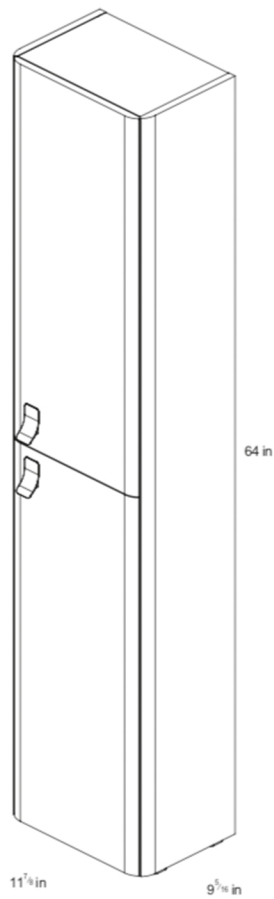

Technical features / Características técnicas

Name Nombre	Material Material	Colour Color	Ref.
			Nordic Oak
CONCERT 2 Doors 2 Puertas	 		Samara Ash
			Gloss White

Technical information / Información técnica

STRUCTURE	MDF board in 58 in. continous wrapping in 2D/ Cyclum Process.
FRONT	MDF board in 58 in. continous wrapping in 2D/ Cyclum Process.
HANDLE	Metallic bright chrome finish.
INTERNAL DISRTIBUTION	2 mobile wooden shelves and 1 fixed wooden shelf.
HINGE	105° opening, Ø1 3/8 in. cap, easy assembly and soft close system.

Collection
Concert

Model |
Concert Column

Dimensions Metric

1 inch = 2.54 cm
1 inch = 25.4 mm

WS®
BATH
COLLECTIONS

1051 Lea Drive - Collegeville, PA 19426
Tel. 215 513 9400 - Fax 610 831 0215

www.ws bathcollections.com - info@ws bathcollections.com