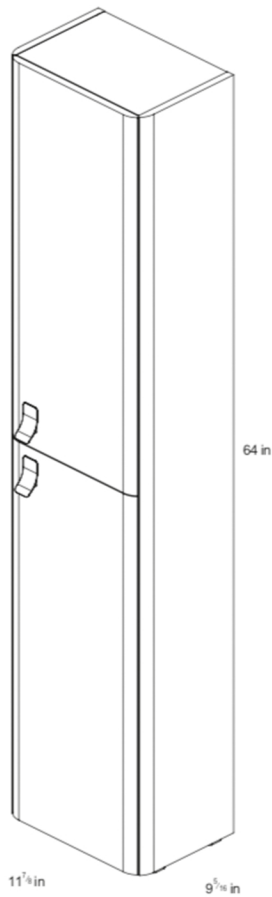

Technical features / Características técnicas

Name Nombre	Material Material	Colour Color	Ref.
			Nordic Oak
CONCERT 2 Doors 2 Puertas	   		Samara Ash
			Gloss White

Technical information / Información técnica

STRUCTURE	MDF board in 5/8 in. continuous wrapping in 2D/ Cyclum Process.
FRONT	MDF board in 5/8 in. continuous wrapping in 2D/ Cyclum Process.
HANDLE	Metallic bright chrome finish.
INTERNAL DISTRIBUTION	2 mobile wooden shelves and 1 fixed wooden shelf.
HINGE	105° opening, Ø1 3/8 in. cap, easy assembly and soft close system.

Collection
Concert

Model |
Concert Column

Dimensions Metric

1 inch = 2.54 cm
1 inch = 25.4 mm

WS®
BATH
COLLECTIONS

1051 Lea Drive - Collegeville, PA 19426
Tel. 215 513 9400 - Fax 610 831 0215

www.ws bathcollections.com - info@ws bathcollections.com