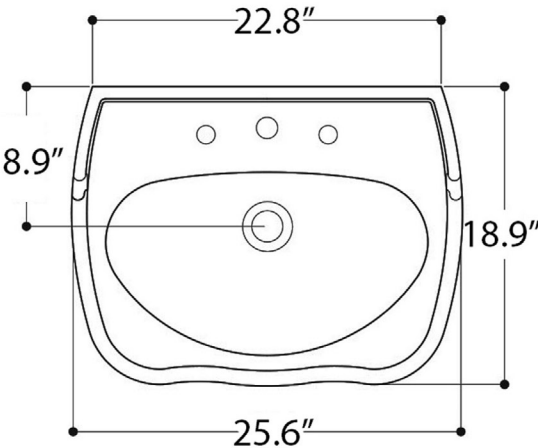

Finishes:

 Glossy White

SKU# | Options:

- Contea 64.01 | Single Faucet Hole
- Contea 64.03 | Three Faucet Holes

\* WS Bath Collections reserves the right to revise dimensions or information on this sheet without notice

<b>Collection  </b> Contea	<b>Model  </b> Contea 64 - 0603101	Dimensions Metric <i>1 inch = 2.54 cm</i> <i>1 inch = 25.4 mm</i>	 1051 Lea Drive - Collegeville, PA 19426 Tel. 215 513 9400 - Fax 610 831 0215 <a href="http://www.ws bathcollections.com">www.ws bathcollections.com</a> - <a href="mailto:info@ws bathcollections.com">info@ws bathcollections.com</a>
-------------------------------	---------------------------------------	---	---

Contea 64 - 0603101

**Collection |**  
Contea

**Model |**  
Contea 64 - 0603101

Dimensions Metric  
*1 inch = 2.54 cm*  
*1 inch = 25.4 mm*

1051 Lea Drive - Collegeville, PA 19426  
Tel. 215 513 9400 - Fax 610 831 0215  
[www.ws bathcollections.com](http://www.ws bathcollections.com) - [info@ws bathcollections.com](mailto:info@ws bathcollections.com)

### Vessel/ countertop installation

Bolts

Silicone (*optional*)

Collection  
Contea

Model |  
Contea 64 - 0603101

Dimensions Metric  
*1 inch = 2.54 cm*  
*1 inch = 25.4 mm*

**WS**<sup>®</sup>  
**BATH**  
**COLLECTIONS**