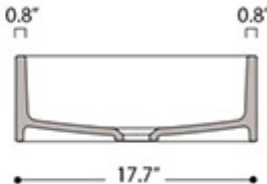

* WS Bath Collections reserves the right to revise dimensions or information on this sheet without notice

Collection |
Cosa

Model |
Cosa 100C - 86410

Dimensions Metric

1 inch = 2.54 cm

1 inch = 25.4 mm

1051 Lea Drive - Collegeville, PA 19426
Tel. 215 513 9400 - Fax 610 831 0215

www.ws bathcollections.com - info@ws bathcollections.com

Collection
Cosa

Model |
Cosa 100C - 86410

Dimensions Metric
1 inch = 2.54 cm
1 inch = 25.4 mm

1051 Lea Drive - Collegeville, PA 19426
Tel. 215 513 9400 - Fax 610 831 0215
www.ws bathcollections.com - info@ws bathcollections.com

Bolts

Silicone (optional)

Collection
Cosa

Model |
Cosa 100C - 86410

Dimensions Metric
1 inch = 2.54 cm
1 inch = 25.4 mm

WS[®]
BATH
COLLECTIONS

1051 Lea Drive - Collegeville, PA 19426
Tel. 215 513 9400 - Fax 610 831 0215
www.ws bathcollections.com - info@ws bathcollections.com