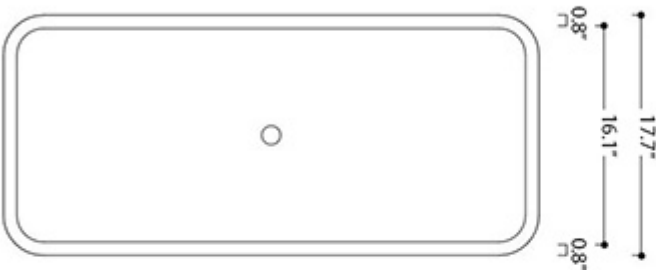

* WS Bath Collections reserves the right to revise dimensions or information on this sheet without notice

Collection |
Cosa

Model |
Cosa 100C - 86410

Dimensions Metric

1 inch = 2.54 cm

1 inch = 25.4 mm

1051 Lea Drive - Collegeville, PA 19426
Tel. 215 513 9400 - Fax 610 831 0215

www.ws bathcollections.com - info@ws bathcollections.com

Collection
Cosa

Model |
Cosa 100C - 86410

Dimensions Metric
1 inch = 2.54 cm
1 inch = 25.4 mm

1051 Lea Drive - Collegeville, PA 19426
Tel. 215 513 9400 - Fax 610 831 0215
www.ws bathcollections.com - info@ws bathcollections.com

Bolts

Silicone (optional)

Collection
Cosa

Model |
Cosa 100C - 86410

Dimensions Metric
1 inch = 2.54 cm
1 inch = 25.4 mm

WS[®]
BATH
COLLECTIONS

1051 Lea Drive - Collegeville, PA 19426
Tel. 215 513 9400 - Fax 610 831 0215
www.ws bathcollections.com - info@ws bathcollections.com