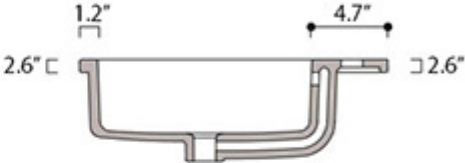

Related Items:

- WSBC 53991 | Push Waste Drain
- WSBC 53922 | Decorative Trap

SKU# | Options:

- Cosa 48I.01 WG | Single Faucet Hole, Glossy White
- Cosa 48I.03 WG | Three Faucet Holes, Glossy White
- Cosa 48I.01 WM | Single Faucet Hole, Matte White
- Cosa 48I.03 WM | Three Faucet Holes, Matte White
- Cosa 48I.01 BM | Single Faucet Hole, Matte Black
- Cosa 48I.03 BM | Three Faucet Holes, Matte Black

Finishes:

-  Glossy White
-  Matte White
-  Matte Black

* WS Bath Collections reserves the right to revise dimensions or information on this sheet without notice

Collection Cosa	Model Cosa 48I - 86100	Dimensions Metric <i>1 inch = 2.54 cm</i> <i>1 inch = 25.4 mm</i>	 1051 Lea Drive - Collegeville, PA 19426 Tel. 215 513 9400 - Fax 610 831 0215 www.ws bathcollections.com - info@ws bathcollections.com
-----------------------------	------------------------------------	---	---

Collection
Cosa

Model |
Cosa 48I - 86100

Dimensions Metric
1 inch = 2.54 cm
1 inch = 25.4 mm

1051 Lea Drive - Collegeville, PA 19426
Tel. 215 513 9400 - Fax 610 831 0215
www.ws bathcollections.com - info@ws bathcollections.com

Silicone (optional)

Collection
Cosa

Model |
Cosa 48I - 86100

Dimensions Metric
1 inch = 2.54 cm
1 inch = 25.4 mm

WS[®]
BATH
COLLECTIONS

1051 Lea Drive - Collegeville, PA 19426
Tel. 215 513 9400 - Fax 610 831 0215
www.ws bathcollections.com - info@ws bathcollections.com