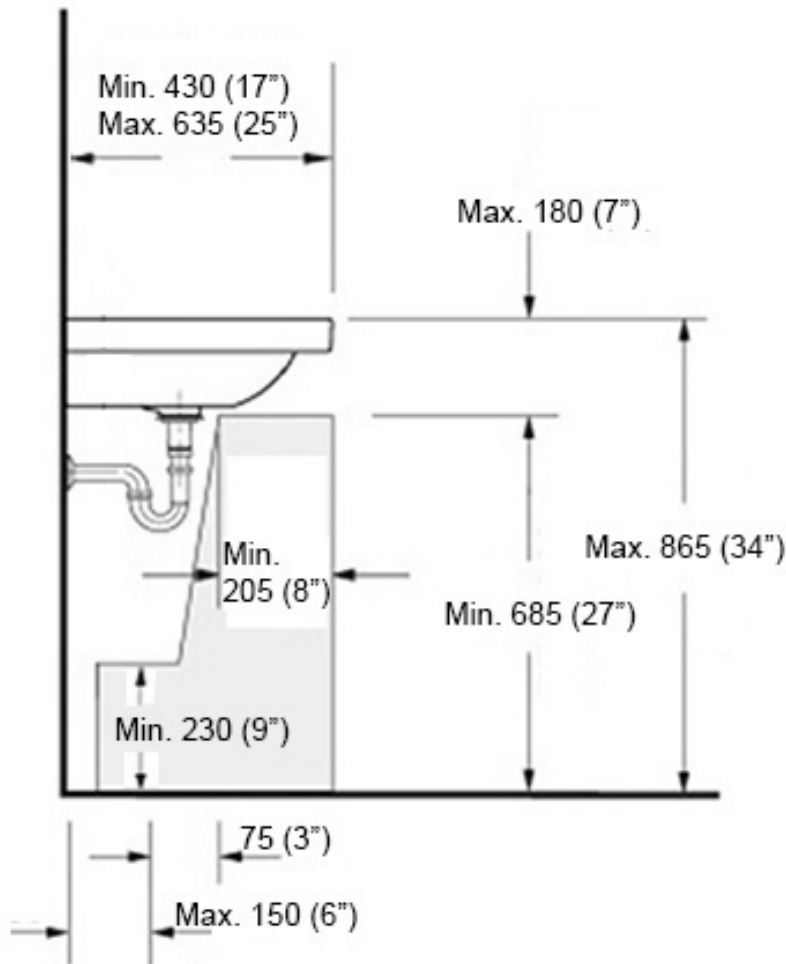

Finishes:

-  Glossy White
-  Matte White
-  Matte Black

* WS Bath Collections reserves the right to revise dimensions or information on this sheet without notice

Collection Cosa	Model Cosa 48I - 86100	Dimensions Metric <i>1 inch = 2.54 cm</i> <i>1 inch = 25.4 mm</i>	 1051 Lea Drive - Collegeville, PA 19426 Tel. 215 513 9400 - Fax 610 831 0215 www.ws bathcollections.com - info@ws bathcollections.com
-----------------------------	------------------------------------	---	---

Collection
Cosa

Model |
Cosa 48I - 86100

Dimensions Metric
1 inch = 2.54 cm
1 inch = 25.4 mm

1051 Lea Drive - Collegeville, PA 19426
Tel. 215 513 9400 - Fax 610 831 0215
www.ws bathcollections.com - info@ws bathcollections.com

Silicone (optional)

Collection
Cosa

Model |
Cosa 48I - 86100

Dimensions Metric
1 inch = 2.54 cm
1 inch = 25.4 mm

WS[®]
BATH
COLLECTIONS

1051 Lea Drive - Collegeville, PA 19426
Tel. 215 513 9400 - Fax 610 831 0215
www.ws bathcollections.com - info@ws bathcollections.com

Recommended ADA Installation

Note: ADA Compliant when installed in accordance with ADA guidelines

Collection
Recommended
ADA Installation

Model |
ADA Bathroom Sinks

Dimensions Metric

1 inch = 2.54 cm
1 inch = 25.4 mm