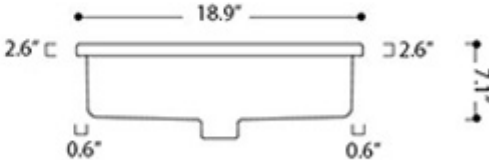

Finishes:

-  Glossy White
-  Matte White
-  Matte Black

* WS Bath Collections reserves the right to revise dimensions or information on this sheet without notice

Collection Cosa	Model Cosa 48I - 86100	Dimensions Metric <i>1 inch = 2.54 cm</i> <i>1 inch = 25.4 mm</i>	 1051 Lea Drive - Collegeville, PA 19426 Tel. 215 513 9400 - Fax 610 831 0215 www.ws bathcollections.com - info@ws bathcollections.com
-----------------------------	------------------------------------	---	---

Collection
Cosa

Model |
Cosa 48I - 86100

Dimensions Metric
1 inch = 2.54 cm
1 inch = 25.4 mm

1051 Lea Drive - Collegeville, PA 19426
Tel. 215 513 9400 - Fax 610 831 0215
www.ws bathcollections.com - info@ws bathcollections.com

Silicone (optional)

Collection
Cosa

Model |
Cosa 48I - 86100

Dimensions Metric
1 inch = 2.54 cm
1 inch = 25.4 mm

WS[®]
BATH
COLLECTIONS

1051 Lea Drive - Collegeville, PA 19426
Tel. 215 513 9400 - Fax 610 831 0215
www.ws bathcollections.com - info@ws bathcollections.com