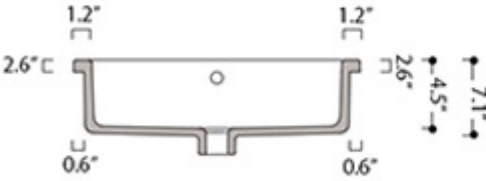

Related Items:

- WSBC 53991 | Push Waste Drain
- WSBC 53922 | Decorative Trap

SKU# | Options:

- Cosa 48I.01 WG | Single Faucet Hole, Glossy White
- Cosa 48I.03 WG | Three Faucet Holes, Glossy White
- Cosa 48I.01 WM | Single Faucet Hole, Matte White
- Cosa 48I.03 WM | Three Faucet Holes, Matte White
- Cosa 48I.01 BM | Single Faucet Hole, Matte Black
- Cosa 48I.03 BM | Three Faucet Holes, Matte Black

Finishes:

-  Glossy White
-  Matte White
-  Matte Black

* WS Bath Collections reserves the right to revise dimensions or information on this sheet without notice

Collection Cosa	Model Cosa 48I - 86100	Dimensions Metric <i>1 inch = 2.54 cm</i> <i>1 inch = 25.4 mm</i>	 1051 Lea Drive - Collegeville, PA 19426 Tel. 215 513 9400 - Fax 610 831 0215 www.ws bathcollections.com - info@ws bathcollections.com
-----------------------------	------------------------------------	---	---

Collection
Cosa

Model |
Cosa 48I - 86100

Dimensions Metric
1 inch = 2.54 cm
1 inch = 25.4 mm

1051 Lea Drive - Collegeville, PA 19426
Tel. 215 513 9400 - Fax 610 831 0215
www.ws bathcollections.com - info@ws bathcollections.com

Silicone (optional)

Collection
Cosa

Model |
Cosa 48I - 86100

Dimensions Metric
1 inch = 2.54 cm
1 inch = 25.4 mm

WS[®]
BATH
COLLECTIONS

1051 Lea Drive - Collegeville, PA 19426
Tel. 215 513 9400 - Fax 610 831 0215
www.ws bathcollections.com - info@ws bathcollections.com