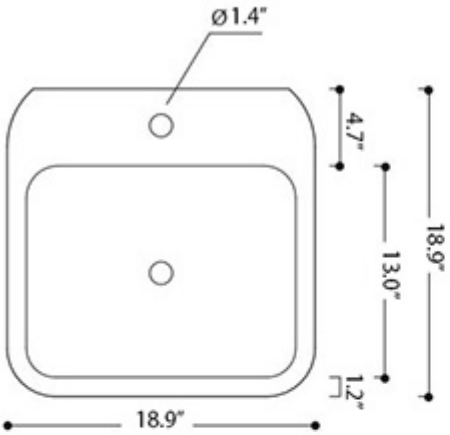

Finishes:

-  Glossy White
-  Matte White
-  Matte Black

* WS Bath Collections reserves the right to revise dimensions or information on this sheet without notice

Collection Cosa	Model Cosa 48I - 86100	Dimensions Metric <i>1 inch = 2.54 cm</i> <i>1 inch = 25.4 mm</i>	 1051 Lea Drive - Collegeville, PA 19426 Tel. 215 513 9400 - Fax 610 831 0215 www.ws bathcollections.com - info@ws bathcollections.com
-----------------------------	------------------------------------	---	---

Collection
Cosa

Model |
Cosa 48I - 86100

Dimensions Metric
1 inch = 2.54 cm
1 inch = 25.4 mm

1051 Lea Drive - Collegeville, PA 19426
Tel. 215 513 9400 - Fax 610 831 0215
www.ws bathcollections.com - info@ws bathcollections.com

Silicone (optional)

Collection
Cosa

Model |
Cosa 48I - 86100

Dimensions Metric
1 inch = 2.54 cm
1 inch = 25.4 mm

WS[®]
BATH
COLLECTIONS

1051 Lea Drive - Collegeville, PA 19426
Tel. 215 513 9400 - Fax 610 831 0215
www.ws bathcollections.com - info@ws bathcollections.com

Recommended ADA Installation

Note: ADA Compliant when installed in accordance with ADA guidelines

Collection
Recommended
ADA Installation

Model |
ADA Bathroom Sinks

Dimensions Metric

1 inch = 2.54 cm
1 inch = 25.4 mm