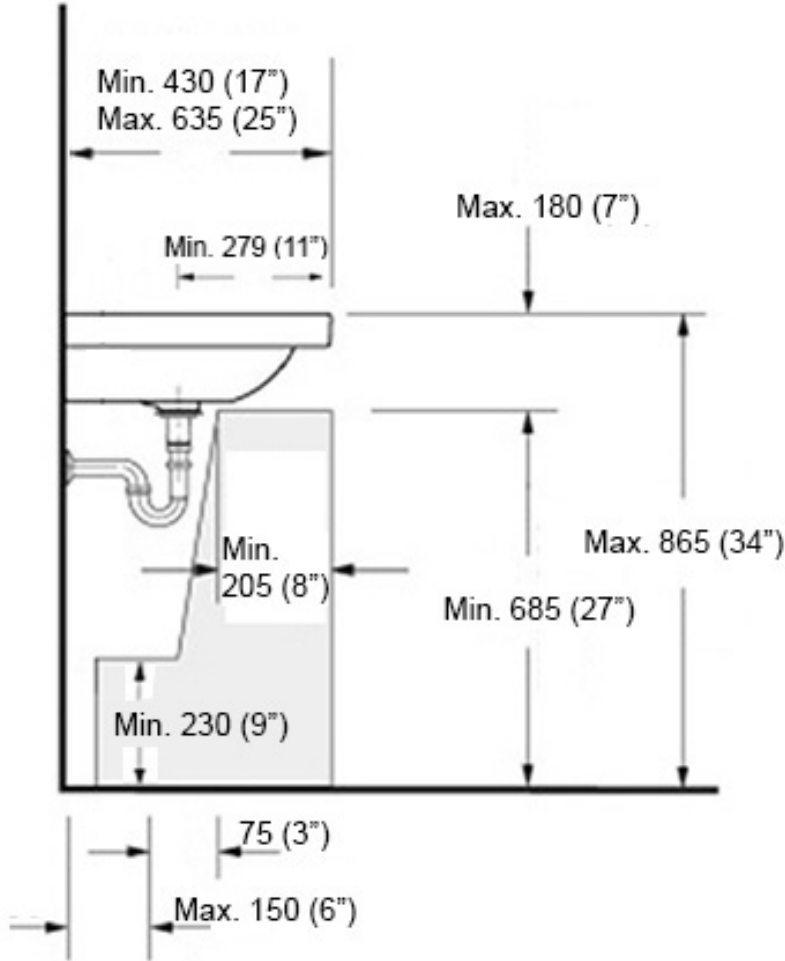

Product Specs Sheets

Cosa 48S - 86101

Collection
Cosa

Model |
Cosa 48S - 86101

Dimensions Metric

1 inch = 2.54 cm

1 inch = 25.4 mm

WS[®]
BATH
COLLECTIONS

Matte White
WSBC 53991.26

Matte Black
WSBC 53991.22

MOUNTING HARDWARE

Wall-mount installation

Vessel/ countertop installation

Bolts

Silicone (optional)

Collection
Cosa

Model |
Cosa 48S - 86101

Dimensions Metric
1 inch = 2.54 cm
1 inch = 25.4 mm

WS[®]
BATH
COLLECTIONS

1051 Lea Drive - Collegeville, PA 19426
Tel. 215 513 9400 - Fax 610 831 0215
www.ws bathcollections.com - info@ws bathcollections.com

Recommended ADA Installation

Note: ADA Compliant when installed in accordance with ADA guidelines

Collection Cosa	Model Cosa 48S - 86101	Dimensions Metric <i>1 inch = 2.54 cm</i> <i>1 inch = 25.4 mm</i>	 1051 Lea Drive - Collegeville, PA 19426 Tel. 215 513 9400 - Fax 610 831 0215 www.ws bathcollections.com - info@ws bathcollections.com
---------------------------	------------------------------------	---	---