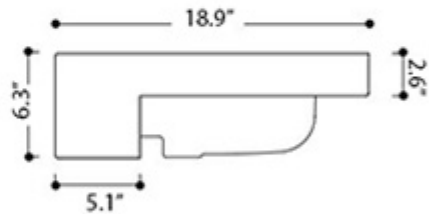

Finishes:

-  Glossy White
-  Matte White
-  Matte Black

* WS Bath Collections reserves the right to revise dimensions or information on this sheet without notice

Collection Cosa	Model Cosa 48S - 86101	Dimensions Metric <i>1 inch = 2.54 cm</i> <i>1 inch = 25.4 mm</i>	 1051 Lea Drive - Collegeville, PA 19426 Tel. 215 513 9400 - Fax 610 831 0215 www.ws bathcollections.com - info@ws bathcollections.com
-----------------------------	------------------------------------	---	---

Product Specs Sheets

Cosa 48S - 86101

Collection
Cosa

Model |
Cosa 48S - 86101

Dimensions Metric

1 inch = 2.54 cm

1 inch = 25.4 mm

WS[®]
BATH
COLLECTIONS

Model |
Cosa 48S - 86101

Dimensions Metric
1 inch = 2.54 cm
1 inch = 25.4 mm

WS[®]
BATH
COLLECTIONS

1051 Lea Drive - Collegeville, PA 19426
Tel. 215 513 9400 - Fax 610 831 0215
www.ws bathcollections.com - info@ws bathcollections.com