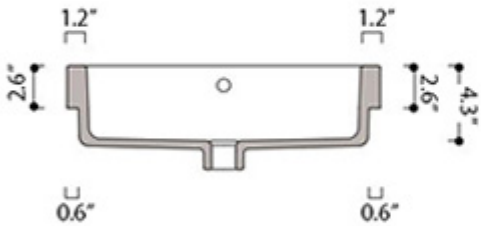

Related Items:

- WSBC 53991 | Push Waste Drain
- WSBC 53922 | Decorative Trap

SKU# | Options:

- Cosa 48S.01 WG | Single Faucet Hole, Glossy White
- Cosa 48S.03 WG | Three Faucet Holes, Glossy White
- Cosa 48S.01 WM | Single Faucet Hole, Matte White
- Cosa 48S.03 WM | Three Faucet Holes, Matte White
- Cosa 48S.01 BM | Single Faucet Hole, Matte Black
- Cosa 48S.03 BM | Three Faucet Holes, Matte Black

Finishes:

-  Glossy White
-  Matte White
-  Matte Black

* WS Bath Collections reserves the right to revise dimensions or information on this sheet without notice

Collection Cosa	Model Cosa 48S - 86101	Dimensions Metric <i>1 inch = 2.54 cm</i> <i>1 inch = 25.4 mm</i>	 1051 Lea Drive - Collegeville, PA 19426 Tel. 215 513 9400 - Fax 610 831 0215 www.ws bathcollections.com - info@ws bathcollections.com
-----------------------------	------------------------------------	---	---

Product Specs Sheets

Cosa 48S - 86101

Collection
Cosa

Model |
Cosa 48S - 86101

Dimensions Metric

1 inch = 2.54 cm

1 inch = 25.4 mm

WS[®]
BATH
COLLECTIONS

Model |
Cosa 48S - 86101

Dimensions Metric
1 inch = 2.54 cm
1 inch = 25.4 mm

WS[®]
BATH
COLLECTIONS

1051 Lea Drive - Collegeville, PA 19426
Tel. 215 513 9400 - Fax 610 831 0215
www.ws bathcollections.com - info@ws bathcollections.com