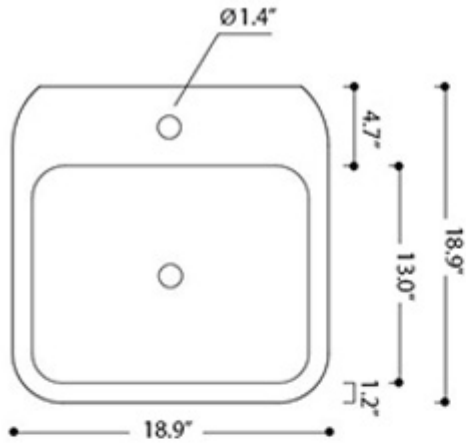

Finishes:

-  Glossy White
-  Matte White
-  Matte Black

* WS Bath Collections reserves the right to revise dimensions or information on this sheet without notice

Collection Cosa	Model Cosa 48S - 86101	Dimensions Metric <i>1 inch = 2.54 cm</i> <i>1 inch = 25.4 mm</i>	 1051 Lea Drive - Collegeville, PA 19426 Tel. 215 513 9400 - Fax 610 831 0215 www.ws bathcollections.com - info@ws bathcollections.com
-----------------------------	------------------------------------	---	---

Product Specs Sheets

Cosa 48S - 86101

Collection
Cosa

Model |
Cosa 48S - 86101

Dimensions Metric

1 inch = 2.54 cm

1 inch = 25.4 mm

WS[®]
BATH
COLLECTIONS

Model |
Cosa 48S - 86101

Dimensions Metric
1 inch = 2.54 cm
1 inch = 25.4 mm

WS[®]
BATH
COLLECTIONS

1051 Lea Drive - Collegeville, PA 19426
Tel. 215 513 9400 - Fax 610 831 0215
www.ws bathcollections.com - info@ws bathcollections.com

Recommended ADA Installation

Note: ADA Compliant when installed in accordance with ADA guidelines

Collection Cosa	Model Cosa 48S - 86101	Dimensions Metric <i>1 inch = 2.54 cm</i> <i>1 inch = 25.4 mm</i>	 1051 Lea Drive - Collegeville, PA 19426 Tel. 215 513 9400 - Fax 610 831 0215 www.ws bathcollections.com - info@ws bathcollections.com
---------------------------	------------------------------------	---	---