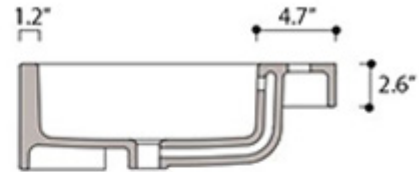

Finishes:

-  Glossy White
-  Matte White
-  Matte Black

* WS Bath Collections reserves the right to revise dimensions or information on this sheet without notice

Collection Cosa	Model Cosa 48S - 86101	Dimensions Metric <i>1 inch = 2.54 cm</i> <i>1 inch = 25.4 mm</i>	 1051 Lea Drive - Collegeville, PA 19426 Tel. 215 513 9400 - Fax 610 831 0215 www.ws bathcollections.com - info@ws bathcollections.com
-----------------------------	------------------------------------	---	---

Product Specs Sheets

Cosa 48S - 86101

Collection
Cosa

Model |
Cosa 48S - 86101

Dimensions Metric

1 inch = 2.54 cm

1 inch = 25.4 mm

WS[®]
BATH
COLLECTIONS

Model |
Cosa 48S - 86101

Dimensions Metric
1 inch = 2.54 cm
1 inch = 25.4 mm

WS[®]
BATH
COLLECTIONS

1051 Lea Drive - Collegeville, PA 19426
Tel. 215 513 9400 - Fax 610 831 0215
www.ws bathcollections.com - info@ws bathcollections.com