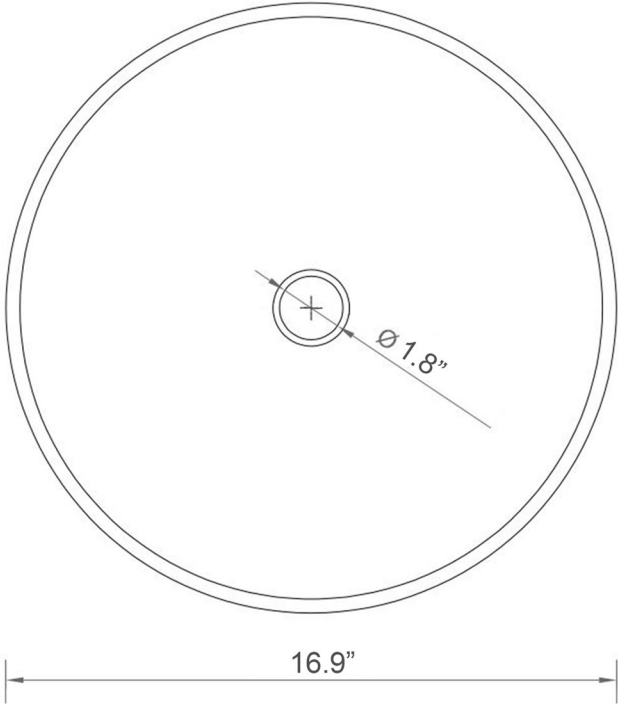

### SKU# | Options:

- Crystal 678 CL | Clear

\* WS Bath Collections reserves the right to revise dimensions or information on this sheet without notice

<b>Collection  </b> Glamorous	<b>Model  </b> Crystal 678 CL	Dimensions Metric <i>1 inch = 2.54 cm</i> <i>1 inch = 25.4 mm</i>	 1051 Lea Drive - Collegeville, PA 19426 Tel. 215 513 9400 - Fax 610 831 0215 <a href="http://www.ws bathcollections.com">www.ws bathcollections.com</a> - <a href="mailto:info@ws bathcollections.com">info@ws bathcollections.com</a>
----------------------------------	----------------------------------	---	---

**Collection**  
Glamorous

**Model** |  
Crystal 678 CL

**Dimensions Metric**  
*1 inch = 2.54 cm*  
*1 inch = 25.4 mm*

1051 Lea Drive - Collegeville, PA 19426  
Tel. 215 513 9400 - Fax 610 831 0215  
[www.ws bathcollections.com](http://www.ws bathcollections.com) - [info@ws bathcollections.com](mailto:info@ws bathcollections.com)