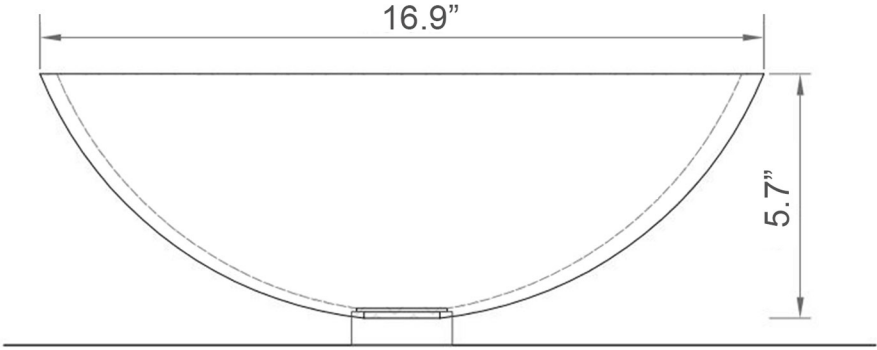

### SKU# | Options:

- Crystal 678 CL | Clear

\* WS Bath Collections reserves the right to revise dimensions or information on this sheet without notice

<b>Collection  </b> Glamorous	<b>Model  </b> Crystal 678 CL	Dimensions Metric <i>1 inch = 2.54 cm</i> <i>1 inch = 25.4 mm</i>	 1051 Lea Drive - Collegeville, PA 19426 Tel. 215 513 9400 - Fax 610 831 0215 <a href="http://www.ws bathcollections.com">www.ws bathcollections.com</a> - <a href="mailto:info@ws bathcollections.com">info@ws bathcollections.com</a>
----------------------------------	----------------------------------	---	---

**Collection**  
Glamorous

**Model** |  
Crystal 678 CL

**Dimensions Metric**  
*1 inch = 2.54 cm*  
*1 inch = 25.4 mm*

1051 Lea Drive - Collegeville, PA 19426  
Tel. 215 513 9400 - Fax 610 831 0215  
[www.ws bathcollections.com](http://www.ws bathcollections.com) - [info@ws bathcollections.com](mailto:info@ws bathcollections.com)