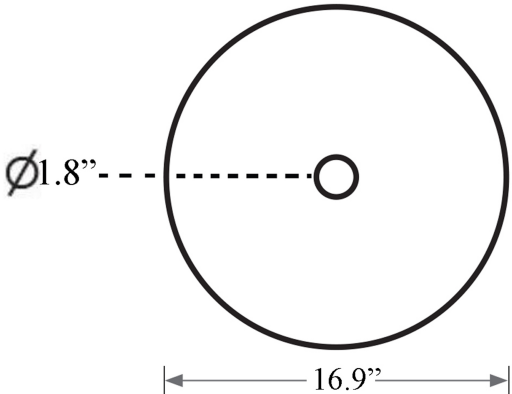

Related Items:

- WSBC 00076 | Push Waste Drain
- WSBC 53922 | Decorative Trap
- WSBC 5398 | Separation Ring

Finishes:

-  Clear
-  Amber
-  Pink

SKU# | Options:

- Crystal Bellarosa SC120 CL | Clear
- Crystal Bellarosa SC120 AM | Amber
- Crystal Bellarosa SC120 RO | Pink

* WS Bath Collections reserves the right to revise dimensions or information on this sheet without notice

Collection Glamorous	Model Crystal Bellarosa SC120	Dimensions Metric <i>1 inch = 2.54 cm</i> <i>1 inch = 25.4 mm</i>	 1051 Lea Drive - Collegeville, PA 19426 Tel. 215 513 9400 - Fax 610 831 0215 www.ws bathcollections.com - info@ws bathcollectins.com
----------------------------------	---	---	---

Product Specs Sheets

Crystal Bellarosa SC120

Weight: 15 lbs.

Collection |
Glamorous

Model |
Crystal Bellarosa SC120

Dimensions Metric
1 inch = 2.54 cm
1 inch = 25.4 mm

1051 Lea Drive - Collegeville, PA 19426
Tel. 215 513 9400 - Fax 610 831 0215
www.ws bathcollections.com - info@ws bathcollections.com

Bolts

Silicone (optional)

Collection
Glamorous

Model |
Crystal Bellarosa SC120

Dimensions Metric

1 inch = 2.54 cm
1 inch = 25.4 mm

WS®
BATH
COLLECTIONS

1051 Lea Drive - Collegeville, PA 19426
Tel. 215 513 9400 - Fax 610 831 0215