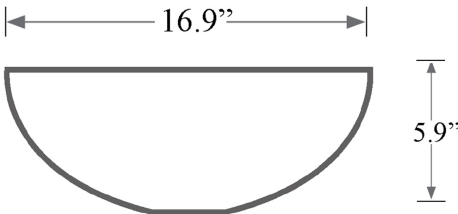

Related Items:

- WSBC 00076 | Push Waste Drain
- WSBC 53922 | Decorative Trap
- WSBC 5398 | Separation Ring

Finishes:

-  Clear
-  Amber
-  Pink

SKU# | Options:

- Crystal Bellarosa SC120 CL | Clear
- Crystal Bellarosa SC120 AM | Amber
- Crystal Bellarosa SC120 RO | Pink

* WS Bath Collections reserves the right to revise dimensions or information on this sheet without notice

Collection Glamorous	Model Crystal Bellarosa SC120	Dimensions Metric <i>1 inch = 2.54 cm</i> <i>1 inch = 25.4 mm</i>	 1051 Lea Drive - Collegeville, PA 19426 Tel. 215 513 9400 - Fax 610 831 0215 www.ws bathcollections.com - info@ws bathcollectins.com
----------------------------------	---	---	---

Product Specs Sheets

Crystal Bellarosa SC120

Weight: 15 lbs.

Collection |
Glamorous

Model |
Crystal Bellarosa SC120

Dimensions Metric
1 inch = 2.54 cm
1 inch = 25.4 mm

1051 Lea Drive - Collegeville, PA 19426
Tel. 215 513 9400 - Fax 610 831 0215
www.ws bathcollections.com - info@ws bathcollections.com

Bolts

Silicone (optional)

Collection
Glamorous

Model |
Crystal Bellarosa SC120

Dimensions Metric

1 inch = 2.54 cm
1 inch = 25.4 mm

WS®
BATH
COLLECTIONS

1051 Lea Drive - Collegeville, PA 19426
Tel. 215 513 9400 - Fax 610 831 0215