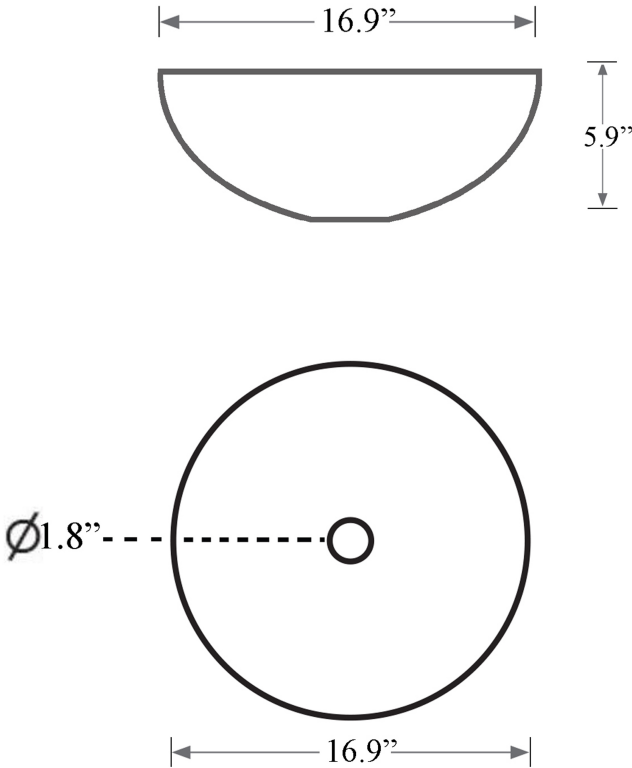

Related Items:

- WSBC 00076 | Push Waste Drain
- WSBC 53922 | Decorative Trap
- WSBC 5398 | Separation Ring

Finishes:

-  Clear
-  Amber
-  Pink

SKU# | Options:

- Crystal Gardenia SC140 CL | Clear
- Crystal Gardenia SC140 AM | Amber
- Crystal Gardenia SC140 RO | Pink

* WS Bath Collections reserves the right to revise dimensions or information on this sheet without notice

Collection Glamorous	Model Crystal Gardenia SC140	Dimensions Metric <i>1 inch = 2.54 cm</i> <i>1 inch = 25.4 mm</i>	 1051 Lea Drive - Collegeville, PA 19426 Tel. 215 513 9400 - Fax 610 831 0215 www.ws bathcollections.com - info@ws bathcollectins.com
----------------------------------	------------------------------------------	-------------------------------------------------------------------------	-------------------------------------------------------------------------------------------------------------------------------------------------------------------------------------------------------------------------------------------------------------------------------------------------------------------------------------

Crystal Gardenia SC140

Weight: 15 lbs.

Collection |
Glamorous

Model |
Crystal Gardenia SC140

Dimensions Metric
1 inch = 2.54 cm
1 inch = 25.4 mm

1051 Lea Drive - Collegeville, PA 19426
Tel. 215 513 9400 - Fax 610 831 0215
www.ws bathcollections.com - info@ws bathcollections.com

Bolts

Silicone (optional)

Collection
Glamorous

Model |
Crystal Gardenia SC140

Dimensions Metric

1 inch = 2.54 cm
1 inch = 25.4 mm

WS®
BATH
COLLECTIONS

1051 Lea Drive - Collegeville, PA 19426
Tel. 215 513 9400 - Fax 610 831 0215