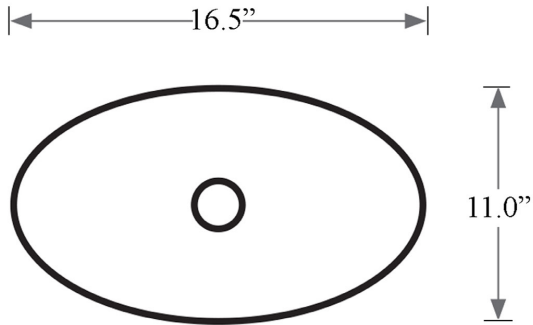

<b>Collection  </b> Glamorous	<b>Model  </b> Crystal Montblanc SC520	<b>Dimensions Metric</b> <i>1 inch = 2.54 cm</i> <i>1 inch = 25.4 mm</i>	 1051 Lea Drive - Collegeville, PA 19426 Tel. 215 513 9400 - Fax 610 831 0215 <a href="http://www.ws bathcollections.com">www.ws bathcollections.com</a> - <a href="mailto:info@ws bathcollectins.com">info@ws bathcollectins.com</a>
----------------------------------	---	--	---

# Product Specs Sheets

Crystal Montblanc SC520

Weight: 16 lbs.

**Collection |**  
Glamorous

**Model |**  
Crystal Montblanc SC520

**Dimensions Metric**  
*1 inch = 2.54 cm*  
*1 inch = 25.4 mm*

**WS<sup>®</sup>** BATH COLLECTIONS  
1051 Lea Drive - Collegeville, PA 19426  
Tel. 215 513 9400 - Fax 610 831 0215  
[www.ws bathcollections.com](http://www.ws bathcollections.com) - [info@ws bathcollections.com](mailto:info@ws bathcollections.com)