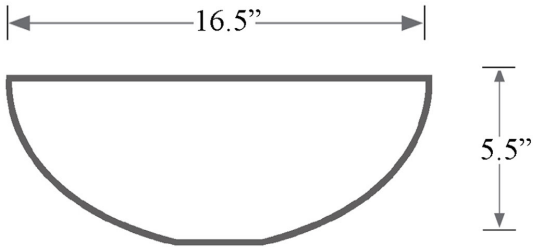

<b>Collection  </b> Glamorous	<b>Model  </b> Crystal Montblanc SC520	<b>Dimensions Metric</b> <i>1 inch = 2.54 cm</i> <i>1 inch = 25.4 mm</i>	 1051 Lea Drive - Collegeville, PA 19426 Tel. 215 513 9400 - Fax 610 831 0215 <a href="http://www.ws bathcollections.com">www.ws bathcollections.com</a> - <a href="mailto:info@ws bathcollectins.com">info@ws bathcollectins.com</a>
----------------------------------	---	--	---

# Product Specs Sheets

Crystal Montblanc SC520

Weight: 16 lbs.

**Collection |**  
Glamorous

**Model |**  
Crystal Montblanc SC520

**Dimensions Metric**  
*1 inch = 2.54 cm*  
*1 inch = 25.4 mm*

**WS<sup>®</sup>** BATH COLLECTIONS  
1051 Lea Drive - Collegeville, PA 19426  
Tel. 215 513 9400 - Fax 610 831 0215  
[www.ws bathcollections.com](http://www.ws bathcollections.com) - [info@ws bathcollections.com](mailto:info@ws bathcollections.com)