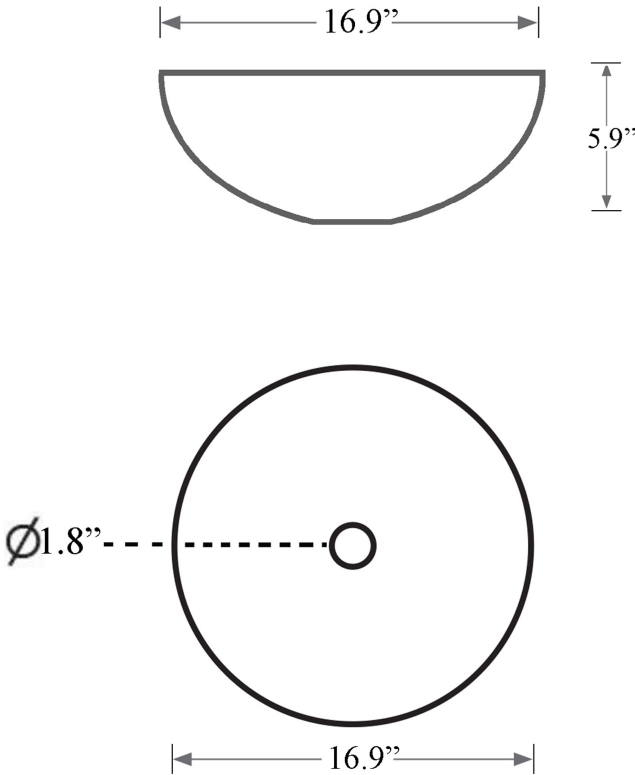

Related Items:

- WSBC 00076 | Push Waste Drain
- WSBC 53922 | Decorative Trap
- WSBC 5398 | Separation Ring

Finishes:

-  Clear
-  Amber
-  Pink

SKU# | Options:

- Crystal Rosa SC160 CL | Clear
- Crystal Rosa SC160 AM | Amber
- Crystal Rosa SC160 RO | Pink

* WS Bath Collections reserves the right to revise dimensions or information on this sheet without notice

Collection Glamorous	Model Crystal Rosa SC160	Dimensions Metric <i>1 inch = 2.54 cm</i> <i>1 inch = 25.4 mm</i>	 1051 Lea Drive - Collegeville, PA 19426 Tel. 215 513 9400 - Fax 610 831 0215 www.ws bathcollections.com - info@ws bathcollectins.com
----------------------------------	--------------------------------------	---	---

Product Specs Sheets

Crystal Rosa SC160

Weight: 15 lbs.

Collection |
Glamorous

Model |
Crystal Rosa SC160

Dimensions Metric
1 inch = 2.54 cm
1 inch = 25.4 mm

1051 Lea Drive - Collegeville, PA 19426
Tel. 215 513 9400 - Fax 610 831 0215
www.ws bathcollections.com - info@ws bathcollections.com

Bolts

Silicone (optional)

Collection
Glamorous

Model |
Crystal Rosa SC160

Dimensions Metric

1 inch = 2.54 cm
1 inch = 25.4 mm

WS®
BATH
COLLECTIONS

1051 Lea Drive - Collegeville, PA 19426
Tel. 215 513 9400 - Fax 610 831 0215