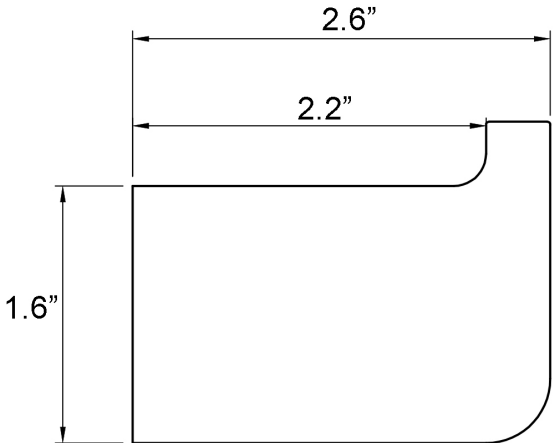

## Finishes:

 Polished Chrome

\* WS Bath Collections reserves the right to revise dimensions or information on this sheet without notice

**Collection |**  
Cude

**Model |**  
Cube WSBC 226808

Dimensions Metric

*1 inch = 2.54 cm*

*1 inch = 25.4 mm*

1051 Lea Drive - Collegeville, PA 19426  
Tel. 215 513 9400 - Fax 610 831 0215

[www.ws bathcollections.com](http://www.ws bathcollections.com) - [info@ws bathcollections.com](mailto:info@ws bathcollections.com)

Cube WSBC 226808

\* WS Bath Collections reserves the right to revise dimensions or information on this sheet without notice

<p><b>Collection  </b> Cude</p>	<p><b>Model  </b> Cube WSBC 226808</p>	<p>Dimensions Metric <i>1 inch = 2.54 cm</i> <i>1 inch = 25.4 mm</i></p>	<p> 1051 Lea Drive - Collegeville, PA 19426 Tel. 215 513 9400 - Fax 610 831 0215 <a href="http://www.ws bathcollections.com">www.ws bathcollections.com</a> - <a href="mailto:info@ws bathcollections.com">info@ws bathcollections.com</a></p>
-------------------------------------	--	--	---