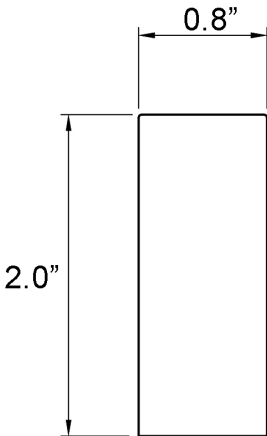

## Finishes:

 Polished Chrome

\* WS Bath Collections reserves the right to revise dimensions or information on this sheet without notice

**Collection |**  
Cude

**Model |**  
Cube WSBC 226808

Dimensions Metric

*1 inch = 2.54 cm*

*1 inch = 25.4 mm*

1051 Lea Drive - Collegeville, PA 19426  
Tel. 215 513 9400 - Fax 610 831 0215

[www.ws bathcollections.com](http://www.ws bathcollections.com) - [info@ws bathcollections.com](mailto:info@ws bathcollections.com)

Cube WSBC 226808

\* WS Bath Collections reserves the right to revise dimensions or information on this sheet without notice

<p><b>Collection  </b> Cude</p>	<p><b>Model  </b> Cube WSBC 226808</p>	<p>Dimensions Metric <i>1 inch = 2.54 cm</i> <i>1 inch = 25.4 mm</i></p>	<p> 1051 Lea Drive - Collegeville, PA 19426 Tel. 215 513 9400 - Fax 610 831 0215 <a href="http://www.ws bathcollections.com">www.ws bathcollections.com</a> - <a href="mailto:info@ws bathcollections.com">info@ws bathcollections.com</a></p>
-------------------------------------	--	--	---