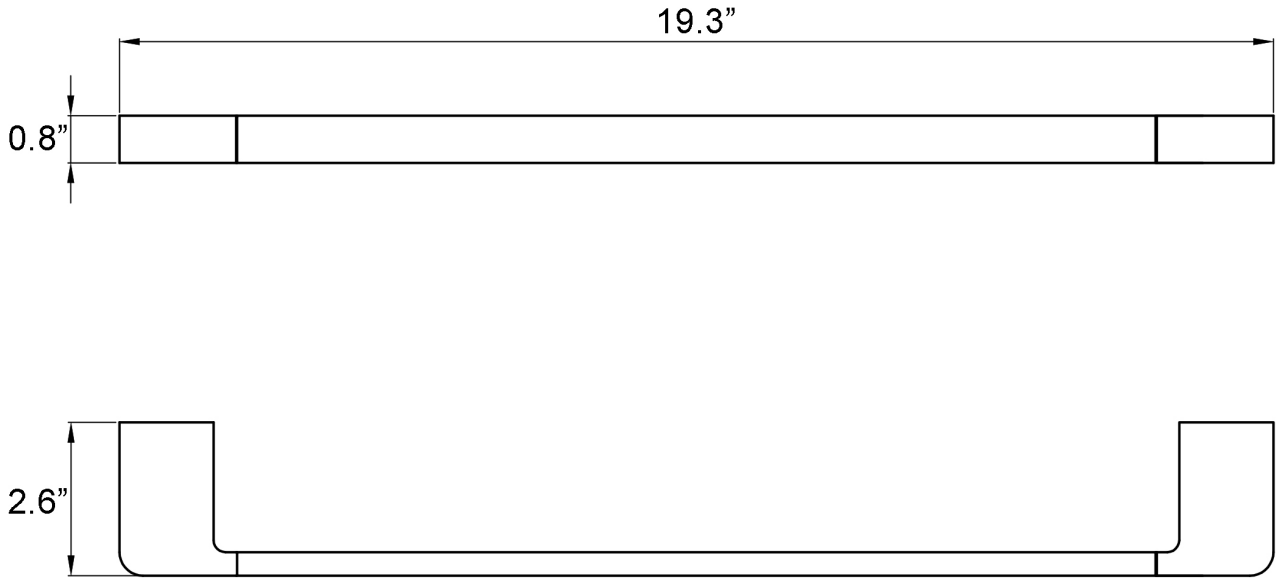

Product Specs Sheets

Cover Page

Cube WSBC 226810

Features

- Towel Bar
- Polished Chrome Finish
- Solid Brass Base
- Premium Metal Construction for Durability and Reliability
- Installation Hardware Included
- Designer Collection

SKU# | Option:

- Cube WSBC 226810 | Polished Chrome

Finishes:

 Polished Chrome

* WS Bath Collections reserves the right to revise dimensions or information on this sheet without notice

Collection |
Cude

Model |
Cube WSBC 226810

Dimensions Metric

1 inch = 2.54 cm

1 inch = 25.4 mm

1051 Lea Drive - Collegeville, PA 19426
Tel. 215 513 9400 - Fax 610 831 0215

www.ws bathcollections.com - info@ws bathcollections.com

Cube WSBC 226810

* WS Bath Collections reserves the right to revise dimensions or information on this sheet without notice

Collection Cude	Model Cube WSBC 226810	Dimensions Metric <i>1 inch = 2.54 cm</i> <i>1 inch = 25.4 mm</i>	 1051 Lea Drive - Collegeville, PA 19426 Tel. 215 513 9400 - Fax 610 831 0215 www.ws bathcollections.com - info@ws bathcollections.com
-----------------------------	------------------------------------	---	---