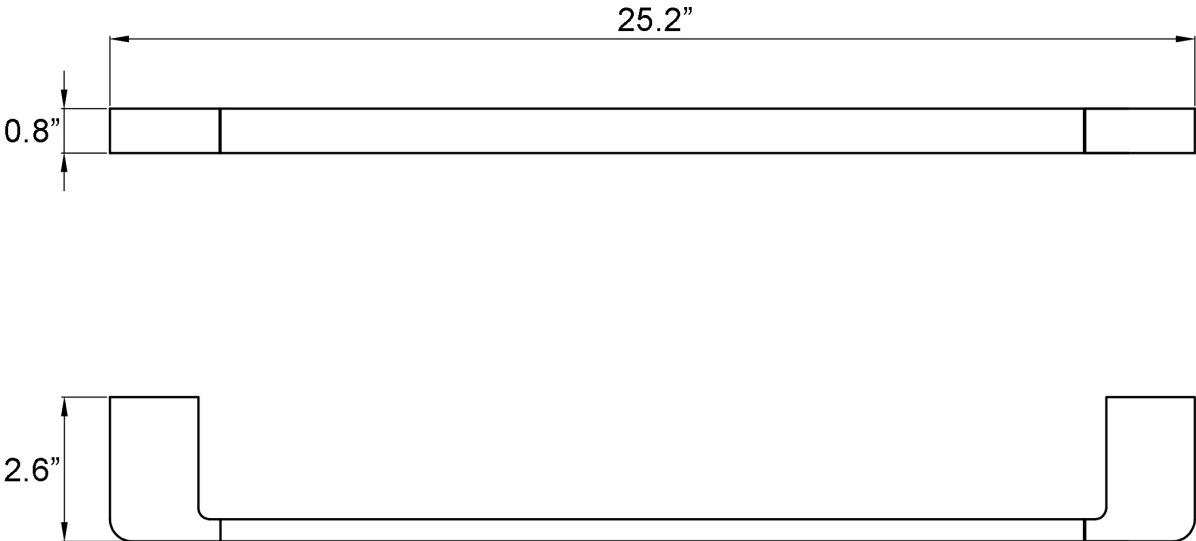

Product Specs Sheets

Cover Page

Cube WSBC 226812

Features

- Towel Bar
- Polished Chrome Finish
- Solid Brass Base
- Premium Metal Construction for Durability and Reliability
- Installation Hardware Included
- Designer Collection

SKU# | Option:

- Cube WSBC 226812 | Polished Chrome

Finishes:

 Polished Chrome

* WS Bath Collections reserves the right to revise dimensions or information on this sheet without notice

Collection |
Cude

Model |
Cube WSBC 226812

Dimensions Metric

1 inch = 2.54 cm

1 inch = 25.4 mm

**WS[®]**
BATH
COLLECTIONS

1051 Lea Drive - Collegeville, PA 19426
Tel. 215 513 9400 - Fax 610 831 0215

www.ws bathcollections.com - info@ws bathcollections.com

Cube WSBC 226812

* WS Bath Collections reserves the right to revise dimensions or information on this sheet without notice

Collection Cude	Model Cube WSBC 226812	Dimensions Metric <i>1 inch = 2.54 cm</i> <i>1 inch = 25.4 mm</i>	 1051 Lea Drive - Collegeville, PA 19426 Tel. 215 513 9400 - Fax 610 831 0215 www.ws bathcollections.com - info@ws bathcollections.com
-----------------------------	------------------------------------	---	---