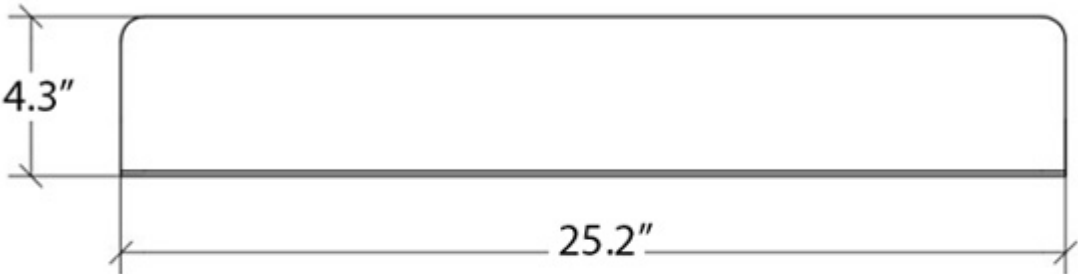

Curva 5143

Features

- Bathroom Shelf
- Available in 2 Finishes: White and Matte Black
- Aluminum Base
- Premium Metal Construction for Durability and Reliability
- Wall Mount Installation
- Installation Hardware Included
- Designer Collection
- Made in Italy

SKU# | Option:

- Curva 5143.09 | White
- Curva 5143.18 | Matte Black

Finishes:

 White

 Matte Black

* WS Bath Collections reserves the right to revise dimensions or information on this sheet without notice

Collection
Curva

Model |
Curva 5143

Dimensions Metric

1 inch = 2.54 cm

1 inch = 25.4 mm

 WS[®] BATH
COLLECTIONS

1051 Lea Drive - Collegeville, PA 19426
Tel. 215 513 9400 - Fax 610 831 0215

www.ws bathcollections.com - info@ws bathcollections.com

* WS Bath Collections reserves the right to revise dimensions or information on this sheet without notice

<p>Collection Curva</p>	<p>Model Curva 5143</p>	<p>Dimensions Metric <i>1 inch = 2.54 cm</i> <i>1 inch = 25.4 mm</i></p>	<p> 1051 Lea Drive - Collegeville, PA 19426 Tel. 215 513 9400 - Fax 610 831 0215 www.ws bathcollections.com - info@ws bathcollections.com</p>
--------------------------------------	--------------------------------------	--	---