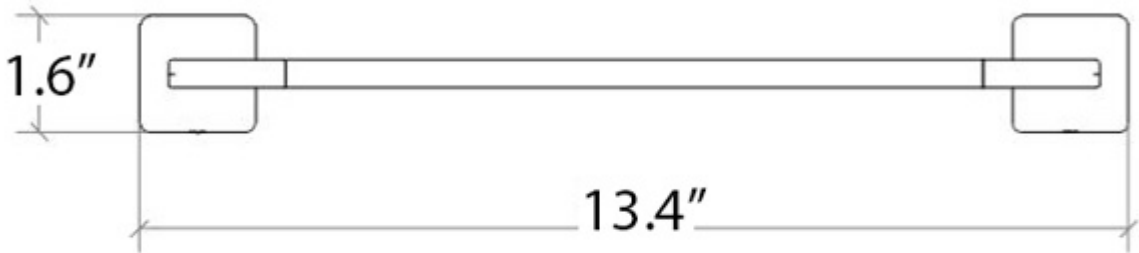

Features

- Towel Bar
- Polished Chrome Finish
- Solid Brass Base
- Made in Italy

Dado 61208

Finishes

<p>Collection Dado</p>	<p>Model Dado 61208</p>	<p>Dimensions Metric <i>1 inch = 2.54 cm</i> <i>1 inch = 25.4 mm</i></p>	 <p>1051 Lea Drive - Collegeville, PA 19426 Tel. 215 513 9400 - Fax 610 831 0215 www.ws bathcollections.com - info@ws bathcollectins.com</p>
-----------------------------------	--------------------------------------	--	---

Product Specs Sheets

Collection
Dado

Model |
Dado 61208

Dimensions Metric
1 inch = 2.54 cm
1 inch = 25.4 mm

WS®
BATH
COLLECTIONS

1051 Lea Drive - Collegeville, PA 19426
Tel. 215 513 9400 - Fax 610 831 0215
www.ws bathcollections.com - info@ws bathcollectins.com