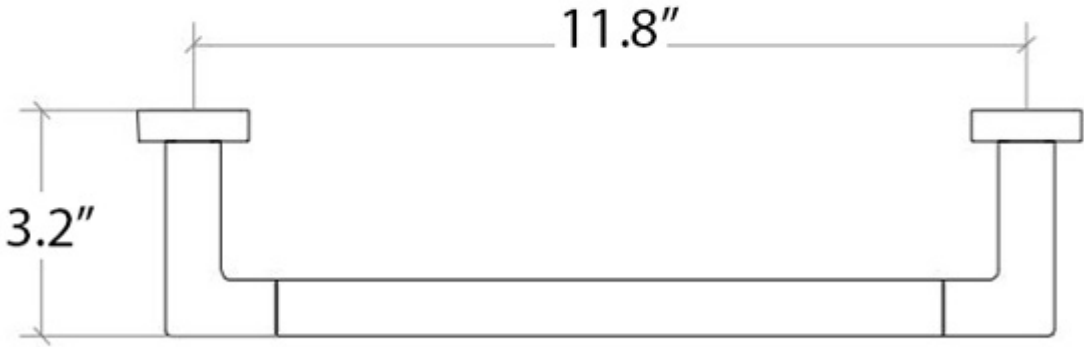

Features

- Towel Bar
- Polished Chrome Finish
- Solid Brass Base
- Made in Italy

Dado 61208

Finishes

<p>Collection Dado</p>	<p>Model Dado 61208</p>	<p>Dimensions Metric <i>1 inch = 2.54 cm</i> <i>1 inch = 25.4 mm</i></p>	 <p>1051 Lea Drive - Collegeville, PA 19426 Tel. 215 513 9400 - Fax 610 831 0215 www.ws bathcollections.com - info@ws bathcollectins.com</p>
-----------------------------------	--------------------------------------	--	---

Product Specs Sheets

Collection
Dado

Model |
Dado 61208

Dimensions Metric
1 inch = 2.54 cm
1 inch = 25.4 mm

WS®
BATH
COLLECTIONS

1051 Lea Drive - Collegeville, PA 19426
Tel. 215 513 9400 - Fax 610 831 0215
www.ws bathcollections.com - info@ws bathcollectins.com