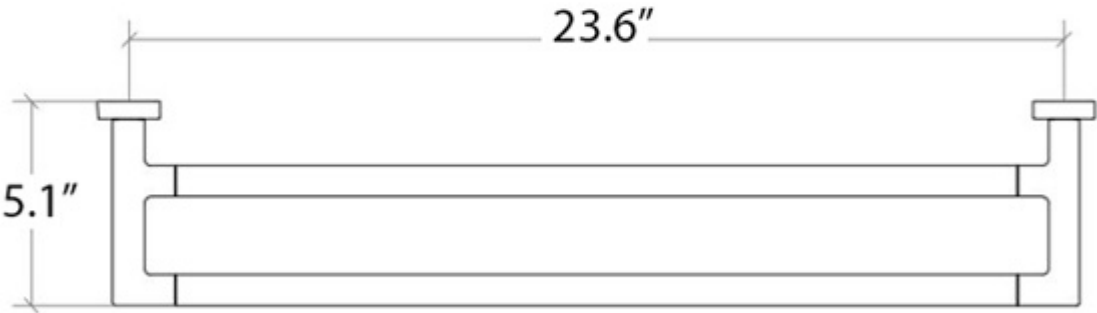

## Finishes

Polished Chrome

**Collection**  
Dado

**Model |**  
Dado 61212

Dimensions Metric

*1 inch = 2.54 cm*

*1 inch = 25.4 mm*

**WS**®  
**BATH**  
**COLLECTIONS**

# Product Specs Sheets

**Collection**  
Dado

**Model** |  
Dado 61212

Dimensions Metric  
*1 inch = 2.54 cm*  
*1 inch = 25.4 mm*

**WS**®  
**BATH**  
**COLLECTIONS**

1051 Lea Drive - Collegeville, PA 19426  
Tel. 215 513 9400 - Fax 610 831 0215  
[www.ws bathcollections.com](http://www.ws bathcollections.com) - [info@ws bathcollectins.com](mailto:info@ws bathcollectins.com)