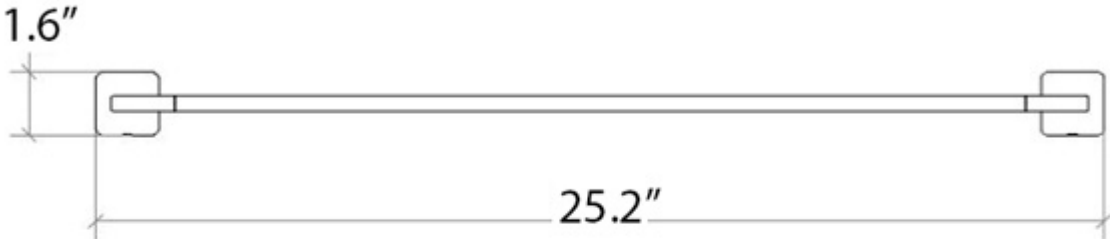

## Finishes

Polished Chrome

**Collection**  
Dado

**Model |**  
Dado 61212

Dimensions Metric

*1 inch = 2.54 cm*

*1 inch = 25.4 mm*

**WS**®  
**BATH**  
**COLLECTIONS**

# Product Specs Sheets

**Collection**  
Dado

**Model** |  
Dado 61212

Dimensions Metric  
*1 inch = 2.54 cm*  
*1 inch = 25.4 mm*

**WS**®  
**BATH**  
**COLLECTIONS**

1051 Lea Drive - Collegeville, PA 19426  
Tel. 215 513 9400 - Fax 610 831 0215  
[www.ws bathcollections.com](http://www.ws bathcollections.com) - [info@ws bathcollectins.com](mailto:info@ws bathcollectins.com)